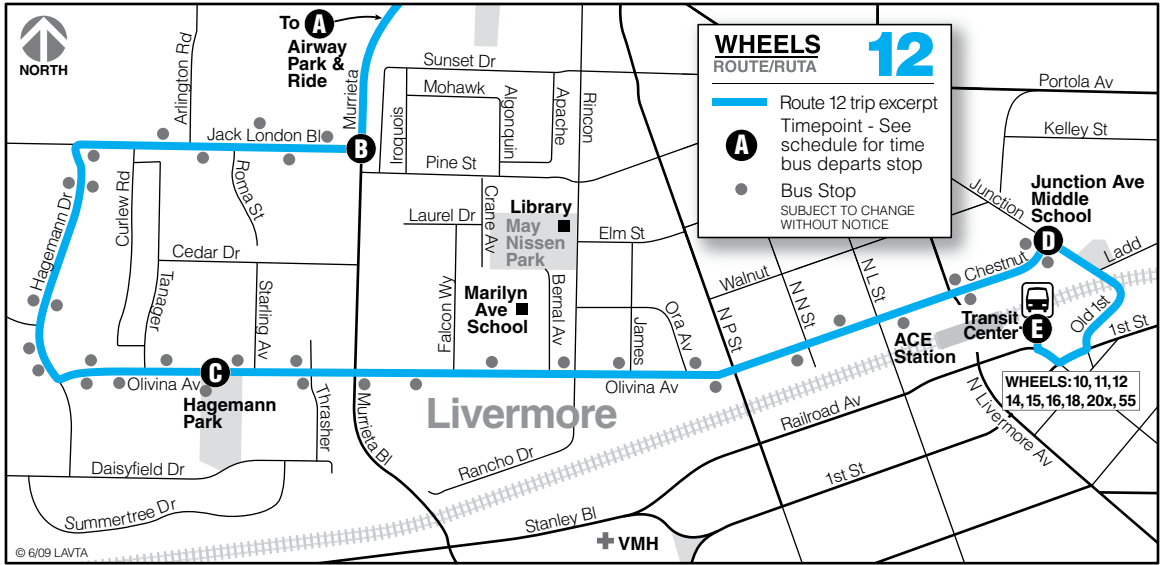

A	B	C	D	E	F	G
Livermore Transit Center	P Street/ Pine	Airway Park & Ride	Kittyhawk/ Nissen	Las Positas College	Dublin Blvd/ Tassajara	BART Station
--	--	7:06	7:09	--	7:16	7:24
7:24	7:30	7:36	7:39	7:45	7:57	8:04
8:24	8:30	8:36	8:39	8:45	8:57	9:04
9:24	9:30	9:36	9:39	9:45	9:57	10:04
10:24	10:30	10:36	10:39	10:45	10:57	11:04
11:24	11:30	11:36	11:39	11:45	11:57	12:04
12:24	12:30	12:36	12:39	12:45	12:57	1:04
1:24	1:30	1:36	1:39	1:45	1:57	2:04
2:24	2:30	2:36	2:39	2:45	2:57	3:04
3:24	3:30	3:36	3:39	3:45	3:57	4:04
4:24	4:30	4:36	4:39	4:45	4:57	5:04
5:24	5:30	5:36	5:39	5:45	5:57	6:04
6:24	6:30	6:36	6:39	6:45	6:57	7:04
7:09	7:14	7:21	--	--	--	--

12

BART to Transit Center

With service to East Dublin,
Las Positas College, Murrieta Blvd

Eastbound Saturday

G	F	E	D	C	B	A
BART Station	Dublin Blvd/ Tassajara	Las Positas College	Kittyhawk/ Nissen	Airway Park & Ride	P Street/ Pine	Livermore Transit Center
--	--	--	--	7:09	7:16	7:24
7:24	7:29	7:39	7:47	7:50	7:58	8:09
8:24	8:29	8:39	8:47	8:50	8:58	9:09
9:24	9:29	9:39	9:47	9:50	9:58	10:09
10:24	10:29	10:39	10:47	10:50	10:58	11:09
11:24	11:29	11:39	11:47	11:50	11:58	12:09
12:24	12:29	12:39	12:47	12:50	12:58	1:09
1:24	1:29	1:39	1:47	1:50	1:58	2:09
2:24	2:29	2:39	2:47	2:50	2:58	3:09
3:24	3:29	3:39	3:47	3:50	3:58	4:09
4:24	4:29	4:39	4:47	4:50	4:58	5:09
5:24	5:29	5:39	5:47	5:50	5:58	6:09
6:24	6:29	6:39	6:47	6:50	6:58	7:09
7:18	7:23	--	7:31	7:34	--	--

Continued on next page

12 Airway Park & Ride to Junction Avenue Middle School

Trip Excerpt

Monday – Friday

A	B	C	D	E
Airway Park & Ride	Jack London/Murrieta	Hagemann Park	Junction Ave Middle School	Livermore Transit Center
7:40	7:45	7:51	7:59	8:02

PM times are shown in bold

Monday – Friday

E	D	C	B	A
Livermore Transit Center	Junction Ave Middle School	Hagemann Park	Jack London/Murrieta	Airway Park & Ride
3:00	3:02	3:10	3:16	3:21

This trip is operated as part of the Route 12 schedule. See page 52 for full schedule.