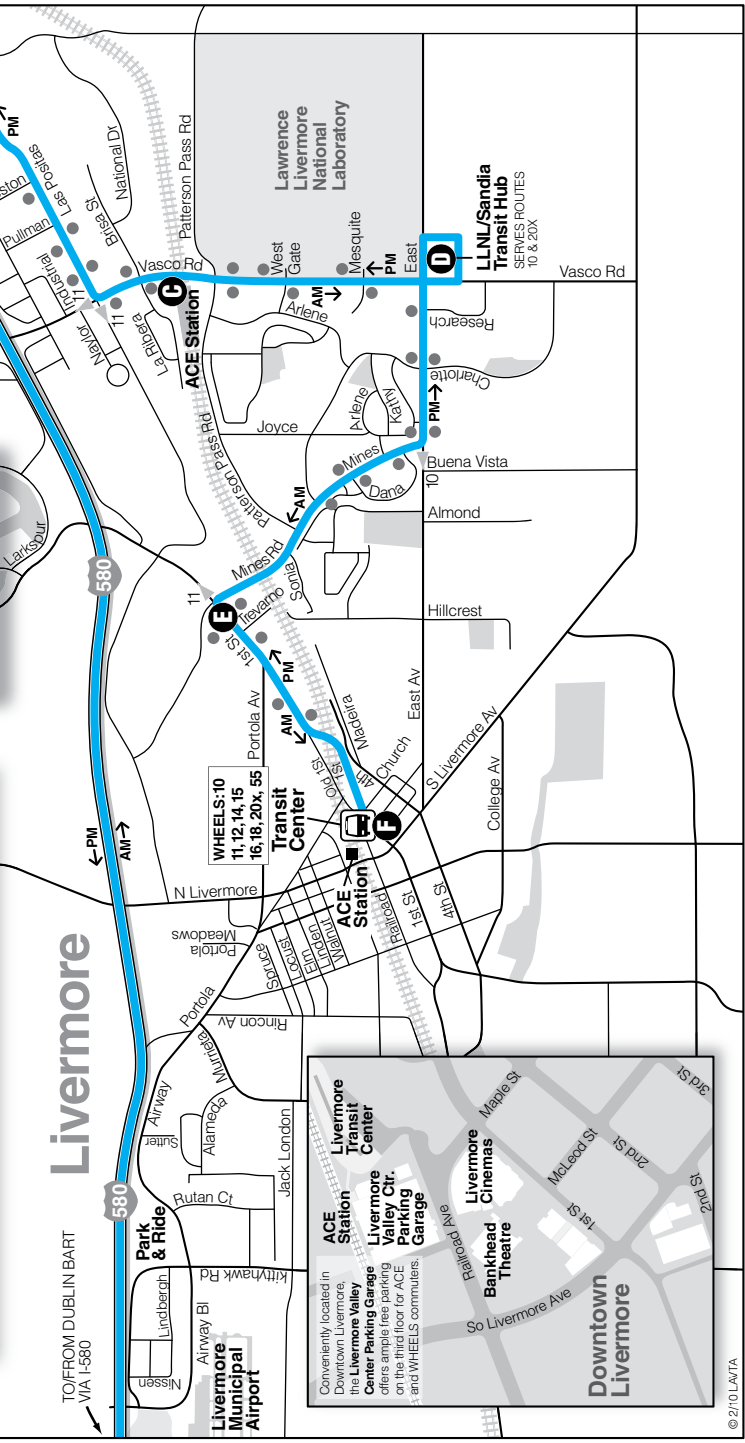

WHEELS 20X
ROUTE/RUTA

- Route 20X
- Timepoint - See schedule for time bus departs stop
- Transfer Point - route number & direction of travel
- Bus Stop - SUBJECT TO CHANGE WITHOUT NOTICE

Dublin

TO/FROM LIVERMORE VIA I-580

Owens Dr

20X**BART to Vasco Road to Transit Center**With service to Greenville Rd,
LLNL, Transit Center**BUS TO BART****AM Monday – Friday**

A	B	C	D	D	E	F
BART Station ▶	Las Positas/ Mountain Vista ▶	Vasco/ Brisa ACE Station ▶	East/Vasco LLNL Arrive ▶	East/Vasco LLNL Leave ▶	Mines/ First ▶	Livermore Transit Center
6:09	6:26	6:31	6:35	6:42	6:48	6:55
6:54	7:11	7:16	7:20	7:27	7:33	7:40
7:39	7:56	8:01	8:05	8:12	8:18	8:25
8:24	8:41	8:46	8:50	--	--	--
9:09	9:26	9:31	9:35	--	--	--

AM Holiday*

7:24	7:41	7:46	7:50	7:52	7:58	8:05
8:24	8:41	8:46	8:50	8:52	8:58	9:05

This Route does not operate on Saturdays or Sundays.PM times
are shown
in bold**20X****Transit Center to Vasco Road to BART**

With service to Transit Center, LLNL, Greenville Rd

PM Monday – Friday

F	E	D	D	C	B	A
Livermore Transit Center ▶	Mines/ First ▶	East/Vasco LLNL Arrive ▶	East/Vasco LLNL Leave ▶	Vasco/ Brisa ACE Station ▶	Las Positas/ Mountain Vista ▶	BART Station
--	--	--	3:48	3:52	3:57	4:17
--	--	--	4:33	4:37	4:42	5:02
5:03	5:09	5:16	5:18	5:22	5:27	5:47
5:48	5:54	6:01	6:03	6:07	6:12	6:32