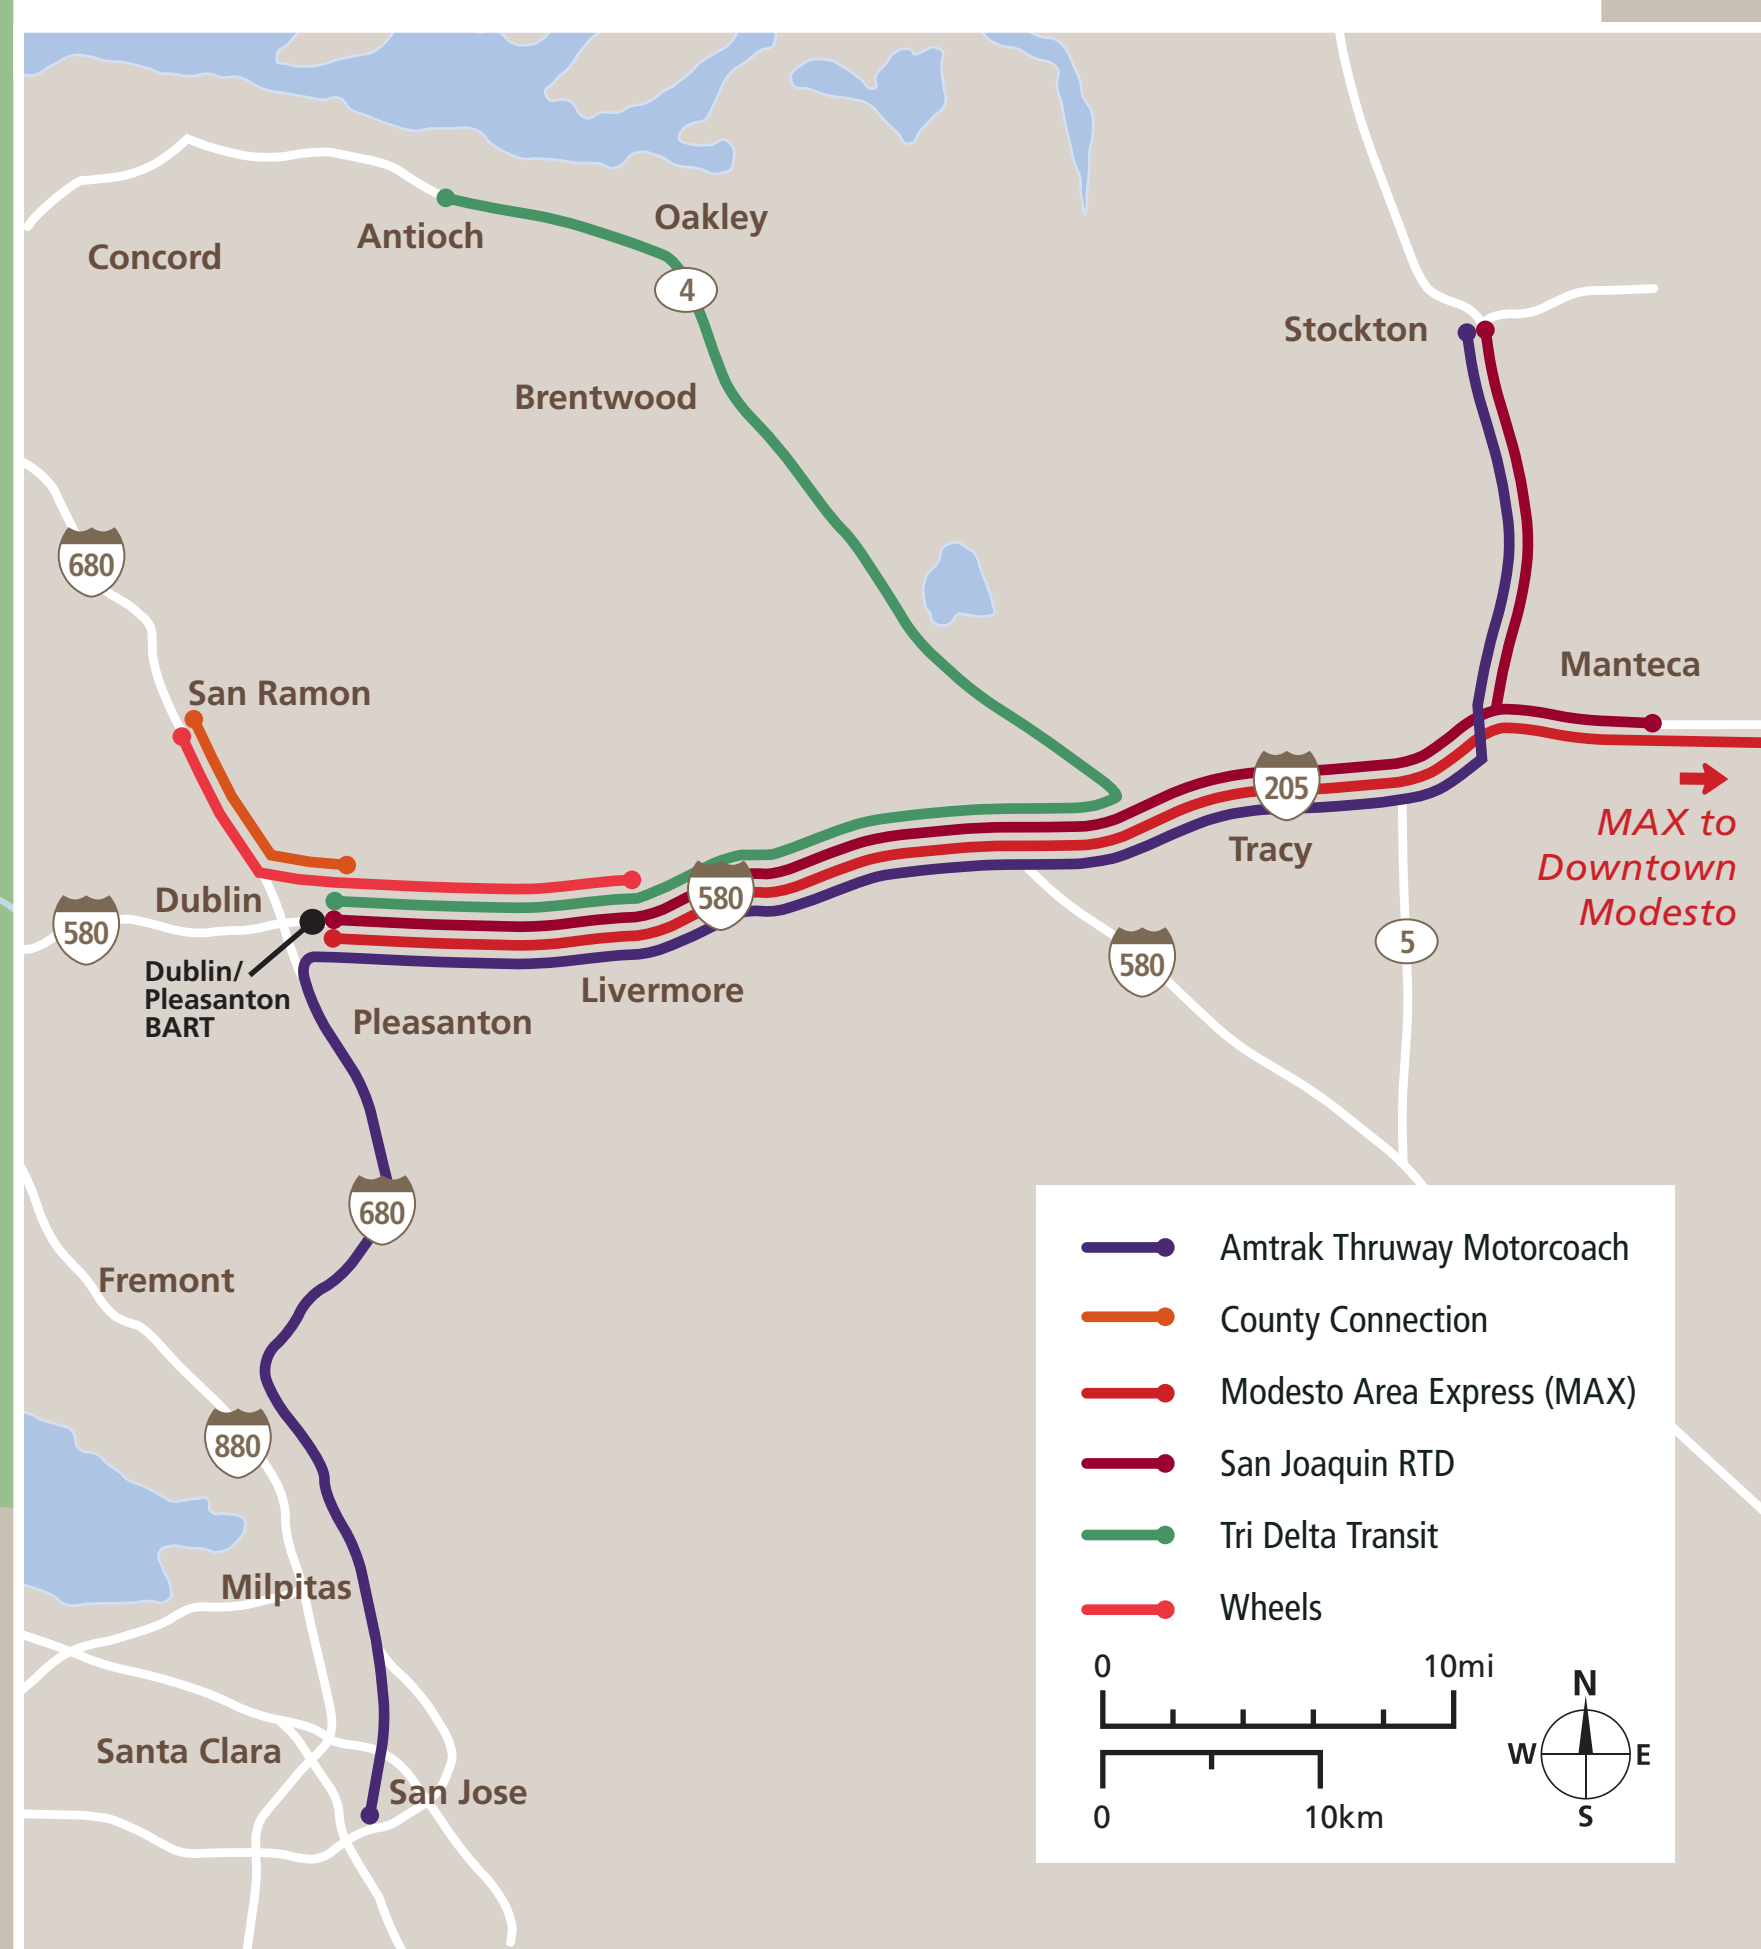

Transit Routes

Rutas del tránsito

公車路線圖

Transit Information

Dublin/Pleasanton Station

Dublin/Pleasanton Station
5801 Owens Drive, Pleasanton

R 1 2 3 8A 8B 9 10
12 12X 20X 54 70X 503
6 34
35 36 97X
MAX
RTD
BART

Map Key

- You Are Here
- 5-Minute Walk
  1000ft/305m Radius
- BART
- ACE
- Amtrak Thruway Coach
- County Connection
- Modesto Area Express
- San Joaquin RTD
- Wheels
- Route Terminus
- Shared Use Bicycle & Pedestrian Path or Trail
- On-Street Bicycle Connection (Future Trail)

This map does not show all commuter, express, special event, or all-night routes. Service may vary with time of day or day of week. Service changes may have occurred since printing. Please consult transit agency schedule or contact 511 for more information.

West Dublin/Pleasanton BART

R 3 53 70X 503
BART

Regional Bus Connections

Pleasanton ACE Station
53 54 92X ACE

Free Bay Area Transit Information
Dial 5-1-1 or visit 511.org

Sponsored by the Metropolitan Transportation Commission. Contact us at (510) 817-5900 or signcomments@mtc.ca.gov.