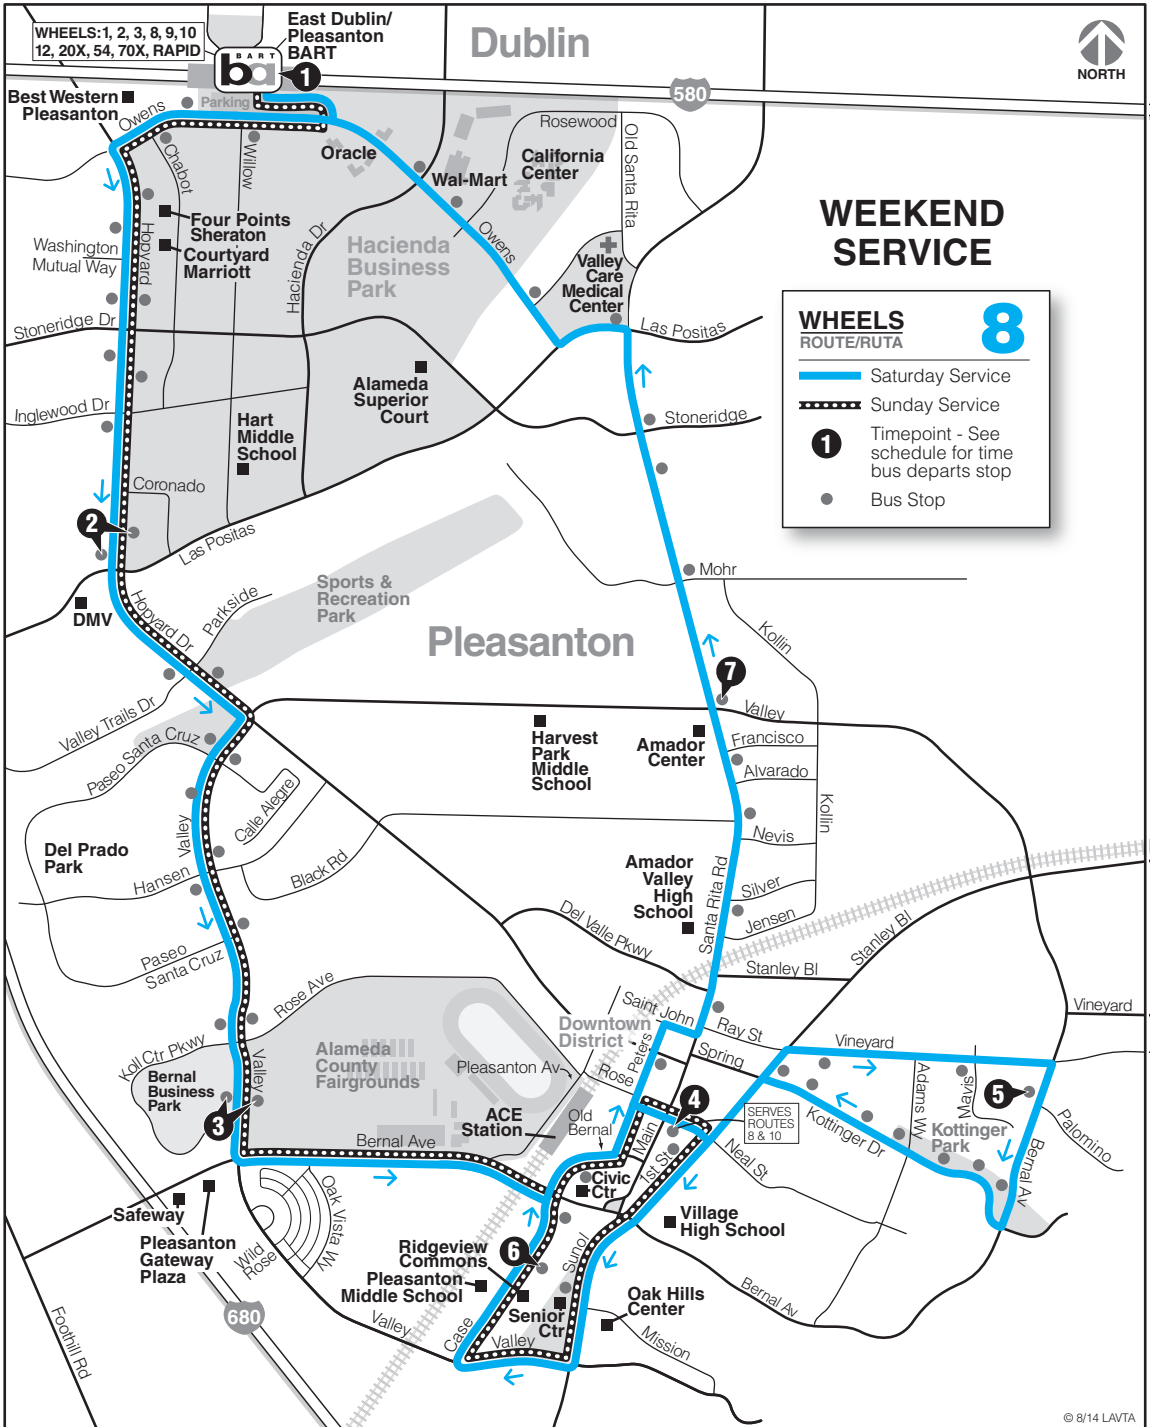

Dublin

WEEKEND SERVICE

WHEELS
ROUTE/RUTA

8

- Saturday Service
- Sunday Service
- 1** Timepoint - See schedule for time bus departs stop
- Bus Stop

E. BART to Downtown Pleasanton to E. BART

With service to Hopyard Rd, Civic Center, Senior Center, Fairgrounds, Vintage Hills

Saturday

1 E. Dublin/ Pleasanton BART	2 Las Positas/ Hopyard	3 Valley/ Bernal	4 Neal/ First	5 Bernal/ Palomino	6 Case Avenue	7 Santa Rita/ Valley	1 E. Dublin/ Pleasanton BART Arrive
8:01	8:07	8:13	8:19	8:23	8:32	8:40	8:49
9:01	9:07	9:13	9:19	9:23	9:32	9:40	9:49
10:01	10:07	10:13	10:19	10:23	10:32	10:40	10:49
11:01	11:07	11:13	11:19	11:23	11:32	11:40	11:49
12:01	12:07	12:13	12:19	12:23	12:32	12:40	12:49
1:01	1:07	1:13	1:19	1:23	1:32	1:40	1:49
2:01	2:07	2:13	2:19	2:23	2:32	2:40	2:49
3:01	3:07	3:13	3:19	3:23	3:32	3:40	3:49
4:01	4:07	4:13	4:19	4:23	4:32	4:40	4:49
5:01	5:07	5:13	5:19	5:23	5:32	5:40	5:49
6:01	6:07	6:13	6:19	6:23	6:32	6:40	6:49
7:01	7:07	7:13	7:19	7:23	7:32	7:40	7:49
8:01	8:07	8:13	8:19	8:23	8:32	8:40	8:49

Sunday

1 E. Dublin/ Pleasanton BART	2 Las Positas/ Hopyard	3 Valley/ Bernal	4 Neal/ First	6 Case Avenue	3 Valley/ Bernal	2 Hopyard/ Las Positas	1 E. Dublin/ Pleasanton BART Arrive
9:01	9:06	9:12	9:18	9:23	9:26	9:32	9:38
9:41	9:46	9:52	9:58	10:03	10:06	10:12	10:18
10:21	10:26	10:32	10:38	10:43	10:46	10:52	10:58
11:01	11:06	11:12	11:18	**	11:22	11:28	11:34
11:41	11:46	11:52	11:58	12:03	12:06	12:12	12:18
12:21	12:26	12:32	12:38	12:43	12:46	12:52	12:58
1:01	1:06	1:12	1:18	1:23	1:26	1:32	1:38
1:41	1:46	1:52	1:58	2:03	2:06	2:12	2:18

** On trip without Case Avenue timepoint, the bus will turn right from southbound First Street onto Bernal Avenue, and will not serve the Sunol - Case loop

Weather, special events, and traffic conditions may alter service. *El clima, eventos especiales y congestión de tráfico puede afectar el servicio.*