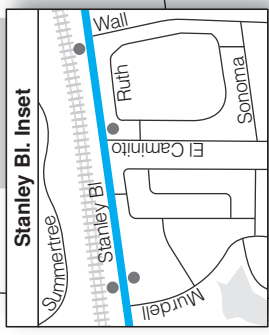

WHEELS
ROUTE/ROTA

10

- Regular Service
- Timepoint - See schedule for time bus departs stop
- 1** Bus Stop

Stanley Bl. Bus Stops, see insets on this page

10

Livermore to Pleasanton to E. BART

With service to LLNL,
Transit Center, E. BART

The Rapid provides service between the E. Dublin/Pleasanton BART station and the Stoneridge Mall during this time period.

See pages 50-51 for more information on the Rapid.

Weather, special events, and traffic conditions may alter service. *El clima, eventos especiales y congestión de tráfico puede afectar el servicio.*

PM times
are shown
in bold

10 Dublin to Pleasanton to Livermore

With service to Stoneridge Mall, E. BART, Transit Center, LLNL

Eastbound Thanksgiving Day and Christmas Day Only

9	8	7	7	6	5	4	3	3	2	1
Stoneridge Mall	Dublin Blvd/ Golden Gate	E. Dublin/ Pleasanton BART Arrive	E. Dublin/ Pleasanton BART Leave	Santa Rita/ Valley	Neal/ First	Valley Care Livermore Campus	Livermore Transit Ctr Arrive	Livermore Transit Ctr Leave	East/ Hillcrest	East/ Vasco LLNL
--	6:17	6:25	6:25	6:34	6:40	6:52	6:58	--	--	--
--	7:47	7:55	7:55	8:04	8:10	8:22	8:28	8:33	8:38	8:43
8:53	8:59	9:05	9:10	9:17	9:23	9:33	9:38	9:43	9:48	9:53
9:53	9:59	10:05	10:10	10:17	10:23	10:33	10:38	10:43	10:48	10:53
11:13	11:19	11:25	11:30	11:37	11:43	11:53	11:58	12:03	12:08	12:13
12:13	12:19	12:25	12:30	12:37	12:43	12:53	12:58	1:03	1:08	1:13
1:33	1:39	1:45	1:50	1:57	2:03	2:13	2:18	2:23	2:28	2:33
2:24	2:30	2:36	2:41	2:48	2:54	3:04	3:09	3:14	3:19	3:24
3:44	3:50	3:56	4:01	4:08	4:14	4:24	4:29	4:34	4:39	4:44
4:44	4:50	4:56	5:01	5:08	5:14	5:24	5:29	5:34	5:39	5:44
6:04	6:10	6:16	6:21	6:28	6:34	6:44	6:49	6:54	6:59	7:04
7:04	7:10	7:16	7:21	7:28	7:34	7:44	7:49	--	--	--
--	8:46	8:54	8:54	9:03	9:09	9:21	9:27	--	--	--
--	10:26	10:34	10:34	10:43	10:49	11:01	11:07	--	--	--
--	11:59	12:07	12:07	12:16	12:22	12:34	12:40	--	--	--