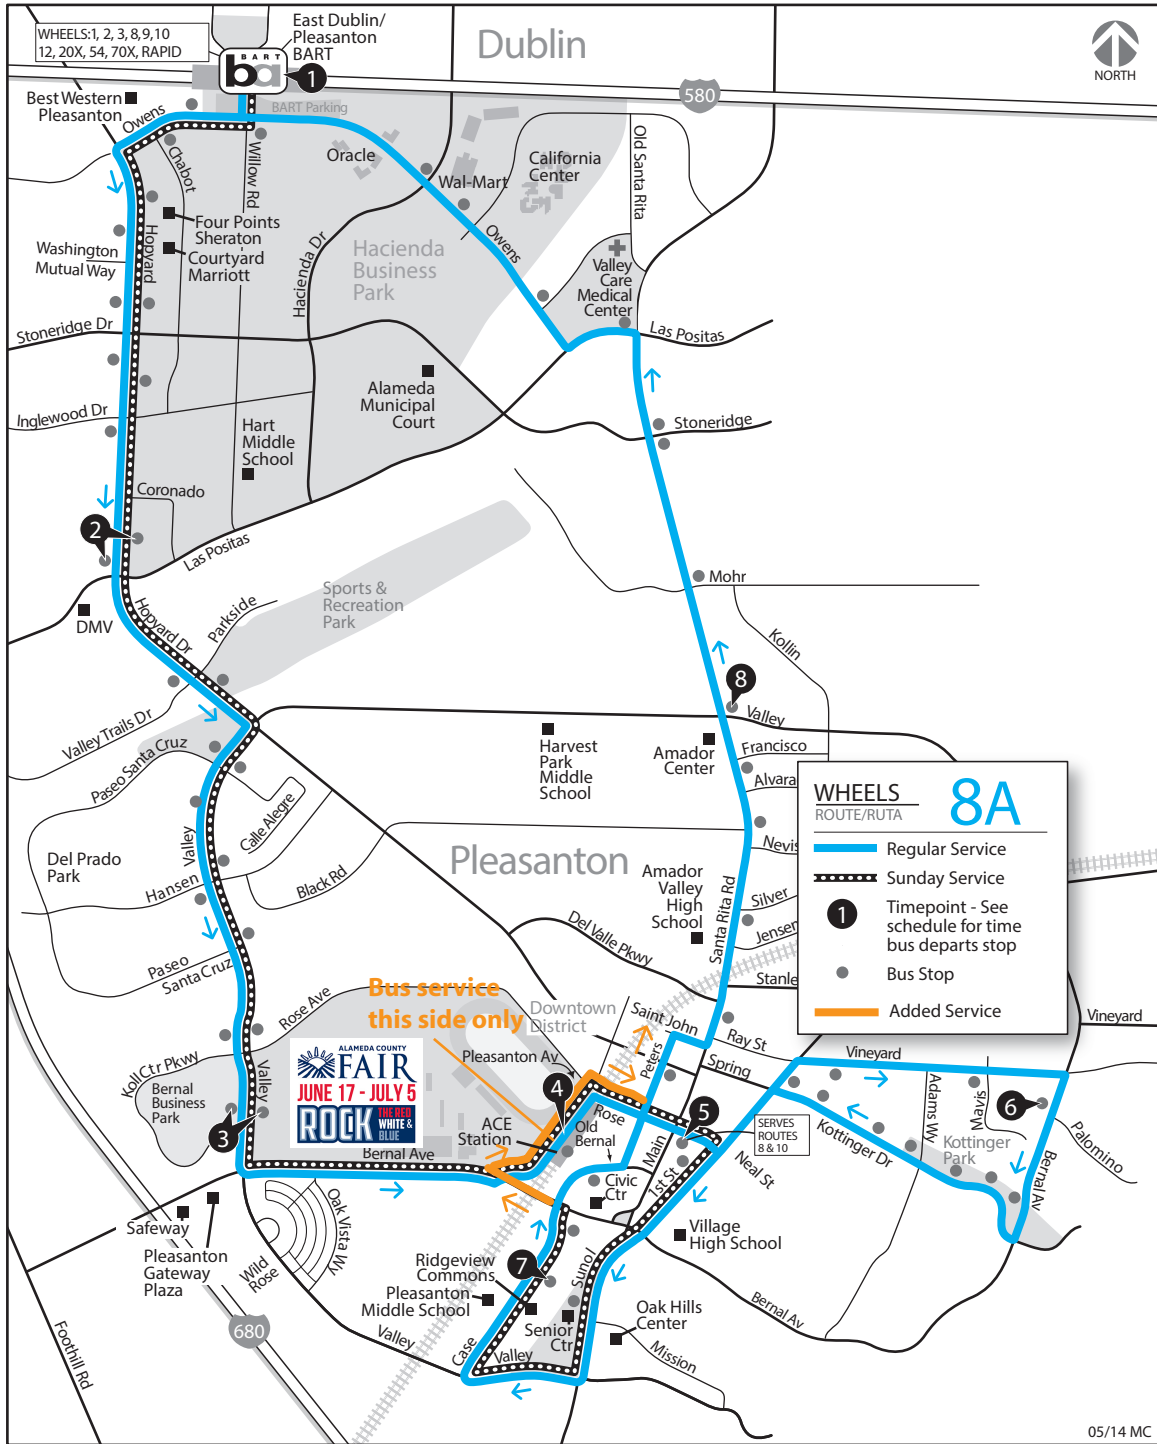

# Route 8A

## Alameda County Fair Detour

The Alameda County Fair begins June 17 through July 5. Bus service will be added to provide service to the Fairground (see highlighted orange line). Wheels will be stopping at the ACE station/Fairgrounds bus stop. Access to the bus stop is on the ACE side of the street.

Please check the Route 8 schedule posted at the bus stop for arrival and departure times.