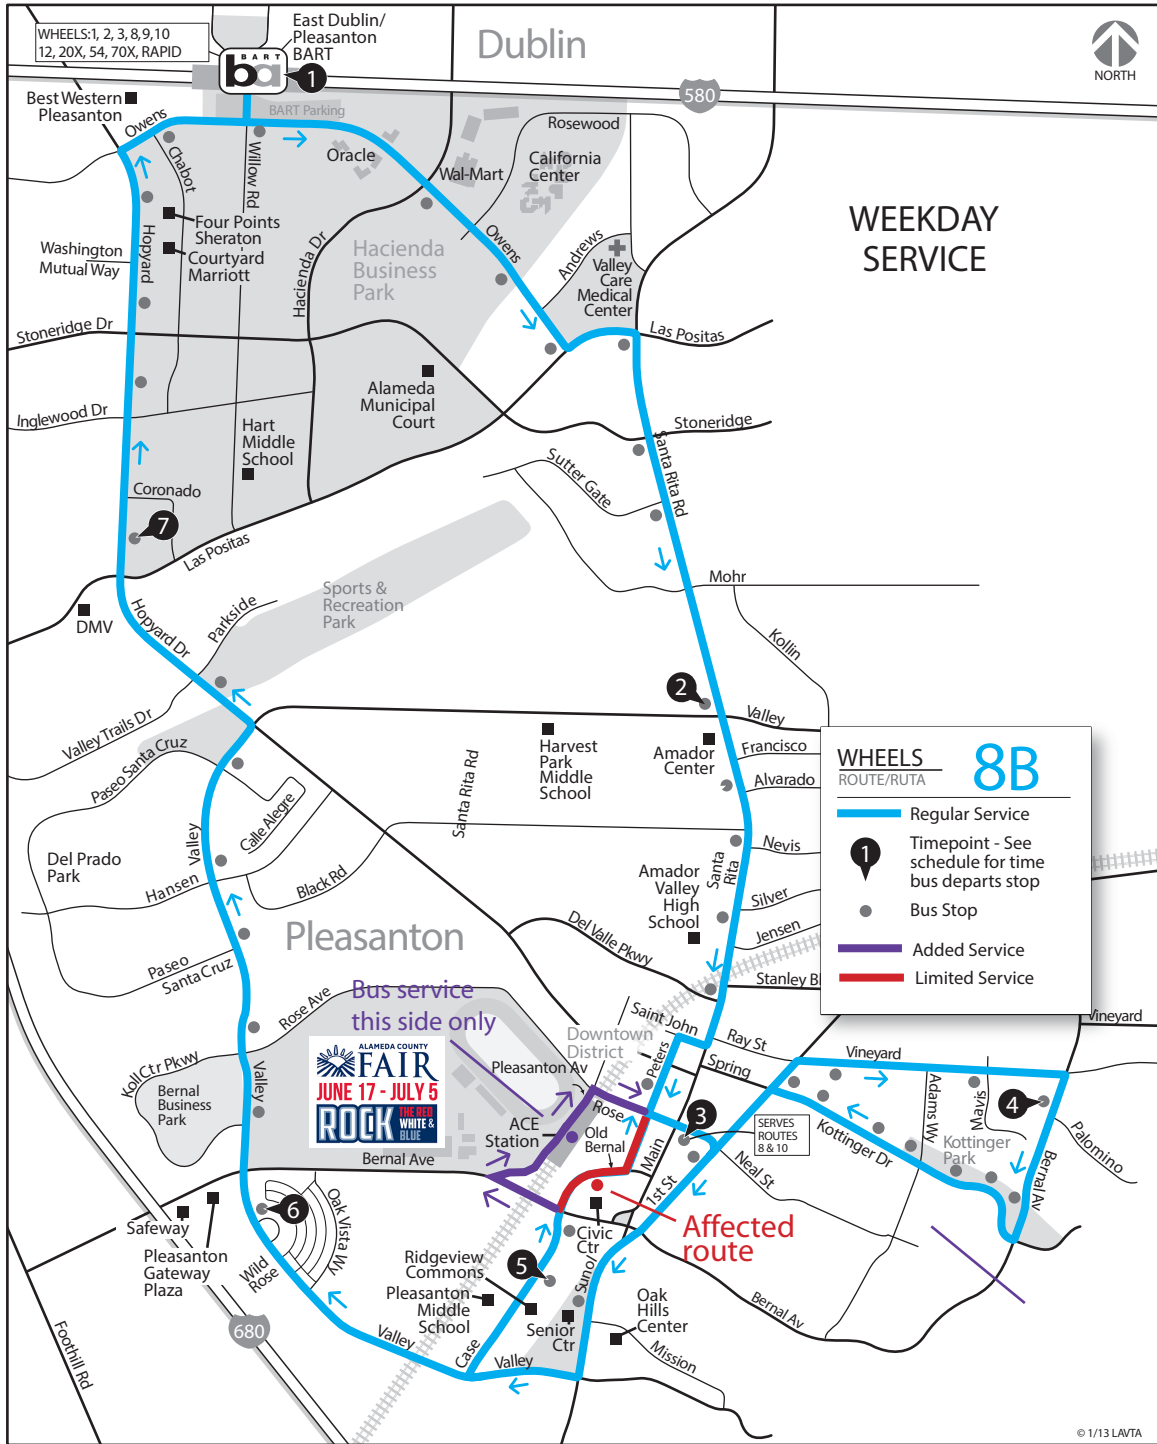

Route 8B

Alameda County Fair Detour

The Alameda County Fair begins June 17 through July 5. Bus service will be re-routed to provide service to the Fairgrounds. The route highlighted in red in the map above shows limited service to that area during this time. Wheels will be stopping at the ACE station/Fairgrounds bus stop. Use the bus stop on the ACE side of the street. One stop at the Civic Center will be eliminated due to the detour. Please plan your trip accordingly.

Check the Route 8 schedule posted at the bus stop for arrival and departure times.