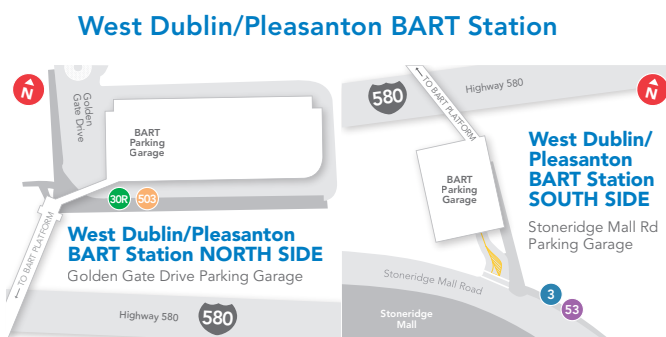

Dublin Schools | 501-505

Open for Full Map & Times

Route Descriptions

Station Maps

Information

501-505 | Dublin School Routes

Effective Date: September 6, 2016

501 | Positano Hill

Positano, Fallon Road, Silvera Ranch, Tassajara Road, Dublin High School

502 | Emerald Glen

Dublin Ranch Village, Central Pkwy, Wildwood Rd, Dublin High School

503 | Shannon Park

W. Dublin BART, Shannon Park, Dublin High School, Wells Middle School, Wildwood Road, E. Dublin BART

504 | Dublin Ranch

Gleason Dr, Antone Way, Dublin Ranch, Dublin High School

505 | East Dublin

E. Dublin BART, Dublin Ranch, Emerald Glen Park, Fallon Middle School

Cash Fares

$2.00
Regular Fare

$1.00
Senior/Disabled Fare

Transfers may be requested when first boarding the bus. All buses accept Clipper® cards.

For detailed information about Wheels Fares, please see the Fares and Policies Brochure

Bus Riding Basics

- Use exact fare; drivers do not carry change.
- Smoking, eating, drinking, and littering are strictly prohibited.
- Service animals are permitted on the bus. Other pets are permitted only if transported in a closed pet carrier.
- Use earphones with audio and video devices.
- All Wheels buses are wheelchair lift-or-ramp equipped.
- Buses are equipped with bike racks located on the front bumper.
- If the bike rack is full, ask the driver if you can bring the bike onboard. Bikes are allowed onboard at the driver's discretion.
- Arrive at your stop at least five minutes early.
- All Wheels buses are capable of being lowered so that it is easier to board the bus.
- Wheels buses stop at designated bus stops only.

ADA / Title VI

The Americans with Disabilities Act of 1990 (ADA) guarantees persons with disabilities full and equal access to the same services and accommodations that are available to people without disabilities.

Title VI is a section of the Civil Rights Act of 1964 requiring that "No person in the United States shall on the grounds of race, color or national origin, be excluded from participation in, be denied the benefits of, or be subjected to discrimination under any program or activity receiving federal financial assistance." If you believe that you have received discriminatory treatment by Wheels on the basis of your race, color or national origin, you have the right to file a complaint with the Wheels Title VI Coordinator. For more information, call 925-455-7500.

501, 502, 503, 504, 505 Dublin Schools

Days of Operation: School Days

For Information about Holiday Services, please see the Fares and Policies Brochure

Customer Service

www.wheelsbus.com
925.455.7500