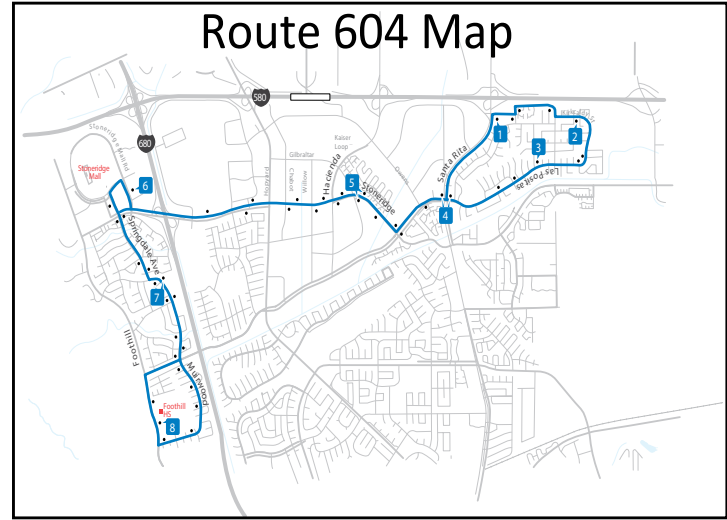

Wheels Summer School Service Schedules

Foothill High School
 Summer Service Change
 Effective June 12th, 2017

Route 602 Morning Times

Sunol & Mission 1	Case Ave 2	Del Prado Park 3	Parkside & Glenda 4	Valley Trails Park 5	Las Positas & Dorman 6	Foothill High School 7
7:00 AM	7:03 AM	7:09 AM	7:18 AM	7:25 AM	7:32 AM	7:40 AM

Route 604 Morning Times

Pimlico & Santa Rita 1	Kircaldy & Stacy 2	Las Positas & Gulfstream 3	Las Positas & Santa Rita 4	Stoneridge & Gibraltar 5	Stoneridge & McWilliams 6	Muirwood Park 7	Foothill High School 8
7:07 AM	7:09 AM	7:13 AM	7:16 AM	7:20 AM	7:26 AM	7:31 AM	7:40 AM