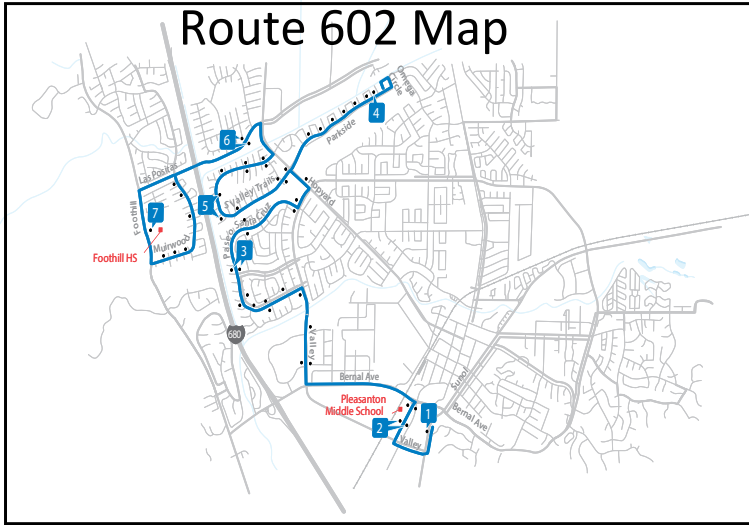

Wheels Summer School Service Schedules

Foothill High School
 Summer Service Change
 Effective June 12th, 2017

Route 602 Morning Times

Sunol & Mission 1	Case Ave 2	Del Prado Park 3	Parkside & Glenda 4	Valley Trails Park 5	Las Positas & Dorman 6	Foothill High School 7
7:00 AM	7:03 AM	7:09 AM	7:18 AM	7:25 AM	7:32 AM	7:40 AM

Afternoon Times

Foothill High School 7	Las Positas & Dorman 6	Valley Trails Park 5	Parkside & Glenda 4	Del Prado Park 3	Case Ave 2	Sunol & Mission 1
1:27 PM	1:31 PM	1:36 PM	1:43 PM	1:51 PM	2:00 PM	2:05 PM

Route 604 Morning Times

Pimlico & Santa Rita 1	Kircaldy & Stacy 2	Las Positas & Gulfstream 3	Las Positas & Santa Rita 4	Stoneridge & Gibraltar 5	Stoneridge & McWilliams 6	Muirwood Park 7	Foothill High School 8
7:07 AM	7:09 AM	7:13 AM	7:16 AM	7:20 AM	7:26 AM	7:31 AM	7:40 AM