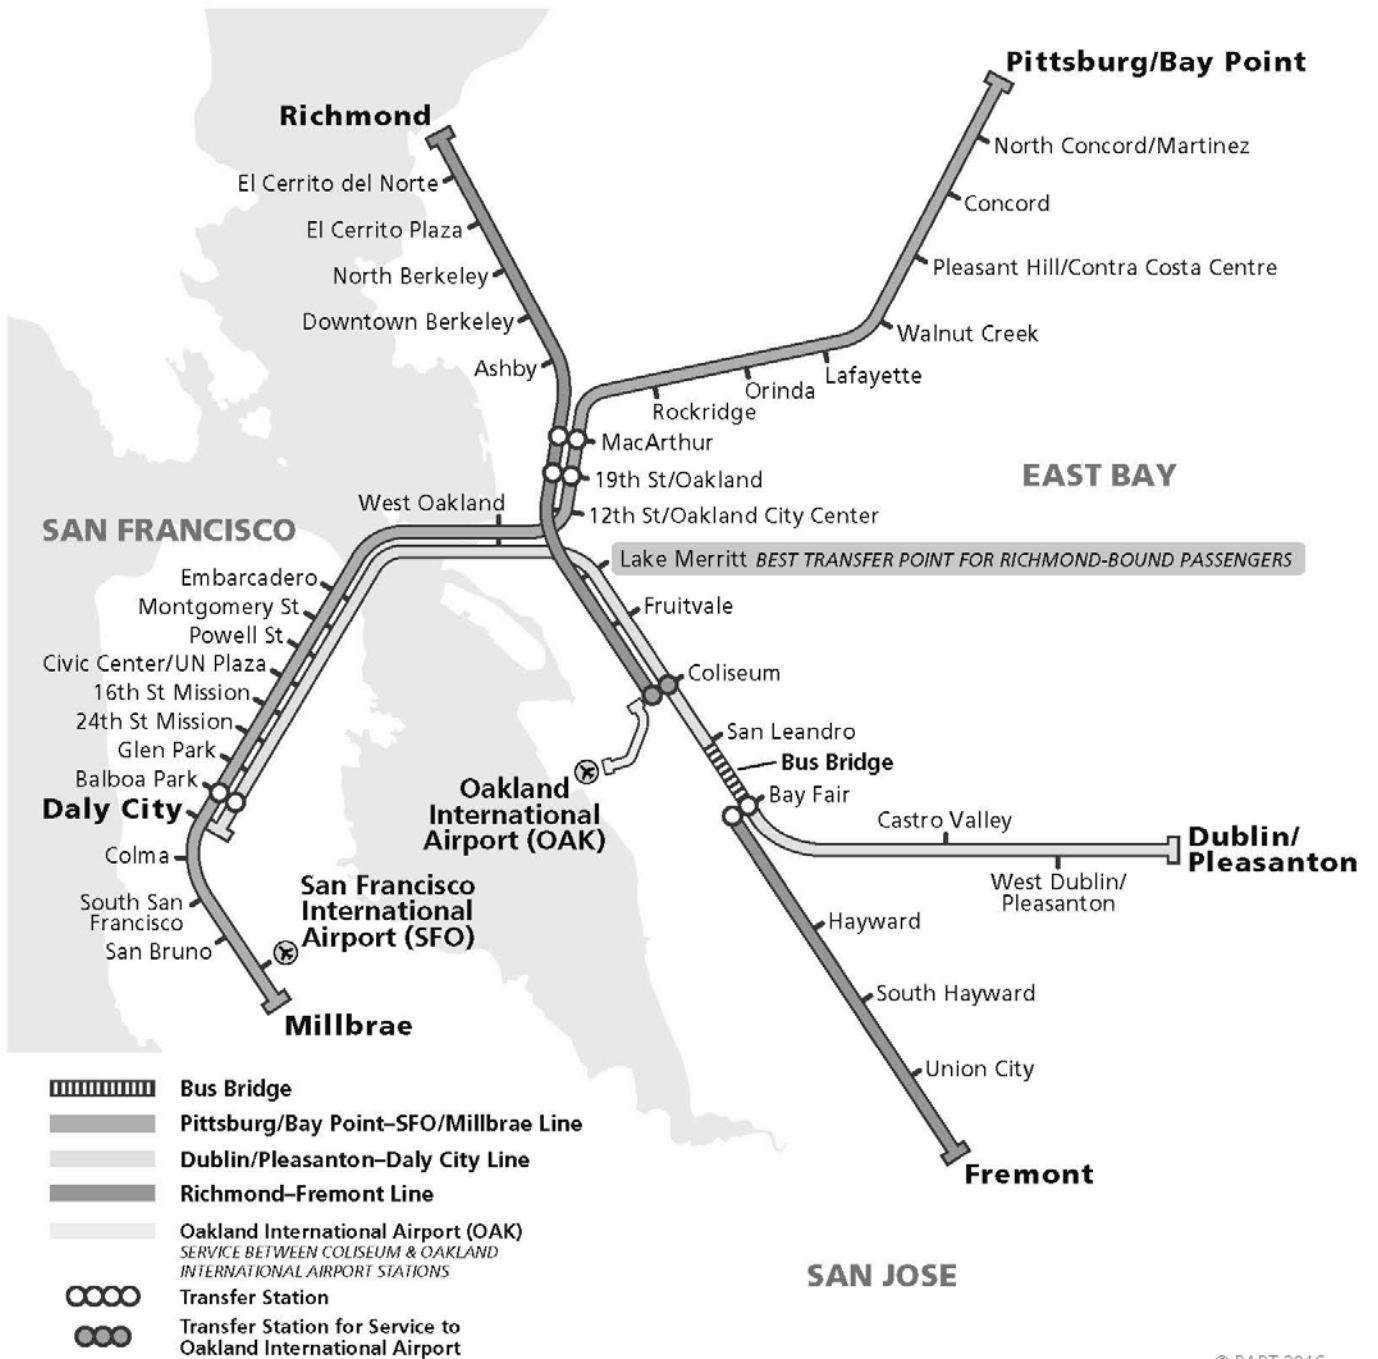

Service During Track Work Between San Leandro and Bay Fair Stations

© BART 2016