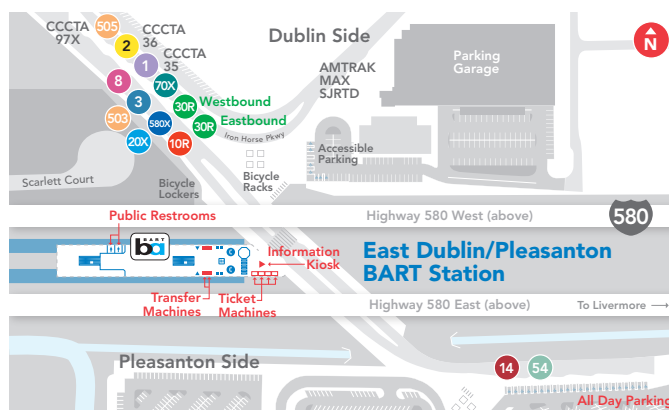

- Regular Service
- Timepoint
- Bus Stop

Dublin Schools | 501-505

Open for Full Map & Times

Route Descriptions

Station Maps

Information

501-505 | Dublin School Routes

Effective Date: September 6, 2016

501 | Positano Hill

Positano, Fallon Road, Silvera Ranch, Tassajara Road, Dublin High School

502 | Emerald Glen

Dublin Ranch Village, Central Pkwy, Wildwood Rd, Dublin High School

503 | Shannon Park

W. Dublin BART, Shannon Park, Dublin High School, Wells Middle School, Wildwood Road, E. Dublin BART

504 | Dublin Ranch

Gleason Dr, Antone Way, Dublin Ranch, Dublin High School

505 | East Dublin

E. Dublin BART, Dublin Ranch, Emerald Glen Park, Fallon Middle School

East Dublin/Pleasanton BART Station

West Dublin/Pleasanton BART Station

On Wednesdays, an extra trip is provided, leaving Fallon Middle School at 2:25p

AFTERNOON		
6 Fallon Middle School	5 WB Positano & Valentano Depart	4 Positano & Valentano Arrive
3:20	3:23	3:30
		3:36
		2 Central & Tassajara
		3:41
		3 Fallon & Silvera Ranch
		3:48
		4 WB Positano & Valentano Depart
		3:51
		5 Fallon Middle School
		4:01