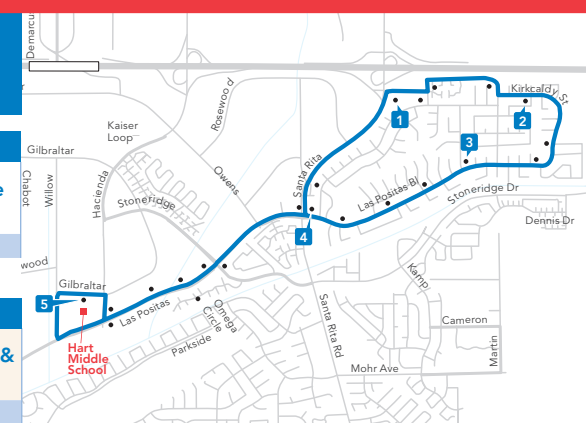

AFTERNOON

5 Hart Middle School	1 Pimlico & Santa Rita	2 Kircaldy & Stacy	3 Las Positas & Gulfstream	4 Las Positas & Fairlands
3:17	3:28	3:30	3:34	3:37