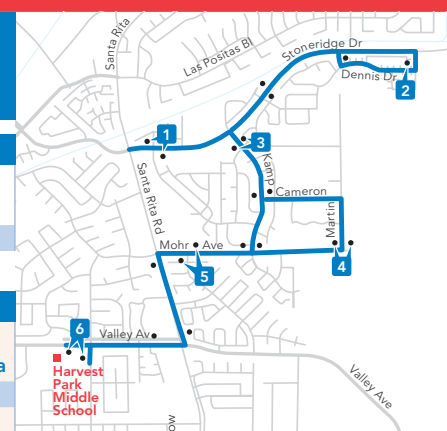

AFTERNOON

6 Harvest Park MS	5 Mohr & Kolln	4 Martin & Mohr	3 Kamp & Eilene	2 Dennis & Trevor	1 Stoneridge & Santa Rita
3:11 3:11	3:16 3:16	3:19	3:19 3:22	3:25	3:22 3:30