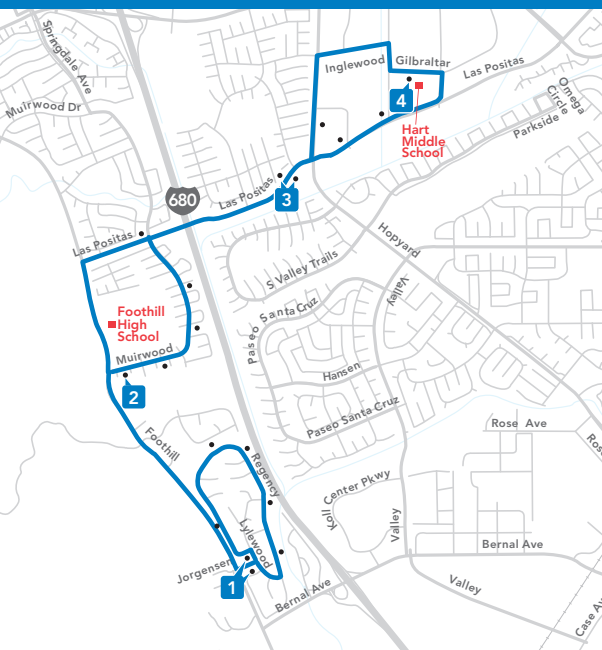

607 | Laguna Oaks

Laguna Oaks • Oak Hill Park • Hart Middle School