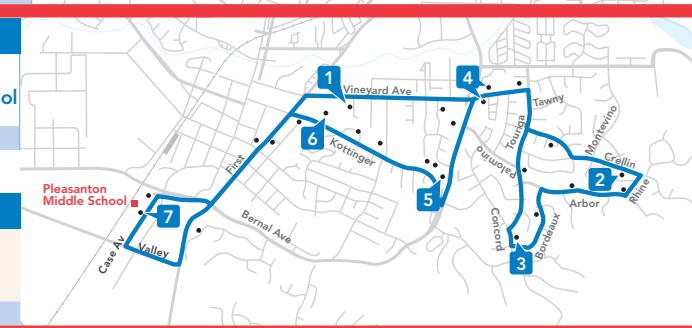

AFTERNOON

7 Pleasanton Middle School	1 Vineyard & Regalia	2 Crellin & Cresta Blanca	3 Concord & Bordeaux	4 Tawny Park	6 Kottinger & Second
3:11	3:21	3:29	3:33	3:37	3:42