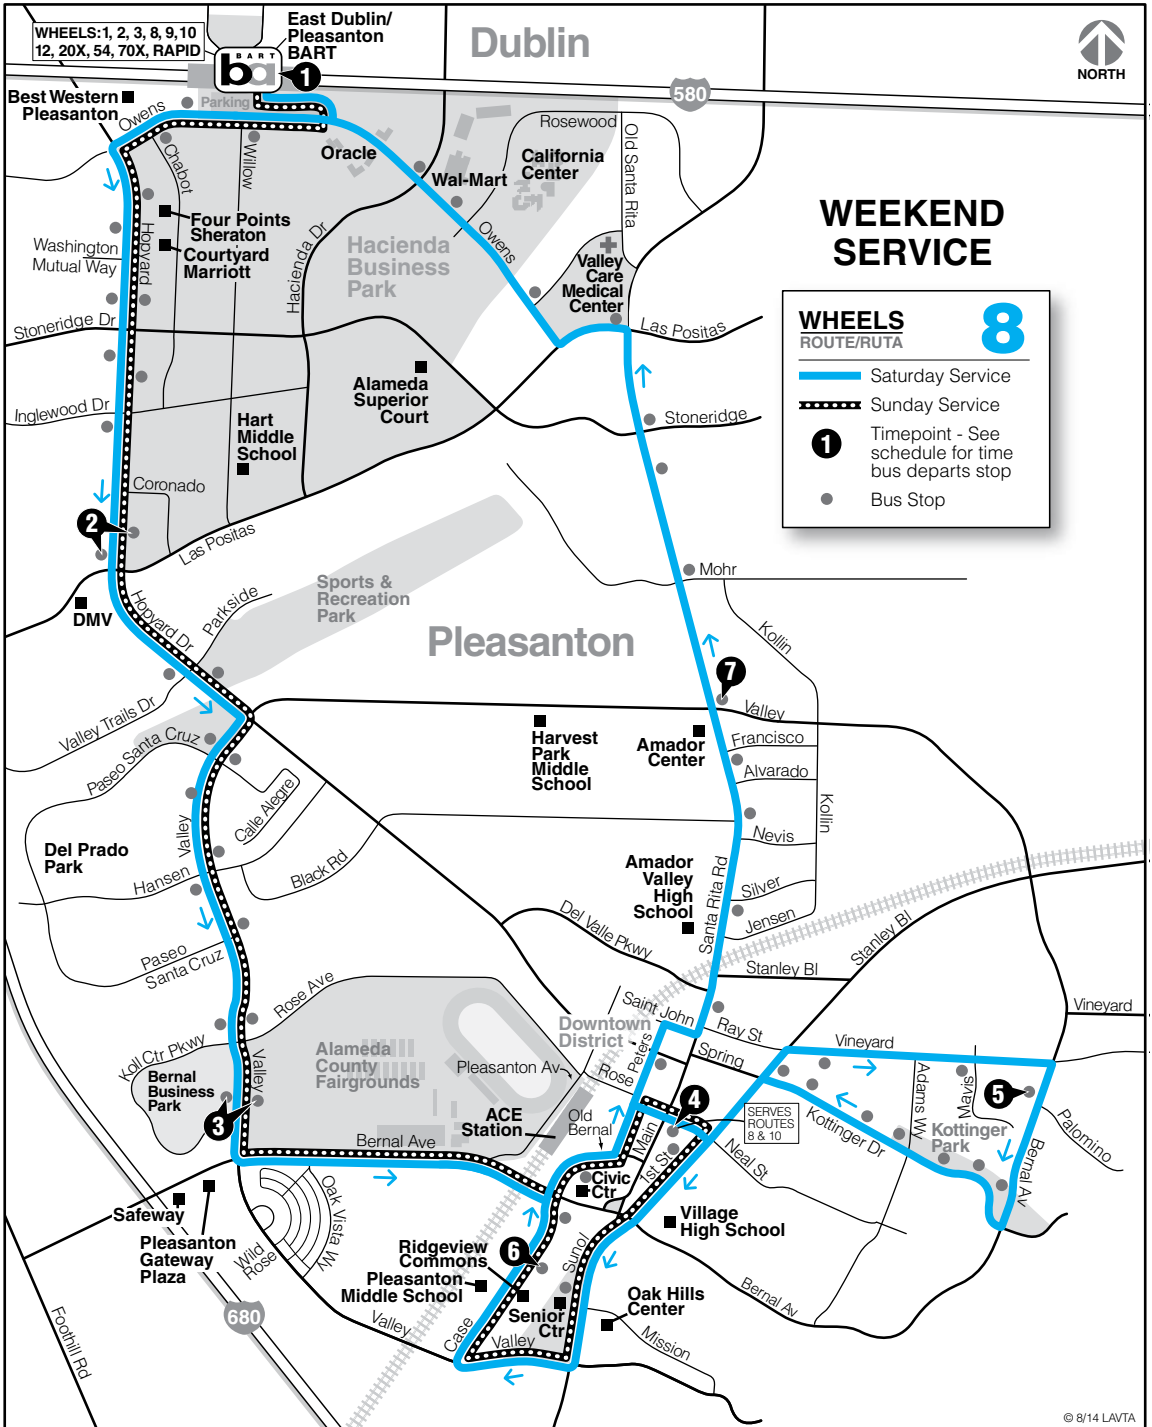

# WEEKEND SERVICE

WHEELS  
ROUTE/RUTA

8

- Saturday Service
- Sunday Service
- Timepoint - See schedule for time bus departs stop
- Bus Stop

## Sunday

1 E. Dublin/ Pleasanton BART	2 Las Positas/ Hopyard	3 Valley/ Bernal	4 Neal/ First	6 Case Avenue	3 Valley/ Bernal	2 Hopyard/ Las Positas	1 E. Dublin/ Pleasanton BART Arrive
9:01	9:06	9:12	9:18	9:23	9:26	9:32	9:38
9:41	9:46	9:52	9:58	10:03	10:06	10:12	10:18
10:21	10:26	10:32	10:38	10:43	10:46	10:52	10:58
11:01	11:06	11:12	11:18	**	11:22	11:28	11:34
11:41	11:46	11:52	11:58	<b>12:03</b>	<b>12:06</b>	<b>12:12</b>	<b>12:18</b>
<b>12:21</b>	<b>12:26</b>	<b>12:32</b>	<b>12:38</b>	<b>12:43</b>	<b>12:46</b>	<b>12:52</b>	<b>12:58</b>
<b>1:01</b>	<b>1:06</b>	<b>1:12</b>	<b>1:18</b>	<b>1:23</b>	<b>1:26</b>	<b>1:32</b>	<b>1:38</b>
<b>1:41</b>	<b>1:46</b>	<b>1:52</b>	<b>1:58</b>	<b>2:03</b>	<b>2:06</b>	<b>2:12</b>	<b>2:18</b>