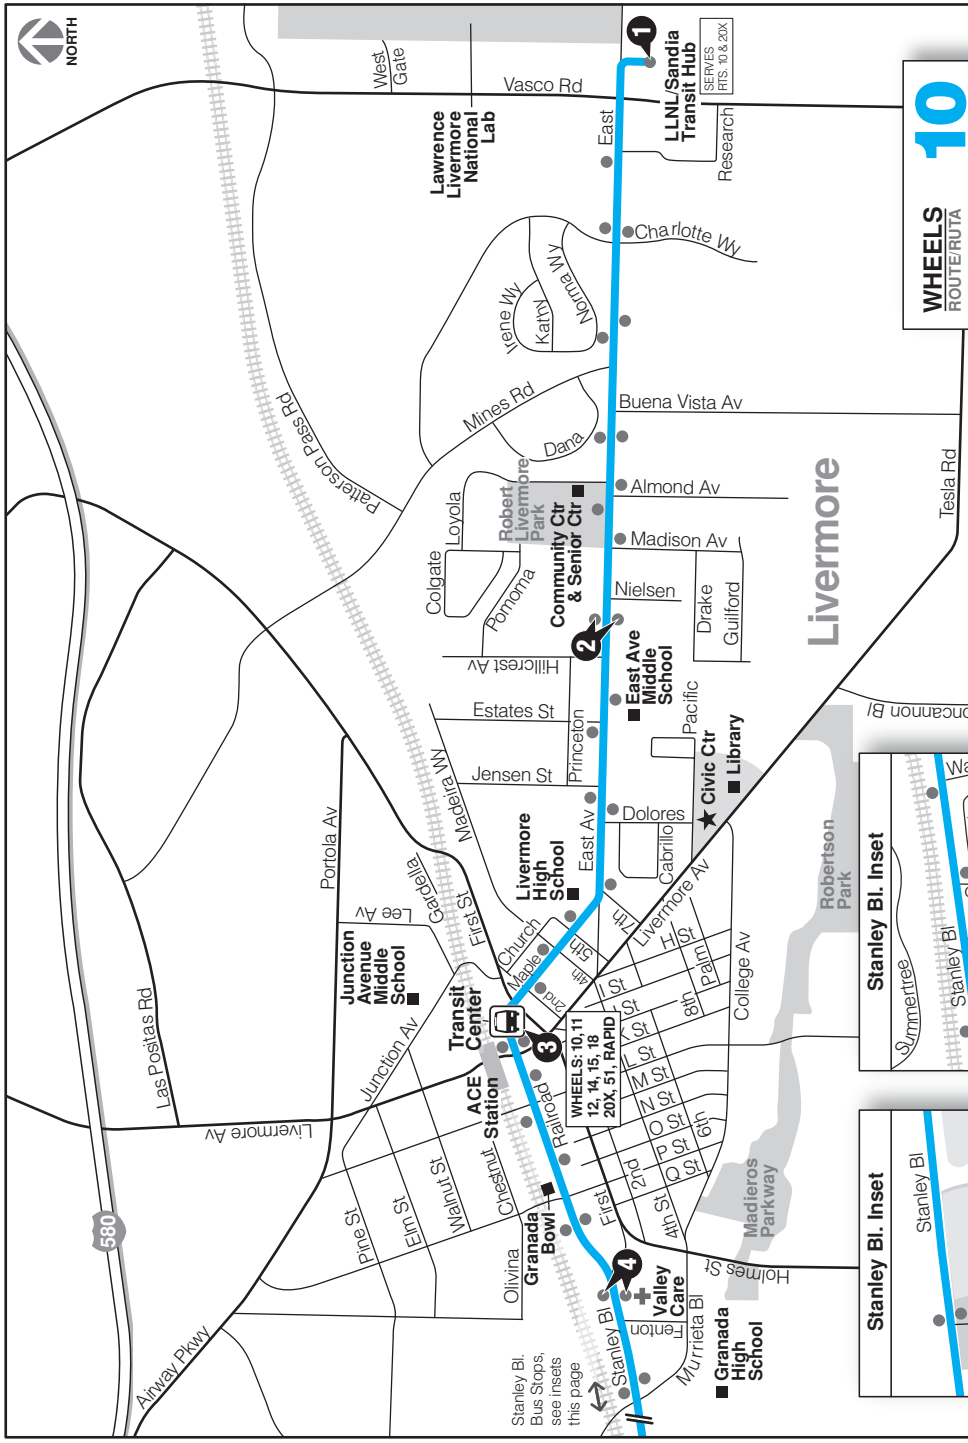

10 = LIMITED SERVICE
 For service between 5 am and 8 pm, see pages 50 & 51 for more information on the Rapid.

WHEELS ROUTE/RUTA

10

- Regular Service
- Limited Service
- Timepoint - See schedule for time bus departs stop
- Bus Stop

WHEELS
ROUTE/RUTA **10**

- Regular Service
- Timepoint - See schedule for time bus departs stop
- 1** Bus Stop

Stanley Bl. Bus Stops, see insets on this page

10

Livermore to Pleasanton to E. BART

With service to LLNL,
Transit Center, E. BART

The Rapid provides service between the E. Dublin/Pleasanton BART station and the Stoneridge Mall during this time period.

See pages 50-51 for more information on the Rapid.

Weather, special events, and traffic conditions may alter service. *El clima, eventos especiales y congestión de tráfico puede afectar el servicio.*