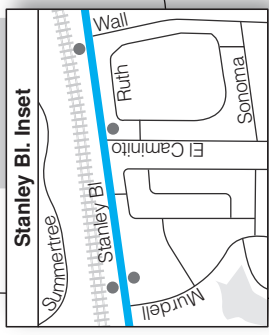

10 = LIMITED SERVICE
 For service between 5 am and 8 pm, see pages 50 & 51 for more information on the Rapid.

WHEELS ROUTE/RUTA

10

- Regular Service
- Limited Service
- Timepoint - See schedule for time bus departs stop
- Bus Stop

WHEELS
ROUTE/RUTA **10**

- Regular Service
- Timepoint - See schedule for time bus departs stop
- 1** Bus Stop

Stanley Bl. Bus Stops, see insets on this page

10

Livermore to Pleasanton to E. BART

With service to LLNL,
Transit Center, E. BART

The Rapid provides service between the E. Dublin/Pleasanton BART station and the Stoneridge Mall during this time period.

See pages 50-51 for more information on the Rapid.

Weather, special events, and traffic conditions may alter service. *El clima, eventos especiales y congestión de tráfico puede afectar el servicio.*