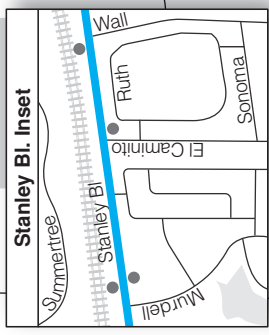

WHEELS
 ROUTE/RUTA **10**

1 = LIMITED SERVICE
 For service between 5 am and 8 pm, see pages 50 & 51 for more information on the Rapid.

WHEELS
 ROUTE/RUTA **10**

- Regular Service
- Limited Service
- 1** Timepoint - See schedule for time bus departs stop
- Bus Stop

WHEELS
ROUTE/RUTA **10**

- Regular Service
- Timepoint - See schedule for time bus departs stop
- 1** Bus Stop

Stanley Bl. Bus Stops, see insets on this page

10

Livermore to Pleasanton to E. BART

With service to LLNL,
Transit Center, E. BART

The Rapid provides service between the E. Dublin/Pleasanton BART station and the Stoneridge Mall during this time period.

See pages 50-51 for more information on the Rapid.

Weather, special events, and traffic conditions may alter service. *El clima, eventos especiales y congestión de tráfico puede afectar el servicio.*