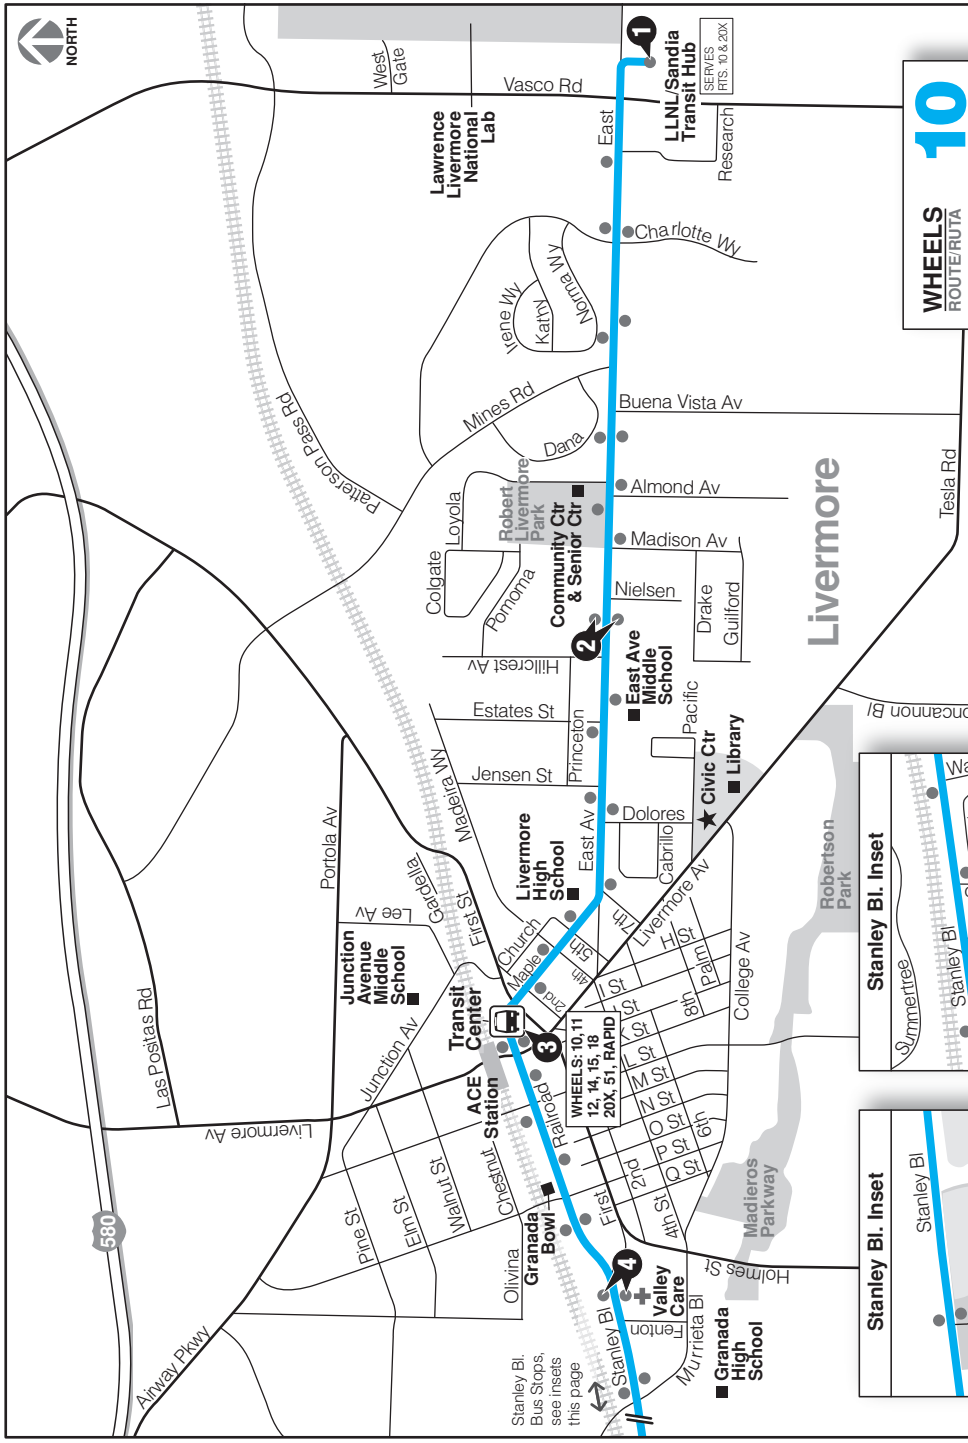

WHEELS
 ROUTE/RUTA **10**

1 = LIMITED SERVICE
 For service between 5 am and 8 pm, see pages 50 & 51 for more information on the Rapid.

WHEELS
 ROUTE/RUTA **10**

- Regular Service
- Limited Service
- 1** Timepoint - See schedule for time bus departs stop
- Bus Stop

WHEELS
ROUTE/RUTA **10**

- Regular Service
- Timepoint - See schedule for time bus departs stop
- 1** Bus Stop

Stanley Bl. Bus Stops, see insets on this page

10

Livermore to Pleasanton to E. BART

With service to LLNL,
Transit Center, E. BART

The Rapid provides service between the E. Dublin/Pleasanton BART station and the Stoneridge Mall during this time period.

See pages 50-51 for more information on the Rapid.

Weather, special events, and traffic conditions may alter service. *El clima, eventos especiales y congestión de tráfico puede afectar el servicio.*