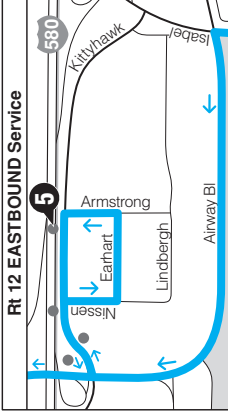

Express (12x) trip

*See Route 402 for map and schedule information.

Weather, special events, and traffic conditions may alter service. *El clima, eventos especiales y congestión de tráfico puede afectar el servicio.*

PM times
are shown
in bold

WEEKEND SERVICE

WHEELS ROUTE/RUTA 12

- Weekend Service
- 1** Timepoint - See schedule for time bus departs stop
- Bus Stop

Continued on next page

12

Transit Center to E. BART

With service to Murrieta Blvd,
Las Positas College, East Dublin

Westbound Saturday

1	2	3	4	5	6	7	8
Livermore Transit Center	P Street/ Pine	Airway Park & Ride	Las Positas College	Kittyhawk/ Armstrong	Premium Outlets	Dublin Blvd/ Fallon	E. Dublin/ Pleasanton BART
9:02	9:08	9:14	9:20	9:27	9:33	9:35	9:46
10:02	10:08	10:14	10:20	10:27	10:33	10:35	10:46
11:02	11:08	11:14	11:20	11:27	11:33	11:35	11:46
12:02	12:08	12:14	12:20	12:27	12:33	12:35	12:46
1:02	1:08	1:14	1:20	1:27	1:33	1:35	1:46
2:02	2:08	2:14	2:20	2:27	2:33	2:35	2:46
3:02	3:08	3:14	3:20	3:27	3:33	3:35	3:46
4:02	4:08	4:14	4:20	4:27	4:33	4:35	4:46
5:02	5:08	5:14	5:20	5:27	5:33	5:35	5:46
6:02	6:08	6:14	6:20	6:27	6:33	6:35	6:46
7:02	7:08	7:14	7:20	7:27	7:33	7:35	7:46
8:02	8:08	8:14	8:20	8:27	8:33	8:35	8:46
9:02	9:08	9:14	9:20	9:27	9:33	9:35	9:46

Eastbound Saturday

8	7	6	5	4	3	2	1
E. Dublin/ Pleasanton BART	Dublin Blvd/ Fallon	Premium Outlets	Kittyhawk/ Armstrong	Las Positas College	Airway Park & Ride	P Street/ Pine	Livermore Transit Center
9:01	9:09	9:11	9:19	9:27	9:33	9:39	9:47
10:01	10:09	10:11	10:19	10:27	10:33	10:39	10:47
11:01	11:09	11:11	11:19	11:27	11:33	11:39	11:47
12:01	12:09	12:11	12:19	12:27	12:33	12:39	12:47
1:01	1:09	1:11	1:19	1:27	1:33	1:39	1:47
2:01	2:09	2:11	2:19	2:27	2:33	2:39	2:47
3:01	3:09	3:11	3:19	3:27	3:33	3:39	3:47
4:01	4:09	4:11	4:19	4:27	4:33	4:39	4:47
5:01	5:09	5:11	5:19	5:27	5:33	5:39	5:47
6:01	6:09	6:11	6:19	6:27	6:33	6:39	6:47
7:01	7:09	7:11	7:19	7:27	7:33	7:39	7:47
8:01	8:09	8:11	8:19	8:27	8:33	8:39	8:47
9:01	9:09	9:11	9:19	9:27	9:33	9:39	9:47