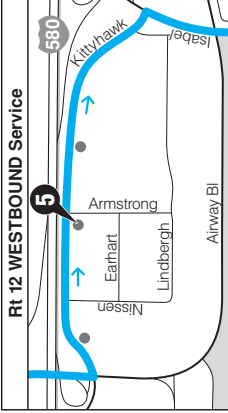

Express (12x) trip

*See Route 402 for map and schedule information.

Weather, special events, and traffic conditions may alter service. *El clima, eventos especiales y congestión de tráfico puede afectar el servicio.*

PM times
are shown
in bold

WEEKEND SERVICE

WHEELS ROUTE/RUTA 12

- Weekend Service
- 1** Timepoint - See schedule for time bus departs stop
- Bus Stop

Continued on next page

12

Transit Center to E. BART

With service to Murrieta Blvd,
Las Positas College, East Dublin

Westbound Saturday

1	2	3	4	5	6	7	8
Livermore Transit Center	P Street/ Pine	Airway Park & Ride	Las Positas College	Kittyhawk/ Armstrong	Premium Outlets	Dublin Blvd/ Fallon	E. Dublin/ Pleasanton BART
9:02	9:08	9:14	9:20	9:27	9:33	9:35	9:46
10:02	10:08	10:14	10:20	10:27	10:33	10:35	10:46
11:02	11:08	11:14	11:20	11:27	11:33	11:35	11:46
12:02	12:08	12:14	12:20	12:27	12:33	12:35	12:46
1:02	1:08	1:14	1:20	1:27	1:33	1:35	1:46
2:02	2:08	2:14	2:20	2:27	2:33	2:35	2:46
3:02	3:08	3:14	3:20	3:27	3:33	3:35	3:46
4:02	4:08	4:14	4:20	4:27	4:33	4:35	4:46
5:02	5:08	5:14	5:20	5:27	5:33	5:35	5:46
6:02	6:08	6:14	6:20	6:27	6:33	6:35	6:46
7:02	7:08	7:14	7:20	7:27	7:33	7:35	7:46
8:02	8:08	8:14	8:20	8:27	8:33	8:35	8:46
9:02	9:08	9:14	9:20	9:27	9:33	9:35	9:46

Eastbound Saturday

8	7	6	5	4	3	2	1
E. Dublin/ Pleasanton BART	Dublin Blvd/ Fallon	Premium Outlets	Kittyhawk/ Armstrong	Las Positas College	Airway Park & Ride	P Street/ Pine	Livermore Transit Center
9:01	9:09	9:11	9:19	9:27	9:33	9:39	9:47
10:01	10:09	10:11	10:19	10:27	10:33	10:39	10:47
11:01	11:09	11:11	11:19	11:27	11:33	11:39	11:47
12:01	12:09	12:11	12:19	12:27	12:33	12:39	12:47
1:01	1:09	1:11	1:19	1:27	1:33	1:39	1:47
2:01	2:09	2:11	2:19	2:27	2:33	2:39	2:47
3:01	3:09	3:11	3:19	3:27	3:33	3:39	3:47
4:01	4:09	4:11	4:19	4:27	4:33	4:39	4:47
5:01	5:09	5:11	5:19	5:27	5:33	5:39	5:47
6:01	6:09	6:11	6:19	6:27	6:33	6:39	6:47
7:01	7:09	7:11	7:19	7:27	7:33	7:39	7:47
8:01	8:09	8:11	8:19	8:27	8:33	8:39	8:47
9:01	9:09	9:11	9:19	9:27	9:33	9:39	9:47