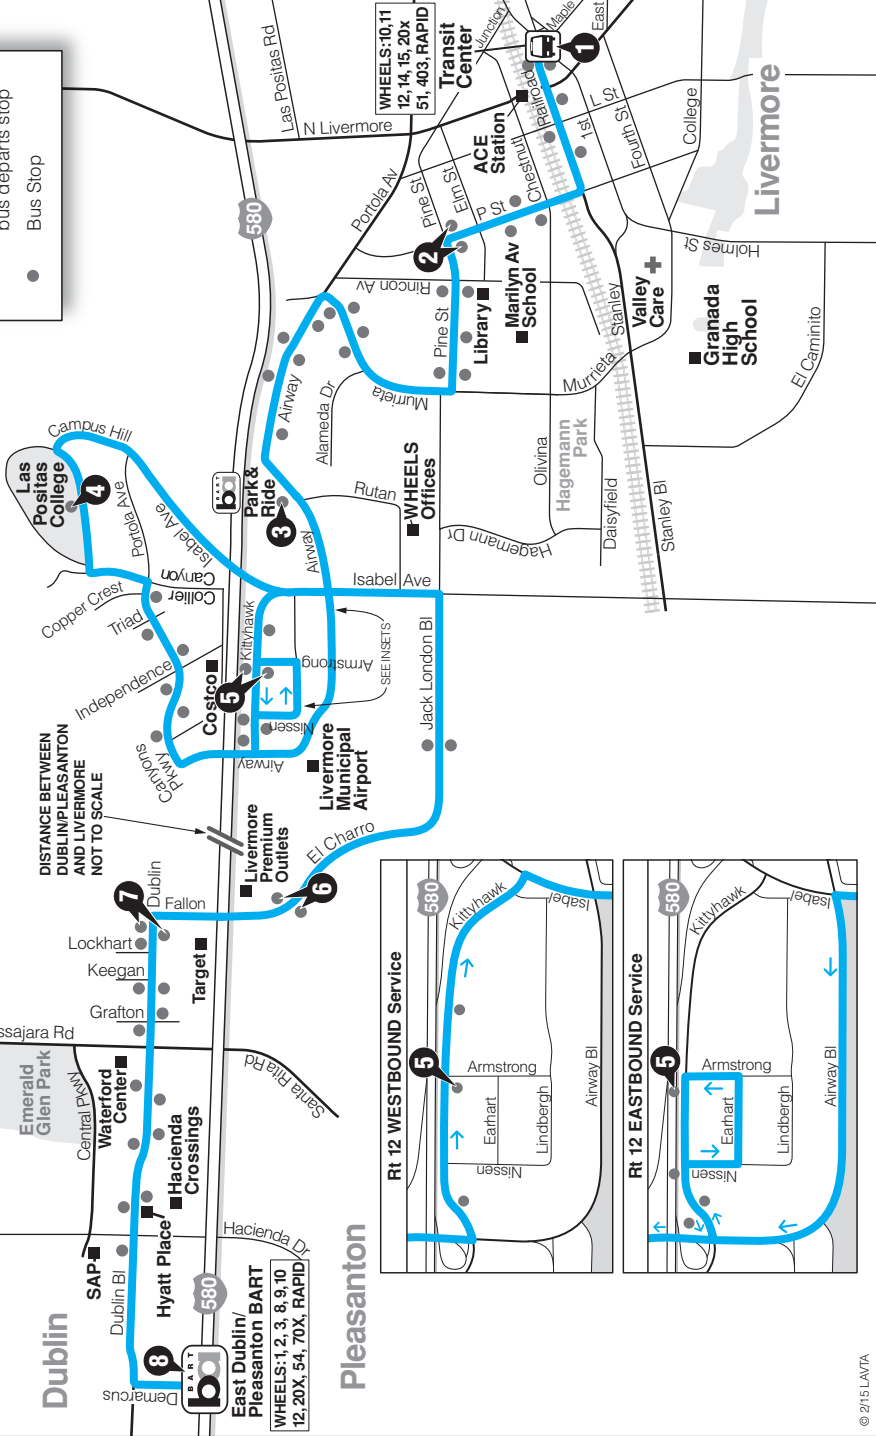

WEEKEND SERVICE

WHEELS ROUTE/RUTA 12

- Weekend Service
- **1** Timepoint - See schedule for time bus departs stop
- Bus Stop

Continued on next page