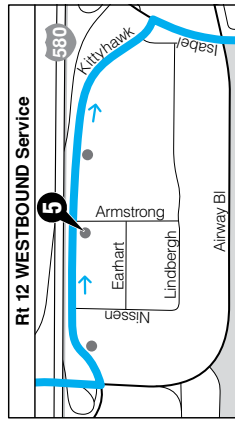

PM times
are shown
in bold

WEEKEND SERVICE

WHEELS ROUTE/RUTA

12

-  Weekend Service
-  Timepoint - See schedule for time bus departs stop
-  Bus Stop

DISTANCE BETWEEN DUBLIN, PLEASANTON AND LIVERMORE NOT TO SCALE

© 2/15 LAVTA

Continued on next page

12

Transit Center to E. BART

With service to Murrieta Blvd,
Las Positas College, East Dublin

Westbound Saturday

1	2	3	4	5	6	7	8
Livermore Transit Center	P Street/ Pine	Airway Park & Ride	Las Positas College	Kittyhawk/ Armstrong	Premium Outlets	Dublin Blvd/ Fallon	E. Dublin/ Pleasanton BART
9:02	9:08	9:14	9:20	9:27	9:33	9:35	9:46
10:02	10:08	10:14	10:20	10:27	10:33	10:35	10:46
11:02	11:08	11:14	11:20	11:27	11:33	11:35	11:46
12:02	12:08	12:14	12:20	12:27	12:33	12:35	12:46
1:02	1:08	1:14	1:20	1:27	1:33	1:35	1:46
2:02	2:08	2:14	2:20	2:27	2:33	2:35	2:46
3:02	3:08	3:14	3:20	3:27	3:33	3:35	3:46
4:02	4:08	4:14	4:20	4:27	4:33	4:35	4:46
5:02	5:08	5:14	5:20	5:27	5:33	5:35	5:46
6:02	6:08	6:14	6:20	6:27	6:33	6:35	6:46
7:02	7:08	7:14	7:20	7:27	7:33	7:35	7:46
8:02	8:08	8:14	8:20	8:27	8:33	8:35	8:46
9:02	9:08	9:14	9:20	9:27	9:33	9:35	9:46

Eastbound Saturday

8	7	6	5	4	3	2	1
E. Dublin/ Pleasanton BART	Dublin Blvd/ Fallon	Premium Outlets	Kittyhawk/ Armstrong	Las Positas College	Airway Park & Ride	P Street/ Pine	Livermore Transit Center
9:01	9:09	9:11	9:19	9:27	9:33	9:39	9:47
10:01	10:09	10:11	10:19	10:27	10:33	10:39	10:47
11:01	11:09	11:11	11:19	11:27	11:33	11:39	11:47
12:01	12:09	12:11	12:19	12:27	12:33	12:39	12:47
1:01	1:09	1:11	1:19	1:27	1:33	1:39	1:47
2:01	2:09	2:11	2:19	2:27	2:33	2:39	2:47
3:01	3:09	3:11	3:19	3:27	3:33	3:39	3:47
4:01	4:09	4:11	4:19	4:27	4:33	4:39	4:47
5:01	5:09	5:11	5:19	5:27	5:33	5:39	5:47
6:01	6:09	6:11	6:19	6:27	6:33	6:39	6:47
7:01	7:09	7:11	7:19	7:27	7:33	7:39	7:47
8:01	8:09	8:11	8:19	8:27	8:33	8:39	8:47
9:01	9:09	9:11	9:19	9:27	9:33	9:39	9:47