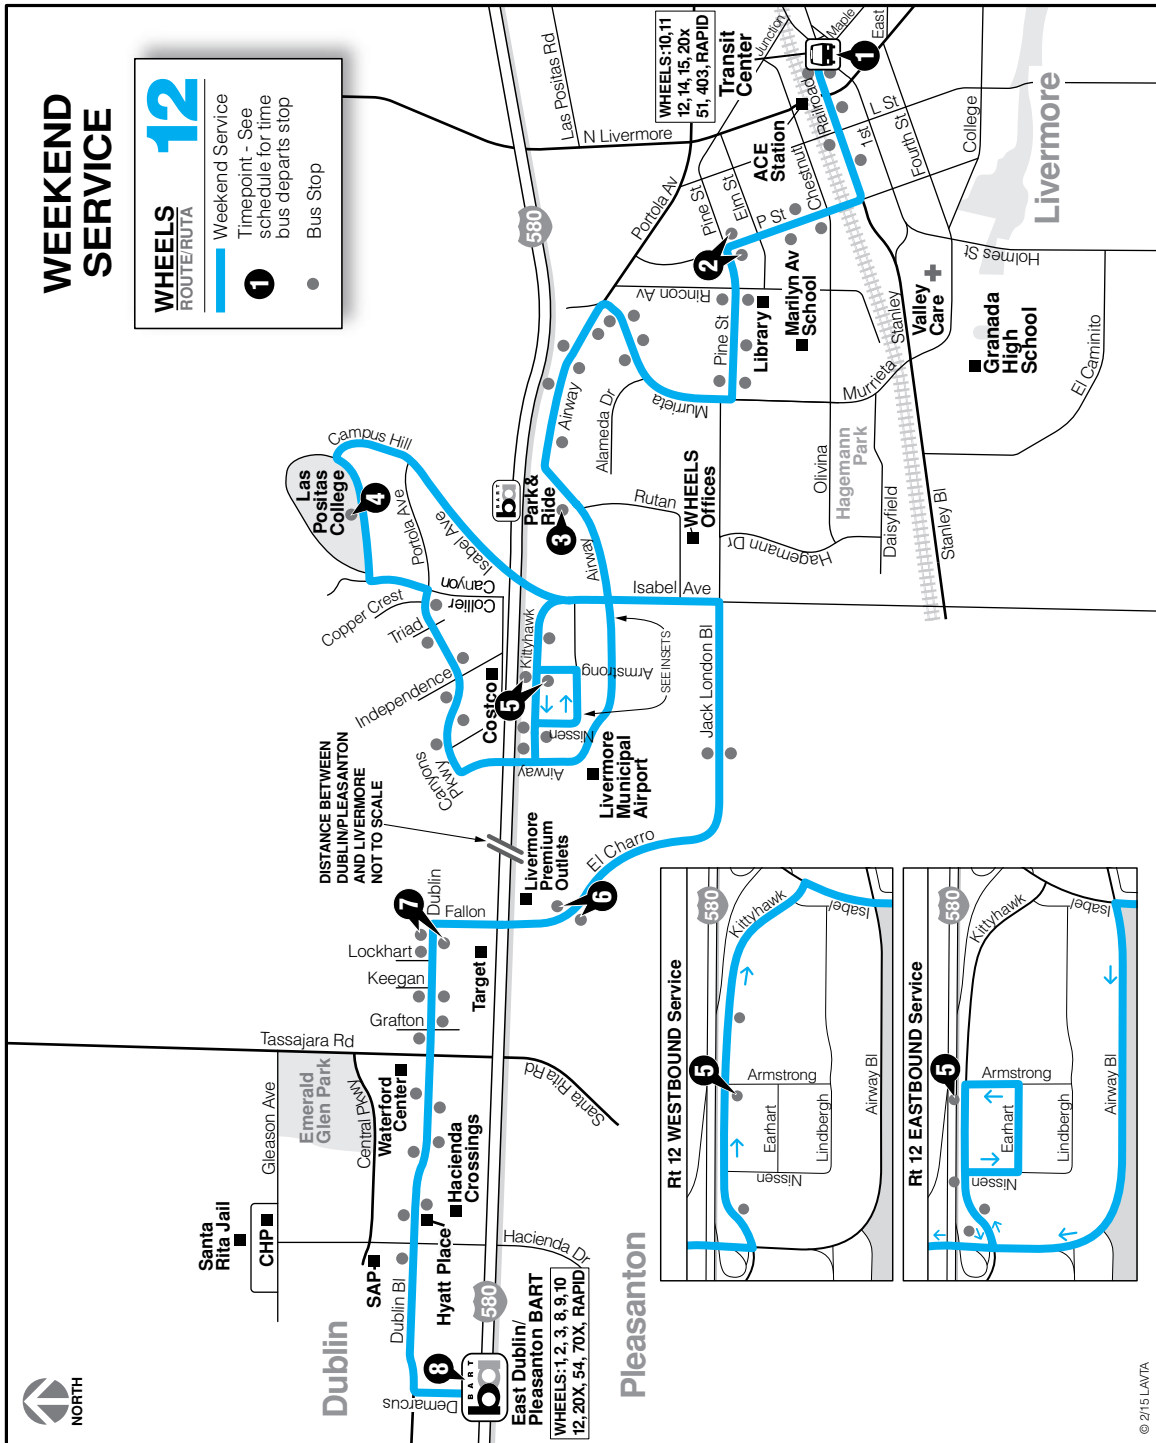

PM times
are shown
in bold

WEEKEND SERVICE

WHEELS ROUTE/RUTA

12

-  Weekend Service
-  Timepoint - See schedule for time bus departs stop
-  Bus Stop

DISTANCE BETWEEN DUBLIN, PLEASANTON AND LIVERMORE NOT TO SCALE

Eastbound Saturday

8	7	6	5	4	3	2	1
E. Dublin/ Pleasanton BART	Dublin Blvd/ Fallon	Premium Outlets	Kittyhawk/ Armstrong	Las Positas College	Airway Park & Ride	P Street/ Pine	Livermore Transit Center
9:01	9:09	9:11	9:19	9:27	9:33	9:39	9:47
10:01	10:09	10:11	10:19	10:27	10:33	10:39	10:47
11:01	11:09	11:11	11:19	11:27	11:33	11:39	11:47
12:01	12:09	12:11	12:19	12:27	12:33	12:39	12:47
1:01	1:09	1:11	1:19	1:27	1:33	1:39	1:47
2:01	2:09	2:11	2:19	2:27	2:33	2:39	2:47
3:01	3:09	3:11	3:19	3:27	3:33	3:39	3:47
4:01	4:09	4:11	4:19	4:27	4:33	4:39	4:47
5:01	5:09	5:11	5:19	5:27	5:33	5:39	5:47
6:01	6:09	6:11	6:19	6:27	6:33	6:39	6:47
7:01	7:09	7:11	7:19	7:27	7:33	7:39	7:47
8:01	8:09	8:11	8:19	8:27	8:33	8:39	8:47
9:01	9:09	9:11	9:19	9:27	9:33	9:39	9:47

Westbound Sunday

1	2	3	4	5	6	7	8
Livermore Transit Center	P Street/ Pine	Airway Park & Ride	Las Positas College	Kittyhawk/ Armstrong	Premium Outlets	Dublin Blvd/ Fallon	E. Dublin/ Pleasanton BART
9:02	9:08	9:14	9:20	9:27	9:33	9:35	9:46
11:02	11:08	11:14	11:20	11:27	11:33	11:35	11:46
1:02	1:08	1:14	1:20	1:27	1:33	1:35	1:46
3:02	3:08	3:14	3:20	3:27	3:33	3:35	3:46
5:02	5:08	5:14	5:20	5:27	5:33	5:35	5:46
7:02	7:08	7:14	7:20	7:27	7:33	7:35	7:46

Eastbound Sunday

8	7	6	5	4	3	2	1
E. Dublin/ Pleasanton BART	Dublin Blvd/ Fallon	Premium Outlets	Kittyhawk/ Armstrong	Las Positas College	Airway Park & Ride	P Street/ Pine	Livermore Transit Center
10:01	10:09	10:11	10:19	10:27	10:33	10:39	10:47
12:01	12:09	12:11	12:19	12:27	12:33	12:39	12:47
2:01	2:09	2:11	2:19	2:27	2:33	2:39	2:47
4:01	4:09	4:11	4:19	4:27	4:33	4:39	4:47
6:01	6:09	6:11	6:19	6:27	6:33	6:39	6:47
8:01	8:09	8:11	8:19	8:27	8:33	8:39	8:47