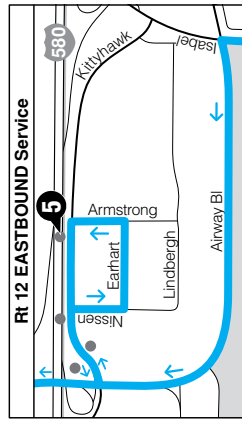

PM times
are shown
in bold

WEEKEND SERVICE

WHEELS ROUTE/RUTA

12

-  Weekend Service
-  Timepoint - See schedule for time bus departs stop
-  Bus Stop

DISTANCE BETWEEN DUBLIN, PLEASANTON AND LIVERMORE NOT TO SCALE

© 2/15 LAVTA

Continued on next page

12

Transit Center to E. BART

With service to Murrieta Blvd,
Las Positas College, East Dublin

Westbound Saturday

1	2	3	4	5	6	7	8
Livermore Transit Center	P Street/ Pine	Airway Park & Ride	Las Positas College	Kittyhawk/ Armstrong	Premium Outlets	Dublin Blvd/ Fallon	E. Dublin/ Pleasanton BART
9:02	9:08	9:14	9:20	9:27	9:33	9:35	9:46
10:02	10:08	10:14	10:20	10:27	10:33	10:35	10:46
11:02	11:08	11:14	11:20	11:27	11:33	11:35	11:46
12:02	12:08	12:14	12:20	12:27	12:33	12:35	12:46
1:02	1:08	1:14	1:20	1:27	1:33	1:35	1:46
2:02	2:08	2:14	2:20	2:27	2:33	2:35	2:46
3:02	3:08	3:14	3:20	3:27	3:33	3:35	3:46
4:02	4:08	4:14	4:20	4:27	4:33	4:35	4:46
5:02	5:08	5:14	5:20	5:27	5:33	5:35	5:46
6:02	6:08	6:14	6:20	6:27	6:33	6:35	6:46
7:02	7:08	7:14	7:20	7:27	7:33	7:35	7:46
8:02	8:08	8:14	8:20	8:27	8:33	8:35	8:46
9:02	9:08	9:14	9:20	9:27	9:33	9:35	9:46

Eastbound Saturday

8	7	6	5	4	3	2	1
E. Dublin/ Pleasanton BART	Dublin Blvd/ Fallon	Premium Outlets	Kittyhawk/ Armstrong	Las Positas College	Airway Park & Ride	P Street/ Pine	Livermore Transit Center
9:01	9:09	9:11	9:19	9:27	9:33	9:39	9:47
10:01	10:09	10:11	10:19	10:27	10:33	10:39	10:47
11:01	11:09	11:11	11:19	11:27	11:33	11:39	11:47
12:01	12:09	12:11	12:19	12:27	12:33	12:39	12:47
1:01	1:09	1:11	1:19	1:27	1:33	1:39	1:47
2:01	2:09	2:11	2:19	2:27	2:33	2:39	2:47
3:01	3:09	3:11	3:19	3:27	3:33	3:39	3:47
4:01	4:09	4:11	4:19	4:27	4:33	4:39	4:47
5:01	5:09	5:11	5:19	5:27	5:33	5:39	5:47
6:01	6:09	6:11	6:19	6:27	6:33	6:39	6:47
7:01	7:09	7:11	7:19	7:27	7:33	7:39	7:47
8:01	8:09	8:11	8:19	8:27	8:33	8:39	8:47
9:01	9:09	9:11	9:19	9:27	9:33	9:39	9:47