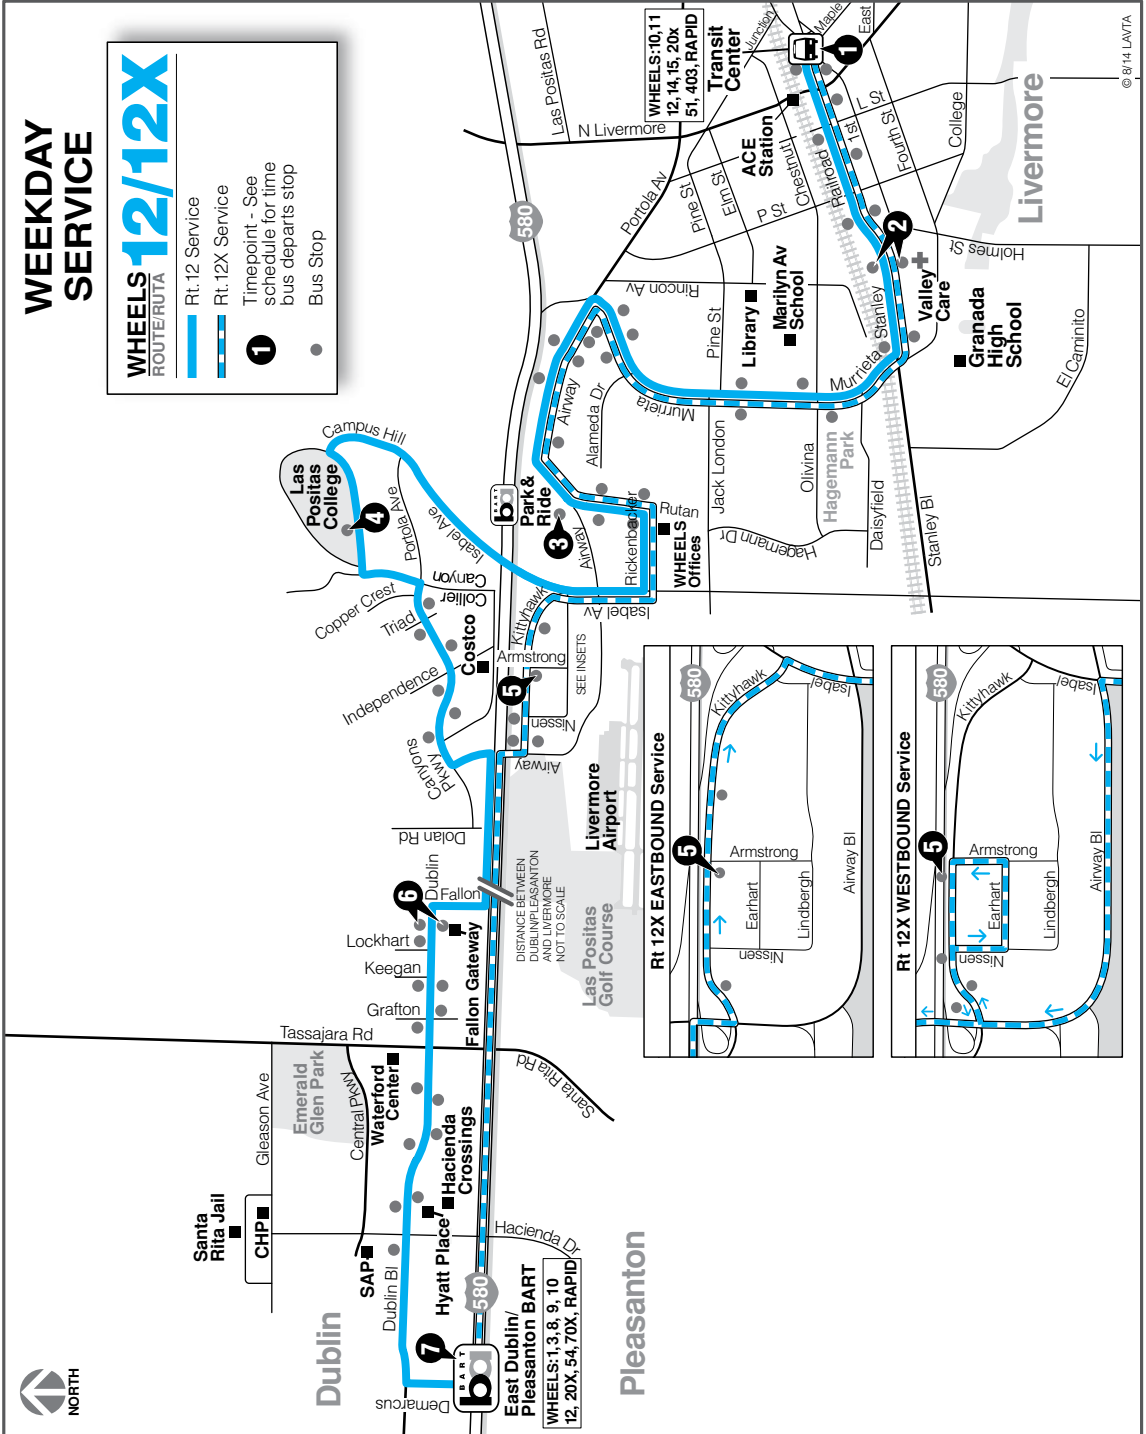

WEEKDAY SERVICE

WHEELS 12/12X ROUTE/RUTA

- Rt. 12 Service
- Rt. 12X Service
- Timepoint - See schedule for time bus departs stop
- Bus Stop