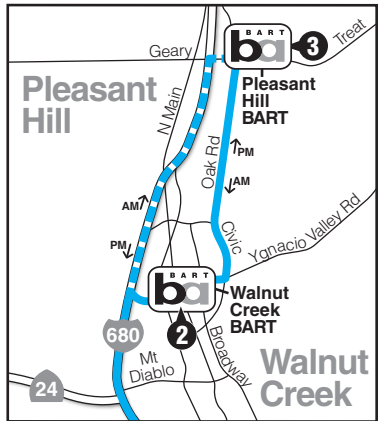

WHEELS
ROUTE/RUTA **70x**

-  Regular Service
-  Timepoint - See schedule for time bus departs stop
-  Bus Stop

Pleasant Hill

Pleasant Hill BART
 3
CCCTA: 7, 9, 11
14, 15, 18, 311
316,
Soltrans 78

Walnut Creek BART
 2
CCCTA: 1, 2, 4, 5
7, 9, 15, 21, 25
Bishop Ranch
Express, 95X
96X, 98X
Soltrans 78

Walnut Creek

Lafayette

Alamo

Danville

San Ramon

Dublin

Civic Center
 1

East Dublin/
Pleasanton
BART

Pleasanton

Pleasant Hill BART to E. Dublin/Pleasanton BART

With service to Walnut Creek BART, continuing service to Hacienda

AM Monday – Friday

① E. Dublin/ Pleasanton BART Leave	③ Pleasant Hill BART Arrive	③ Pleasant Hill BART Leave	② Walnut Creek BART Leave	① E. Dublin/ Pleasanton BART Arrive
--	--	5:43	5:53	6:23
--	--	6:13	6:23	6:53
--	--	6:43	6:53	7:23
6:30	7:01	7:11	7:21	7:53
7:00	7:31	7:41	7:51	8:23
7:30	8:01	8:11	8:21	8:53

Holiday

--	--	6:14	6:24	6:54
7:25	7:56	8:12	8:22	8:54

PM times
are shown
in bold

PM Monday – Friday

① E. Dublin/ Pleasanton BART Leave	② Walnut Creek BART Arrive	③ Pleasant Hill BART Arrive	③ Pleasant Hill BART Leave	① E. Dublin/ Pleasanton BART Arrive
4:00	4:33	4:43	4:50	5:23
4:30	5:10	5:20	5:22	5:55
5:00	5:40	5:50	5:52	6:25
5:30	6:03	6:13	6:20	6:53
6:00	6:30	6:40	--	--
6:30	7:00	7:10	---	--