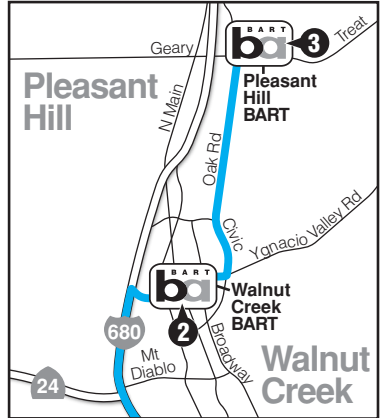

WHEELS
ROUTE/RUTA **70x**

-  Regular Service
-  Timepoint - See schedule for time bus departs stop
-  Bus Stop

NORTH

Pleasant Hill

Pleasant Hill BART
 3
CCCTA: 7, 9, 11, 14, 15, 18, 311, 316, Soltrans 78

Walnut Creek

Walnut Creek BART
 2
CCCTA: 1, 2, 4, 5, 7, 9, 15, 21, 25
Bishop Ranch Express, 95X, 96X, 98X
Soltrans 78

Lafayette

Alamo

Danville

San Ramon

Dublin

East Dublin/Pleasanton BART

Pleasanton

Pleasant Hill BART to E. Dublin/Pleasanton BART

With service to Walnut Creek BART, continuing service to Hacienda

AM Monday – Friday

1	2	3	3	2	1
E. Dublin/Pleasanton BART Leave	Walnut Creek BART Leave	Pleasant Hill BART Arrive	Pleasant Hill BART Leave	Walnut Creek BART Leave	E. Dublin/Pleasanton BART Arrive
--	--	--	5:43	5:53	6:23
--	--	--	6:13	6:23	6:53
--	--	--	6:43	6:53	7:23
6:30	6:55	7:05	7:13	7:23	7:53
7:00	7:25	7:35	7:43	7:53	8:23
7:30	7:55	8:05	8:13	8:23	8:53

Holiday

--	--	--	6:14	6:24	6:54
7:25	7:50	8:00	8:14	8:24	8:54

PM times are shown in bold

PM Monday – Friday

1	2	3	3	2	1
E. Dublin/Pleasanton BART Leave	Walnut Creek BART Arrive	Pleasant Hill BART Arrive	Pleasant Hill BART Leave	Walnut Creek BART Leave	E. Dublin/Pleasanton BART Arrive
4:00	4:30	4:40	4:44	4:54	5:24
4:30	5:00	5:10	5:14	5:24	5:54
5:00	5:30	5:40	5:44	5:54	6:24
5:30	6:00	6:10	6:14	6:24	6:54
6:00	6:30	6:40	--	--	--
6:30	7:00	7:10	--	--	--