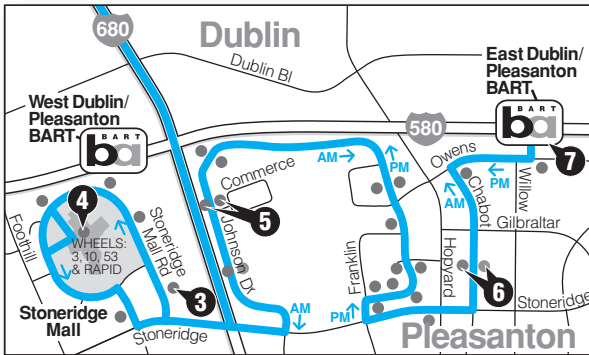

San Ramon

680

Dublin

West Dublin/Pleasanton BART

East Dublin/Pleasanton BART

Stoneridge Mall

Stoneridge Dr. & McWilliams Ln

Johnson & Commerce

# Pleasant Hill BART to E. Dublin/Pleasanton BART

With service to Walnut Creek BART, continuing service to Hacienda

## PM Monday – Friday

|   |   |                                |   |                              |   |  |   |   |   |                             |   |                                     |   |                                       |
|---|---|--------------------------------|---|------------------------------|---|--|---|---|---|-----------------------------|---|-------------------------------------|---|---------------------------------------|
| <b>7</b><br>E. Dublin/Pleasanton BART Leave | ▶ | <b>6</b><br>Stoneridge/Hopyard | ▶ | <b>5</b><br>Johnson/Commerce | ▶ | <b>3</b><br>Stoneridge/McWilliams Arrive | ▶ | <b>3</b><br>Stoneridge/McWilliams Leave | ▶ | <b>4</b><br>Stoneridge Mall | ▶ | <b>2</b><br>Walnut Creek BART Leave | ▶ | <b>1</b><br>Pleasant Hill BART Arrive |
| <b>4:45</b>                                 |   | <b>4:51</b>                    |   | <b>4:56</b>                  |   | <b>5:00</b>                              |   | <b>5:08</b>                             |   | <b>5:13</b>                 |   | <b>5:39</b>                         |   | <b>5:49</b>                           |

This Route does not operate on Saturdays or Sundays.