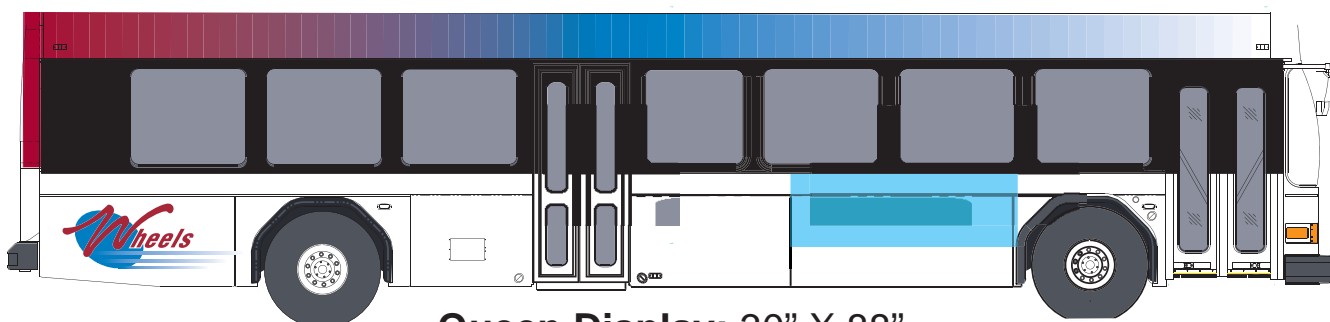

Curbside Kong: 102" X 232" approx

Curbside King Kong: 102" X 232" approx

Curbside Headliner: 16" X 480" approx

Fullside Curbside: 102" X 480"

BUS BACK DISPLAYS

Full Back
84" X 102"

Supertail
34" X 84"

TRADITIONAL DISPLAYS

40' LF GILLIG SERIES

TRI-VALLEY TRANSIT, CA

King Display 30" X 144"

Super King Display: 30" X 216"

Queen Display: 30" X 88"

Tail Display 21" X 70"