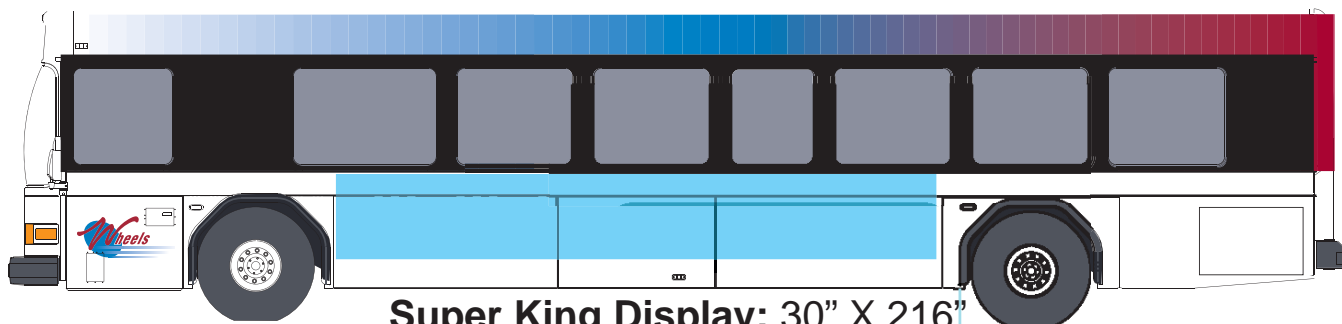

Super King Display: 30" X 216"