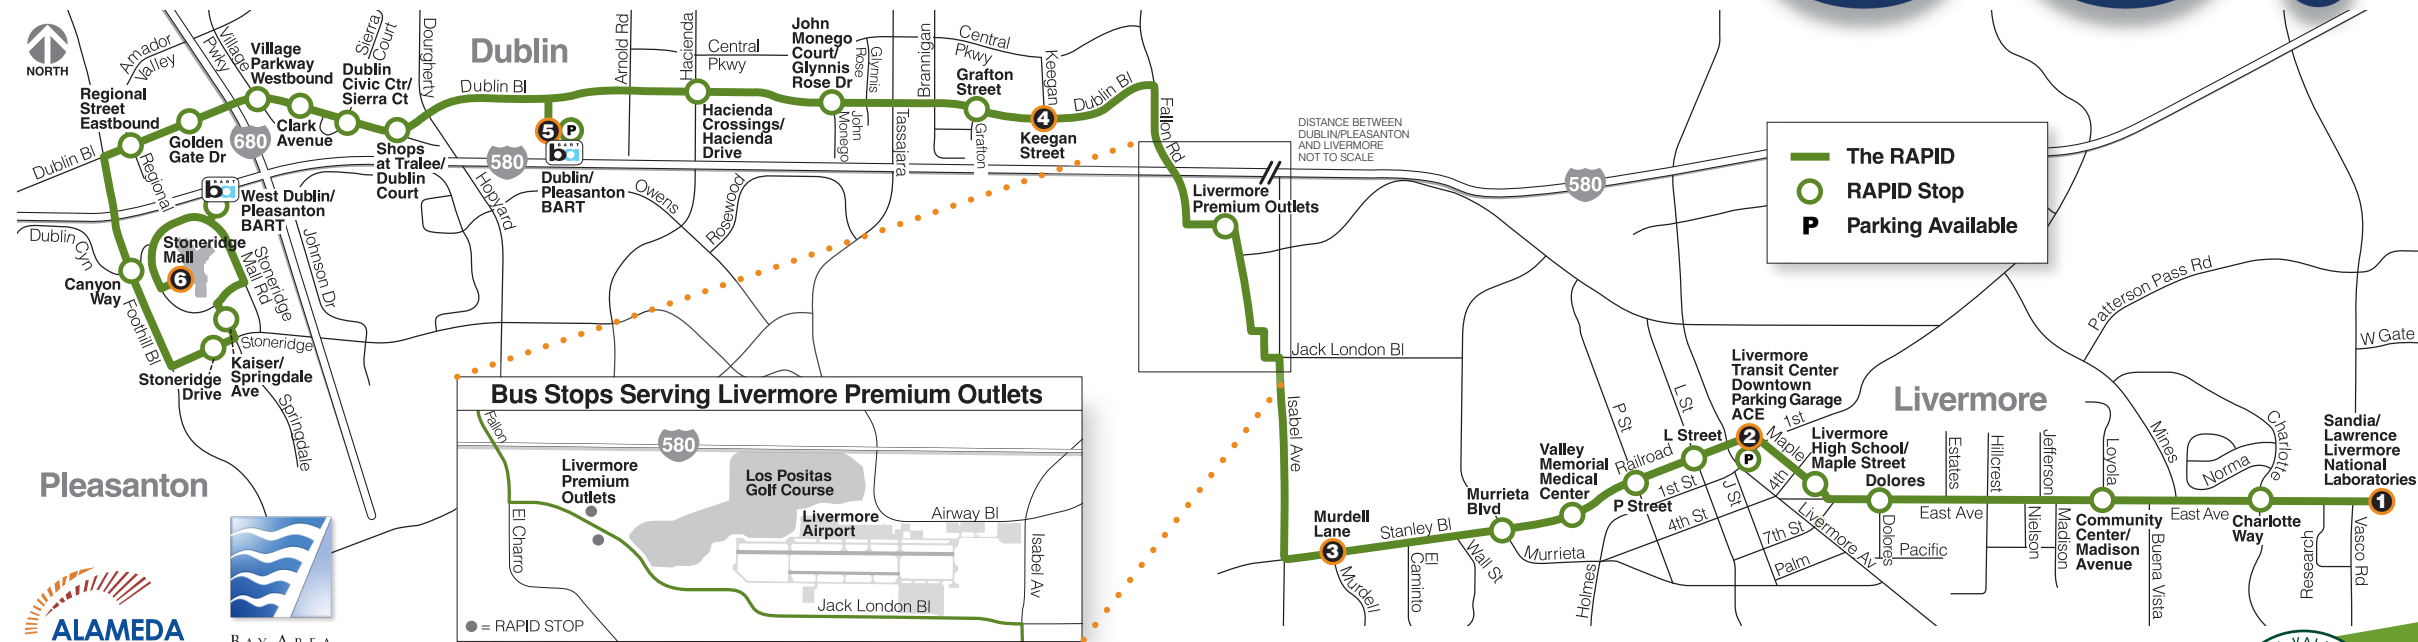

TRI-VALLEY  
**Rapid**

# easy fast GO!

- Travel **faster** and **easier**
- Buses **every 15 minutes**, all day, Monday through Friday
- **Ultra-low emission diesel-electric hybrid buses** with passenger amenities

Pleasanton

BAY AREA  
AIR QUALITY  
MANAGEMENT  
DISTRICT

[www.wheelsbus.com](http://www.wheelsbus.com)