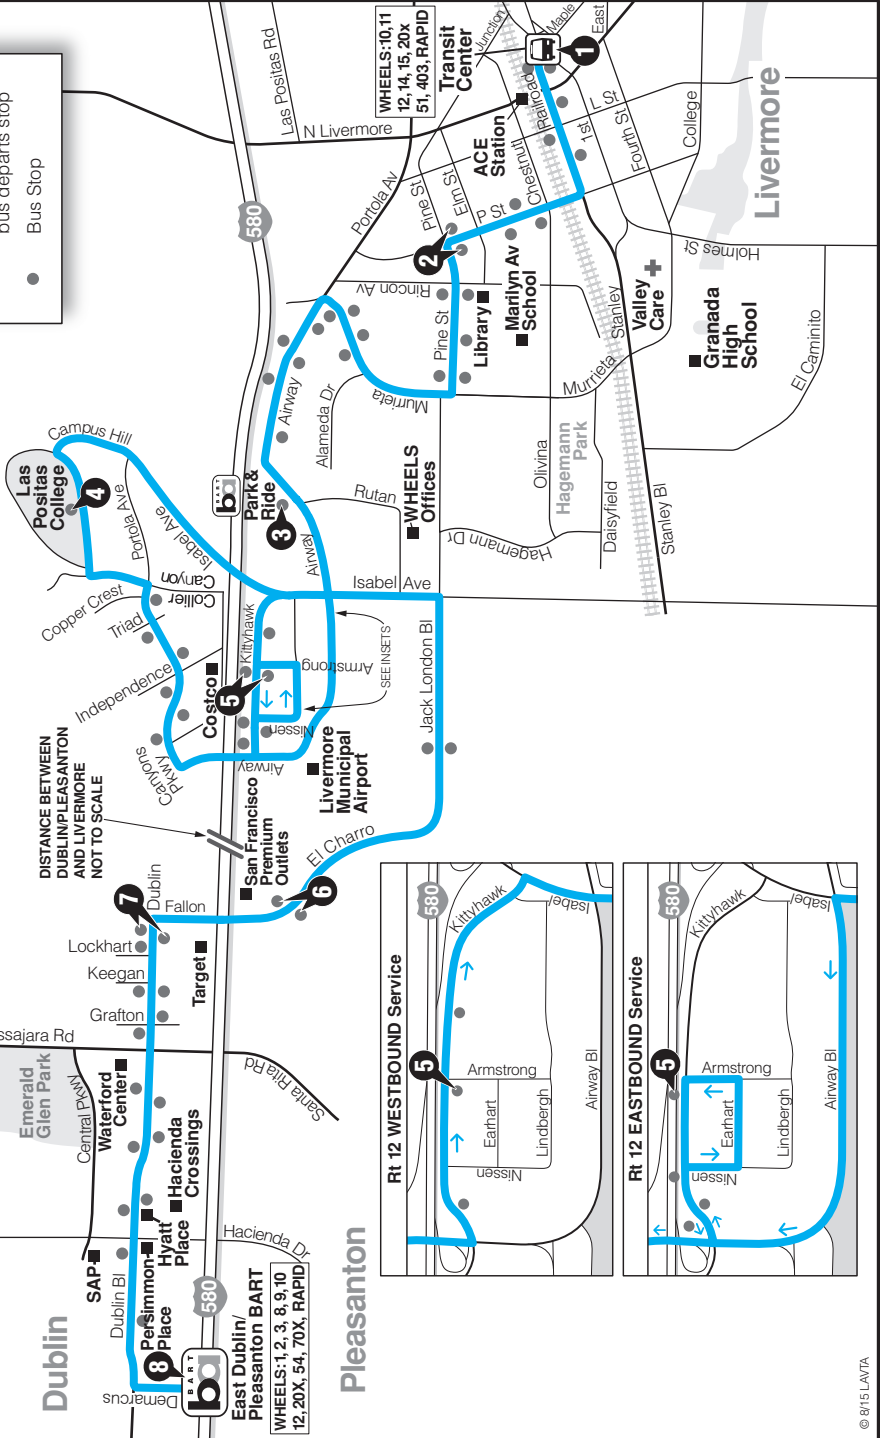

PM times
are shown
in bold

WEEKEND SERVICE

WHEELS ROUTE/RUTA 12

- Weekend Service
- Timepoint - See schedule for time bus departs stop
- Bus Stop

DISTANCE BETWEEN DUBLIN, PLEASANTON AND LIVERMORE NOT TO SCALE

Westbound Saturday

1	2	3	4	5	6	7	8
Livermore Transit Center	P Street/ Pine	Airway Park & Ride	Las Positas College	Kittyhawk/ Armstrong	Premium Outlets	Dublin Blvd/ Fallon	E. Dublin/ Pleasanton BART
9:02	9:08	9:14	9:20	9:27	9:33	9:35	9:46
10:02	10:08	10:14	10:20	10:27	10:33	10:35	10:46
11:02	11:08	11:14	11:20	11:27	11:33	11:35	11:46
12:02	12:08	12:14	12:20	12:27	12:33	12:35	12:46
1:02	1:08	1:14	1:20	1:27	1:33	1:35	1:46
2:02	2:08	2:14	2:20	2:27	2:33	2:35	2:46
3:02	3:08	3:14	3:20	3:27	3:33	3:35	3:46
4:02	4:08	4:14	4:20	4:27	4:33	4:35	4:46
5:02	5:08	5:14	5:20	5:27	5:33	5:35	5:46
6:02	6:08	6:14	6:20	6:27	6:33	6:35	6:46
7:02	7:08	7:14	7:20	7:27	7:33	7:35	7:46
8:02	8:08	8:14	8:20	8:27	8:33	8:35	8:46
9:02	9:08	9:14	9:20	9:27	9:33	9:35	9:46

Eastbound Saturday

8	7	6	5	4	3	2	1
E. Dublin/ Pleasanton BART	Dublin Blvd/ Fallon	Premium Outlets	Kittyhawk/ Armstrong	Las Positas College	Airway Park & Ride	P Street/ Pine	Livermore Transit Center
9:01	9:09	9:11	9:19	9:27	9:33	9:39	9:47
10:01	10:09	10:11	10:19	10:27	10:33	10:39	10:47
11:01	11:09	11:11	11:19	11:27	11:33	11:39	11:47
12:01	12:09	12:11	12:19	12:27	12:33	12:39	12:47
1:01	1:09	1:11	1:19	1:27	1:33	1:39	1:47
2:01	2:09	2:11	2:19	2:27	2:33	2:39	2:47
3:01	3:09	3:11	3:19	3:27	3:33	3:39	3:47
4:01	4:09	4:11	4:19	4:27	4:33	4:39	4:47
5:01	5:09	5:11	5:19	5:27	5:33	5:39	5:47
6:01	6:09	6:11	6:19	6:27	6:33	6:39	6:47
7:01	7:09	7:11	7:19	7:27	7:33	7:39	7:47
8:01	8:09	8:11	8:19	8:27	8:33	8:39	8:47
9:01	9:09	9:11	9:19	9:27	9:33	9:39	9:47