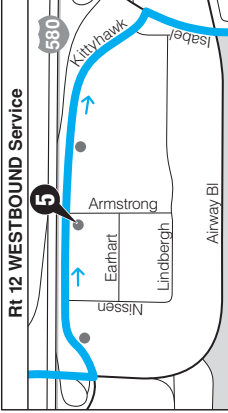

PM times
are shown
in bold

WEEKEND SERVICE

WHEELS ROUTE/RUTA 12

- Weekend Service
- Timepoint - See schedule for time bus departs stop
- Bus Stop

DISTANCE BETWEEN DUBLIN, PLEASANTON AND LIVERMORE NOT TO SCALE

East Dublin/ Pleasanton BART
WHEELS: 1, 2, 3, 8, 9, 10
12, 20X, 54, 70X, RAPID

© 8/15 LAVTA

Continued on next page

12

Transit Center to E. BART

With service to Murrieta Blvd,
Las Positas College, East Dublin

Westbound Saturday

1	2	3	4	5	6	7	8
Livermore Transit Center	P Street/ Pine	Airway Park & Ride	Las Positas College	Kittyhawk/ Armstrong	Premium Outlets	Dublin Blvd/ Fallon	E. Dublin/ Pleasanton BART
9:02	9:08	9:14	9:20	9:27	9:33	9:35	9:46
10:02	10:08	10:14	10:20	10:27	10:33	10:35	10:46
11:02	11:08	11:14	11:20	11:27	11:33	11:35	11:46
12:02	12:08	12:14	12:20	12:27	12:33	12:35	12:46
1:02	1:08	1:14	1:20	1:27	1:33	1:35	1:46
2:02	2:08	2:14	2:20	2:27	2:33	2:35	2:46
3:02	3:08	3:14	3:20	3:27	3:33	3:35	3:46
4:02	4:08	4:14	4:20	4:27	4:33	4:35	4:46
5:02	5:08	5:14	5:20	5:27	5:33	5:35	5:46
6:02	6:08	6:14	6:20	6:27	6:33	6:35	6:46
7:02	7:08	7:14	7:20	7:27	7:33	7:35	7:46
8:02	8:08	8:14	8:20	8:27	8:33	8:35	8:46
9:02	9:08	9:14	9:20	9:27	9:33	9:35	9:46

Eastbound Saturday

8	7	6	5	4	3	2	1
E. Dublin/ Pleasanton BART	Dublin Blvd/ Fallon	Premium Outlets	Kittyhawk/ Armstrong	Las Positas College	Airway Park & Ride	P Street/ Pine	Livermore Transit Center
9:01	9:09	9:11	9:19	9:27	9:33	9:39	9:47
10:01	10:09	10:11	10:19	10:27	10:33	10:39	10:47
11:01	11:09	11:11	11:19	11:27	11:33	11:39	11:47
12:01	12:09	12:11	12:19	12:27	12:33	12:39	12:47
1:01	1:09	1:11	1:19	1:27	1:33	1:39	1:47
2:01	2:09	2:11	2:19	2:27	2:33	2:39	2:47
3:01	3:09	3:11	3:19	3:27	3:33	3:39	3:47
4:01	4:09	4:11	4:19	4:27	4:33	4:39	4:47
5:01	5:09	5:11	5:19	5:27	5:33	5:39	5:47
6:01	6:09	6:11	6:19	6:27	6:33	6:39	6:47
7:01	7:09	7:11	7:19	7:27	7:33	7:39	7:47
8:01	8:09	8:11	8:19	8:27	8:33	8:39	8:47
9:01	9:09	9:11	9:19	9:27	9:33	9:39	9:47