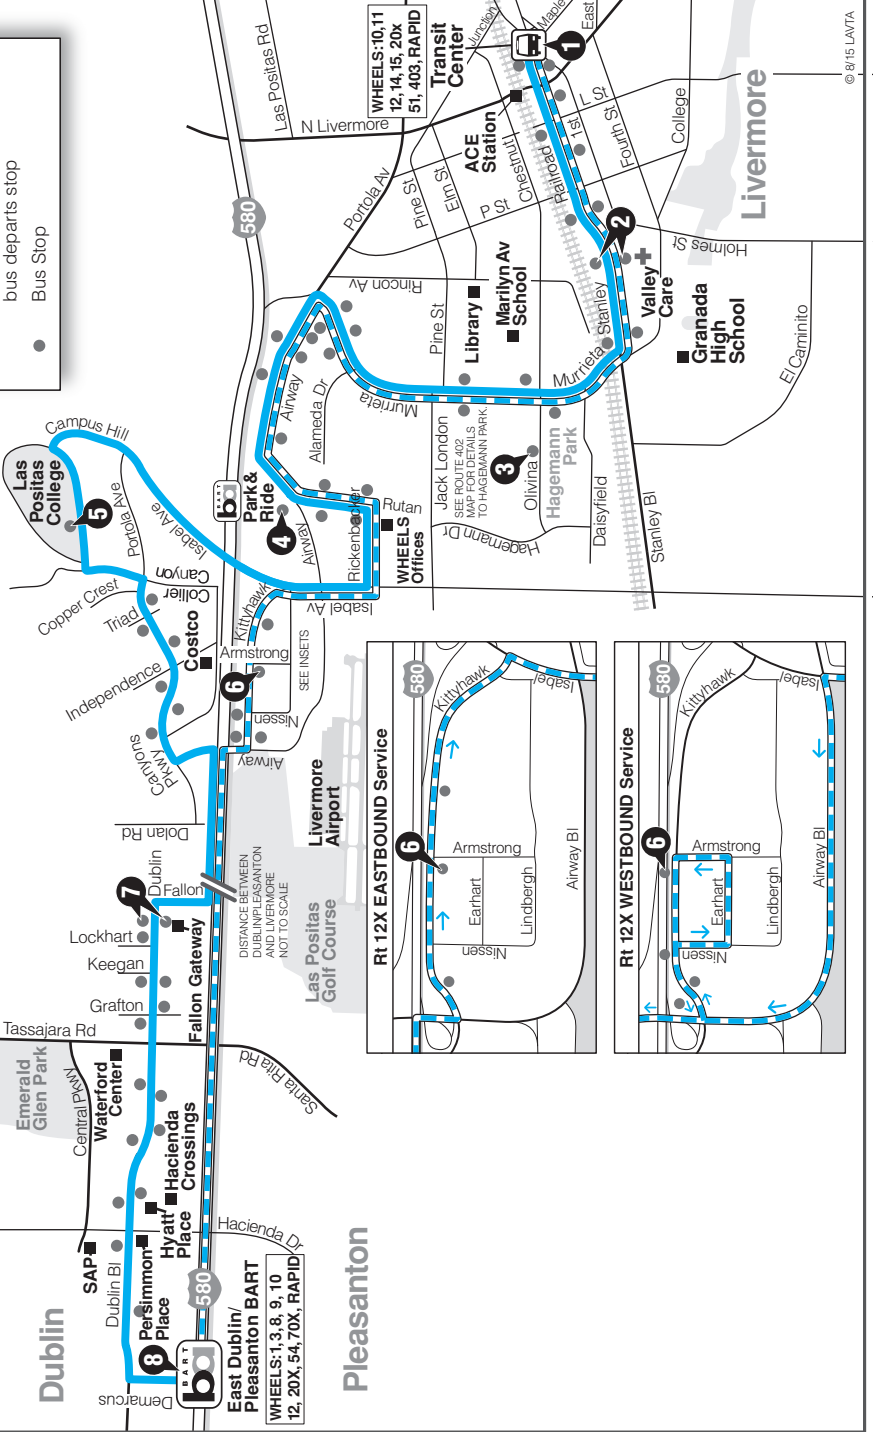

WEEKDAY SERVICE

WHEELS 12/12X ROUTE/RUTA

- Rt. 12 Service
- Rt. 12X Service
- 🕒 Timepoint - See schedule for time bus departs stop
- Bus Stop