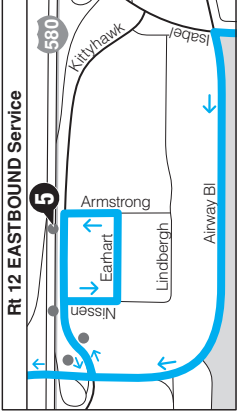

PM times
are shown
in bold

WEEKEND SERVICE

WHEELS ROUTE/RUTA 12

- Weekend Service
- Timepoint - See schedule for time bus departs stop
- Bus Stop

DISTANCE BETWEEN DUBLIN, PLEASANTON AND LIVERMORE NOT TO SCALE

East Dublin/ Pleasanton BART
WHEELS: 1, 2, 3, 8, 9, 10
12, 20X, 54, 70X, RAPID

© 8/15 LAVTA

Continued on next page

12

Transit Center to E. BART

With service to Murrieta Blvd,
Las Positas College, East Dublin

Westbound Saturday

1	2	3	4	5	6	7	8
Livermore Transit Center	P Street/ Pine	Airway Park & Ride	Las Positas College	Kittyhawk/ Armstrong	Premium Outlets	Dublin Blvd/ Fallon	E. Dublin/ Pleasanton BART
9:02	9:08	9:14	9:20	9:27	9:33	9:35	9:46
10:02	10:08	10:14	10:20	10:27	10:33	10:35	10:46
11:02	11:08	11:14	11:20	11:27	11:33	11:35	11:46
12:02	12:08	12:14	12:20	12:27	12:33	12:35	12:46
1:02	1:08	1:14	1:20	1:27	1:33	1:35	1:46
2:02	2:08	2:14	2:20	2:27	2:33	2:35	2:46
3:02	3:08	3:14	3:20	3:27	3:33	3:35	3:46
4:02	4:08	4:14	4:20	4:27	4:33	4:35	4:46
5:02	5:08	5:14	5:20	5:27	5:33	5:35	5:46
6:02	6:08	6:14	6:20	6:27	6:33	6:35	6:46
7:02	7:08	7:14	7:20	7:27	7:33	7:35	7:46
8:02	8:08	8:14	8:20	8:27	8:33	8:35	8:46
9:02	9:08	9:14	9:20	9:27	9:33	9:35	9:46

Eastbound Saturday

8	7	6	5	4	3	2	1
E. Dublin/ Pleasanton BART	Dublin Blvd/ Fallon	Premium Outlets	Kittyhawk/ Armstrong	Las Positas College	Airway Park & Ride	P Street/ Pine	Livermore Transit Center
9:01	9:09	9:11	9:19	9:27	9:33	9:39	9:47
10:01	10:09	10:11	10:19	10:27	10:33	10:39	10:47
11:01	11:09	11:11	11:19	11:27	11:33	11:39	11:47
12:01	12:09	12:11	12:19	12:27	12:33	12:39	12:47
1:01	1:09	1:11	1:19	1:27	1:33	1:39	1:47
2:01	2:09	2:11	2:19	2:27	2:33	2:39	2:47
3:01	3:09	3:11	3:19	3:27	3:33	3:39	3:47
4:01	4:09	4:11	4:19	4:27	4:33	4:39	4:47
5:01	5:09	5:11	5:19	5:27	5:33	5:39	5:47
6:01	6:09	6:11	6:19	6:27	6:33	6:39	6:47
7:01	7:09	7:11	7:19	7:27	7:33	7:39	7:47
8:01	8:09	8:11	8:19	8:27	8:33	8:39	8:47
9:01	9:09	9:11	9:19	9:27	9:33	9:39	9:47