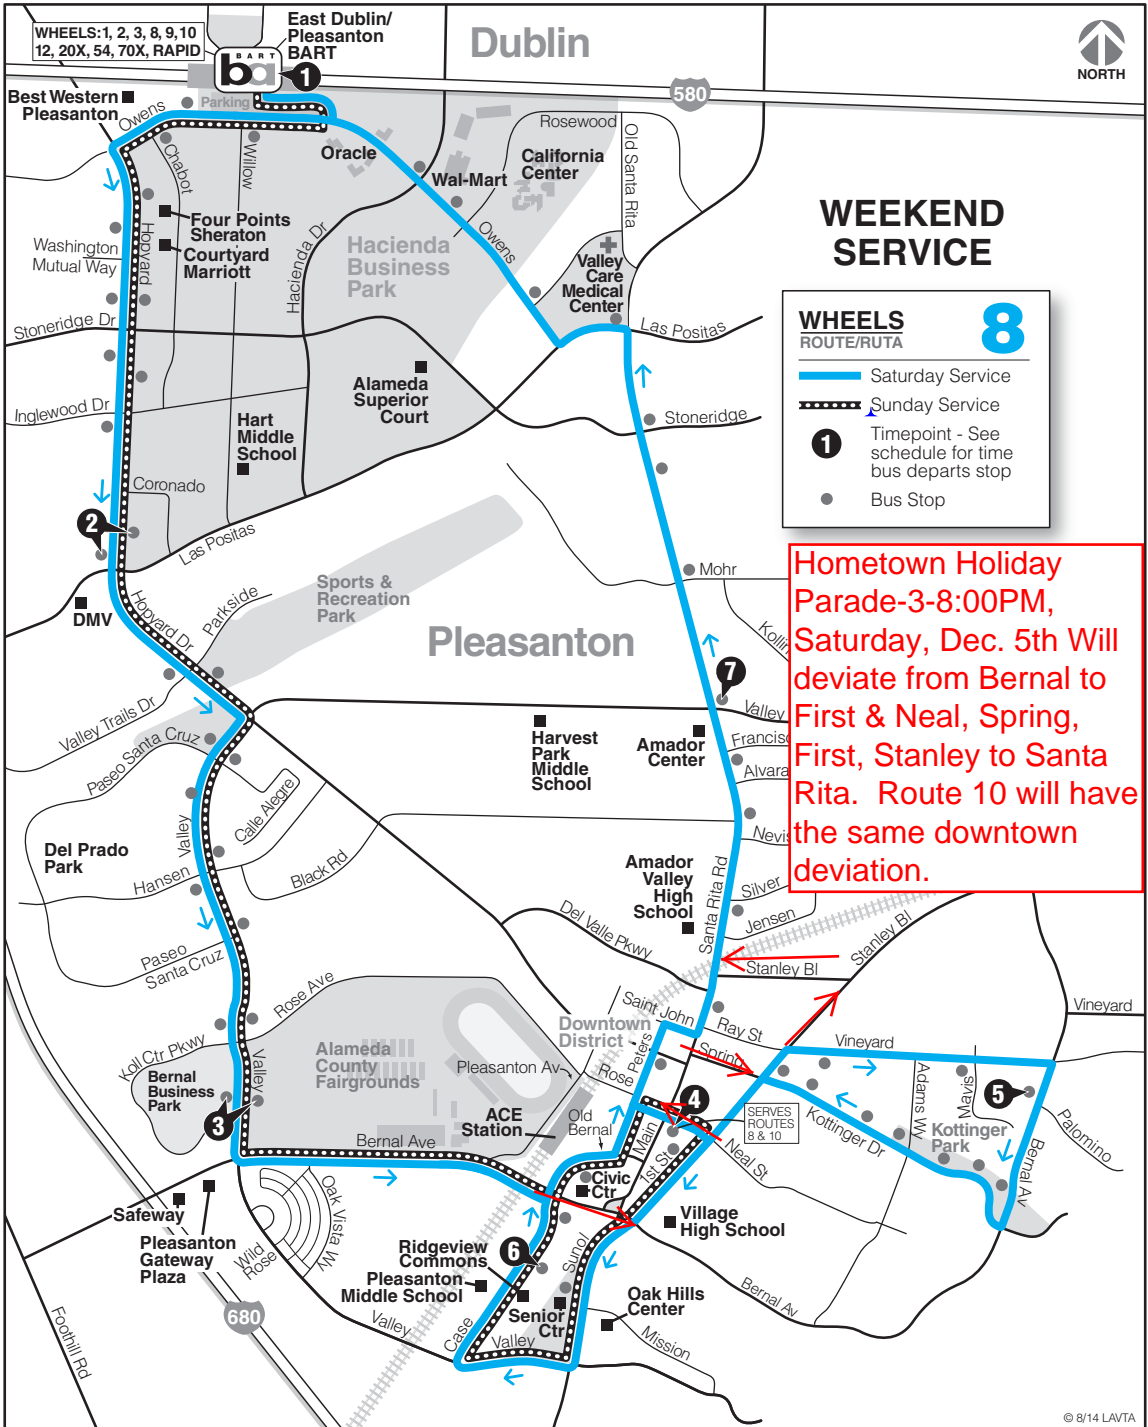

WHEELS: 1, 2, 3, 8, 9, 10
12, 20X, 54, 70X, RAPID

Dublin

WEEKEND SERVICE

WHEELS
ROUTE/RUTA

8

- Saturday Service
- - - Sunday Service
- **1** Timepoint - See schedule for time bus departs stop
- Bus Stop

Hometown Holiday Parade-3-8:00PM, Saturday, Dec. 5th Will deviate from Bernal to First & Neal, Spring, First, Stanley to Santa Rita. Route 10 will have the same downtown deviation.