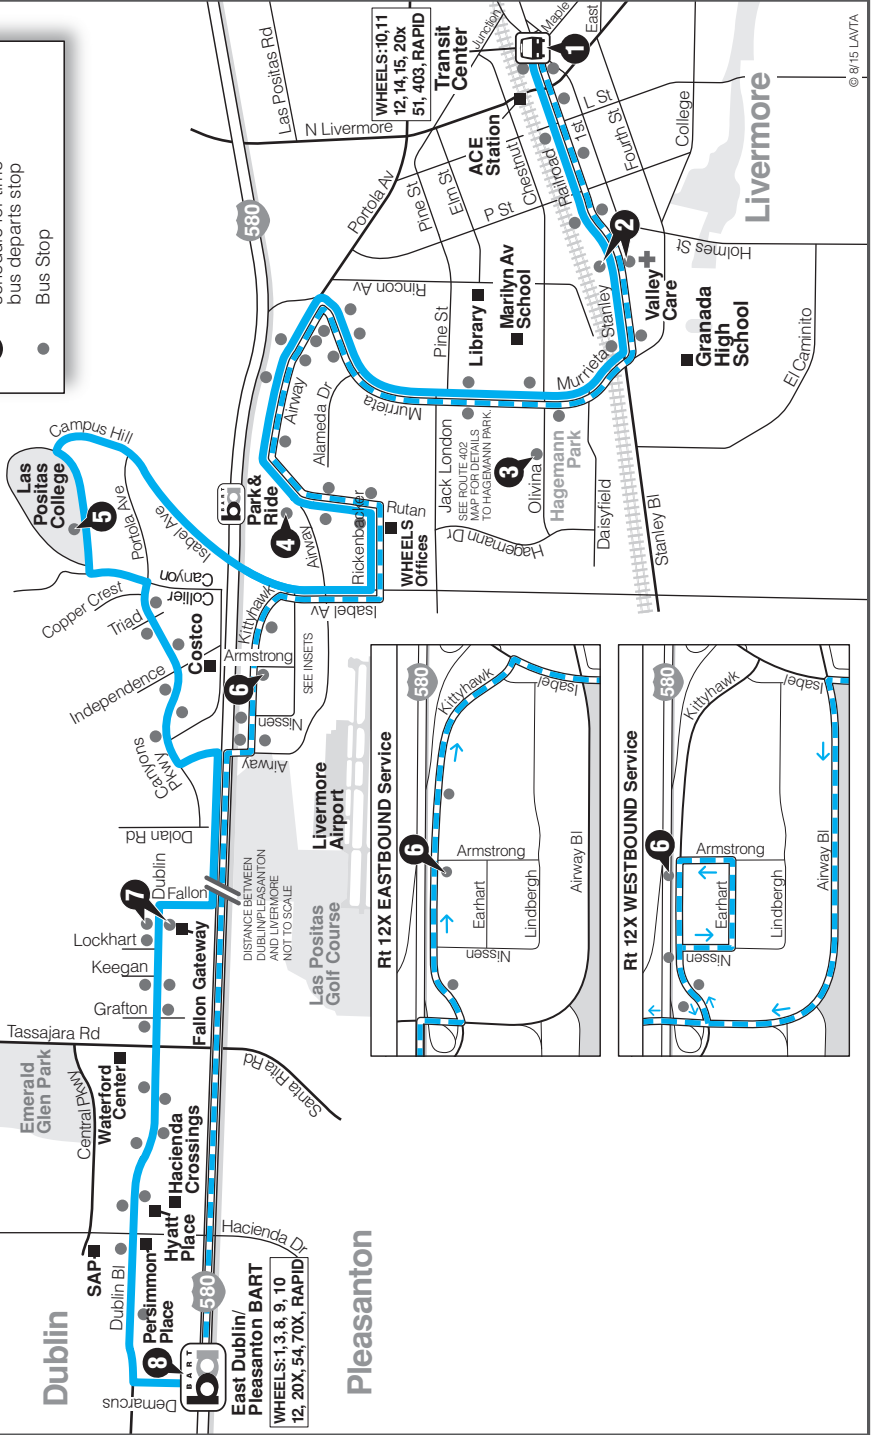

## WHEELS 12/12X ROUTE/RUTA

-  Rt. 12 Service
-  Rt. 12X Service
-  Timepoint - See schedule for time bus departs stop
-  Bus Stop

East Dublin/  
Pleasanton BART  
WHEELS: 1, 3, 8, 9, 10  
12, 20X, 54, 70X, RAPID

Express (**12x**) trip

\*See Route 402 for map and schedule information.

PM times  
are shown  
in bold

Weather, special events, and traffic conditions may alter service. *El clima, eventos especiales y congestión de tráfico puede afectar el servicio.*

# 12

- Weekend Service
- Timepoint - See schedule for time bus departs stop
- Bus Stop

DISTANCE BETWEEN DUBLIN, PLEASANTON AND LIVERMORE NOT TO SCALE

© 2/16 LAVTA

Continued on next page

### Eastbound Sunday

8	7	6	5	4	3	2	1
E. Dublin/ Pleasanton BART	Dublin Blvd/ Fallon	Premium Outlets	Kittyhawk/ Armstrong	Las Positas College	Airway Park & Ride	P Street/ Pine	Livermore Transit Center
10:01	10:09	10:11	10:19	10:27	10:33	10:39	10:47
<b>12:01</b>	<b>12:09</b>	<b>12:11</b>	<b>12:19</b>	<b>12:27</b>	<b>12:33</b>	<b>12:39</b>	<b>12:47</b>
<b>2:01</b>	<b>2:09</b>	<b>2:11</b>	<b>2:19</b>	<b>2:27</b>	<b>2:33</b>	<b>2:39</b>	<b>2:47</b>
<b>4:01</b>	<b>4:09</b>	<b>4:11</b>	<b>4:19</b>	<b>4:27</b>	<b>4:33</b>	<b>4:39</b>	<b>4:47</b>
<b>6:01</b>	<b>6:09</b>	<b>6:11</b>	<b>6:19</b>	<b>6:27</b>	<b>6:33</b>	<b>6:39</b>	<b>6:47</b>
<b>8:01</b>	<b>8:09</b>	<b>8:11</b>	<b>8:19</b>	<b>8:27</b>	<b>8:33</b>	<b>8:39</b>	<b>8:47</b>