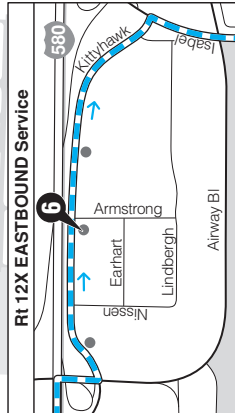

## WHEELS 12/12X ROUTE/RUTA

-  Rt. 12 Service
-  Rt. 12X Service
-  Timepoint - See schedule for time bus departs stop
-  Bus Stop

East Dublin/  
Pleasanton BART  
WHEELS: 1, 3, 8, 9, 10  
12, 20X, 54, 70X, RAPID

## Transit Center to E. BART

With service to Murrieta Blvd,  
Las Positas College, East Dublin