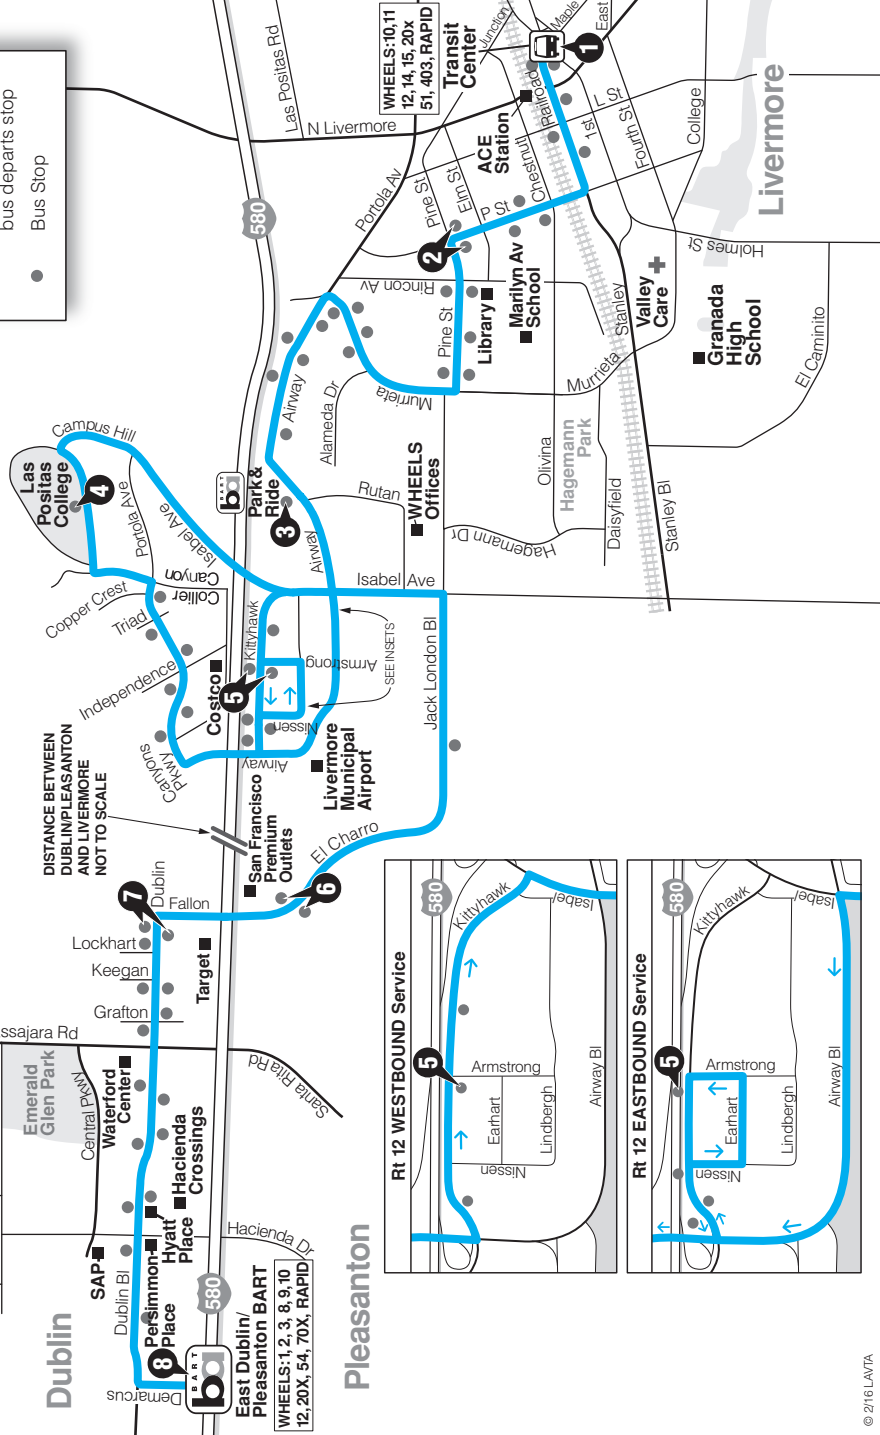

Express (12x) trip

\*See Route 402 for map and schedule information.

Weather, special events, and traffic conditions may alter service. *El clima, eventos especiales y congestión de tráfico puede afectar el servicio.*

# 12

- Weekend Service
- Timepoint - See schedule for time bus departs stop
- Bus Stop

DISTANCE BETWEEN DUBLIN, PLEASANTON AND LIVERMORE NOT TO SCALE

© 2/16 LAVTA

Continued on next page

### Eastbound Sunday

8	7	6	5	4	3	2	1
E. Dublin/ Pleasanton BART	Dublin Blvd/ Fallon	Premium Outlets	Kittyhawk/ Armstrong	Las Positas College	Airway Park & Ride	P Street/ Pine	Livermore Transit Center
10:01	10:09	10:11	10:19	10:27	10:33	10:39	10:47
<b>12:01</b>	<b>12:09</b>	<b>12:11</b>	<b>12:19</b>	<b>12:27</b>	<b>12:33</b>	<b>12:39</b>	<b>12:47</b>
<b>2:01</b>	<b>2:09</b>	<b>2:11</b>	<b>2:19</b>	<b>2:27</b>	<b>2:33</b>	<b>2:39</b>	<b>2:47</b>
<b>4:01</b>	<b>4:09</b>	<b>4:11</b>	<b>4:19</b>	<b>4:27</b>	<b>4:33</b>	<b>4:39</b>	<b>4:47</b>
<b>6:01</b>	<b>6:09</b>	<b>6:11</b>	<b>6:19</b>	<b>6:27</b>	<b>6:33</b>	<b>6:39</b>	<b>6:47</b>
<b>8:01</b>	<b>8:09</b>	<b>8:11</b>	<b>8:19</b>	<b>8:27</b>	<b>8:33</b>	<b>8:39</b>	<b>8:47</b>