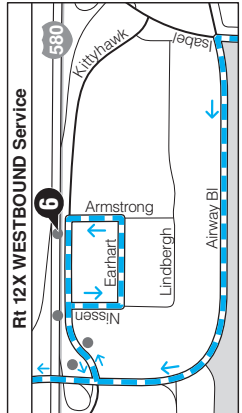

## WHEELS 12/12X ROUTE/RUTA

-  Rt. 12 Service
-  Rt. 12X Service
-  Timepoint - See schedule for time bus departs stop
-  Bus Stop

East Dublin/  
Pleasanton BART  
WHEELS: 1, 3, 8, 9, 10  
12, 20X, 54, 70X, RAPID

## Transit Center to E. BART

With service to Murrieta Blvd,  
Las Positas College, East Dublin

## WHEELS ROUTE/RUTA