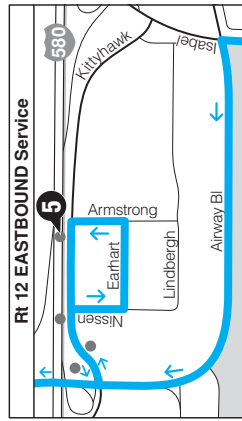

WEEKEND SERVICE

WHEELS ROUTE/RUTA

12

- Weekend Service
- Timepoint - See schedule for time bus departs stop
- Bus Stop

DISTANCE BETWEEN DUBLIN, PLEASANTON AND LIVERMORE NOT TO SCALE

© 2/16 LAVTA

Continued on next page