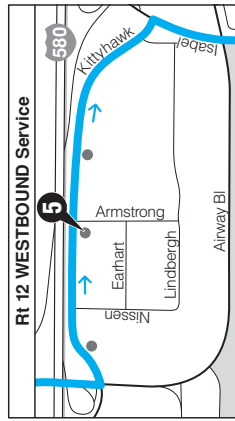

WEEKEND SERVICE

WHEELS ROUTE/RUTA

12

- Weekend Service
- Timepoint - See schedule for time bus departs stop
- Bus Stop

DISTANCE BETWEEN DUBLIN, PLEASANTON AND LIVERMORE NOT TO SCALE

© 2/16 LAVTA

Continued on next page