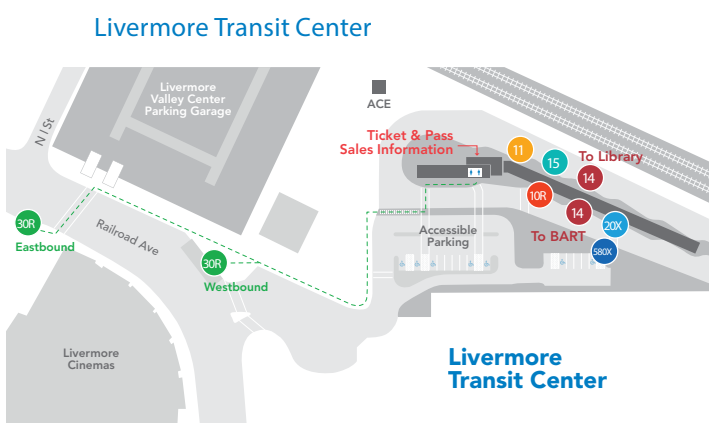

Open for 14 Route Map & Weekday Times

WESTBOUND					LIBRARY LOOP			EASTBOUND				
8:36	8:31	8:26	8:17	8:05	8:01	7:55	7:50	8:50	8:39	8:30	8:24	8:16
7:36	7:31	7:26	7:17	7:05	2:01	1:55	1:50	1:50	1:39	1:30	1:24	1:16
6:36	6:31	6:26	6:17	6:05	1:01	12:55	12:50	12:50	12:39	12:30	12:24	12:16
5:36	5:31	5:26	5:17	5:05	12:01	11:55	11:50	11:50	11:39	11:30	11:24	11:16
4:36	4:31	4:26	4:17	4:05	11:01	10:55	10:50	10:50	10:39	10:30	10:24	10:16
3:36	3:31	3:26	3:17	3:05	10:01	9:55	9:50	9:50	9:39	9:30	9:24	9:16
2:36	2:31	2:26	2:17	2:05	9:01	8:55	8:50	8:50	8:39	8:30	8:24	8:16
1:36	1:31	1:26	1:17	1:05								
12:36	12:31	12:26	12:17	12:05								
11:36	11:31	11:26	11:17	11:05								
10:36	10:31	10:26	10:17	10:05								
9:36	9:31	9:26	9:17	9:05								
8:36	8:31	8:26	8:17	8:05								

PM times are shown in bold

Station Maps

Information

14 Pleasanton-Livermore

Effective Date: September 6, 2016

Bus Riding Basics

- Use exact fare; drivers do not carry change.
- Smoking, eating, drinking, and littering are strictly prohibited.
- Service animals are permitted on the bus. Other pets are permitted only if transported in a closed pet carrier.
- Use earphones with audio and video devices.
- All Wheels buses are wheelchair lift-or-ramp equipped.
- Buses are equipped with bike racks located on the front bumper.
- If the bike rack is full, ask the driver if you can bring the bike onboard. Bikes are allowed onboard at the driver's discretion.
- Arrive at your stop at least five minutes early.
- All Wheels buses are capable of being lowered so that it is easier to board the bus.
- Wheels buses stop at designated bus stops only.

ADA/Title VI

The Americans with Disabilities Act of 1990 (ADA) guarantees persons with disabilities full and equal access to the same services and accommodates that are available to people without disabilities.

Title VI is a section of the Civil Rights Act of 1964 requiring that "No person in the United States shall on the grounds of race, color or national origin, be excluded from participation in, be denied the benefits of, or be subjected to discrimination under any program or activity receiving federal financial assistance." If you believe that you have received discriminatory treatment by Wheels on the basis of your race, color or national origin, you have the right to file a complaint with the Wheels Title VI Coordinator. For more information, call 925-455-7500.

Cash Fares

$2.00
Regular Fare

$1.00
Senior/Disabled Fare

Transfers may be requested when first boarding the bus. All buses accept **Clipper** cards.

For detailed information about Wheels Fares, please see the Fares and Policies Brochure

14 Pleasanton-Livermore

Livermore Transit Center, Livermore Civic Center, Livermore Library, Jack London, Stoneridge Creek, Premium Outlets, Stoneridge, Hacienda, E. Dublin/Pleasanton BART

Days of Operation: **Weekdays** | **Sat** | **Sun**

For Information about Holiday Services, please see the Fares and Policies Brochure

Customer Service

www.wheelsbus.com
925.455.7500