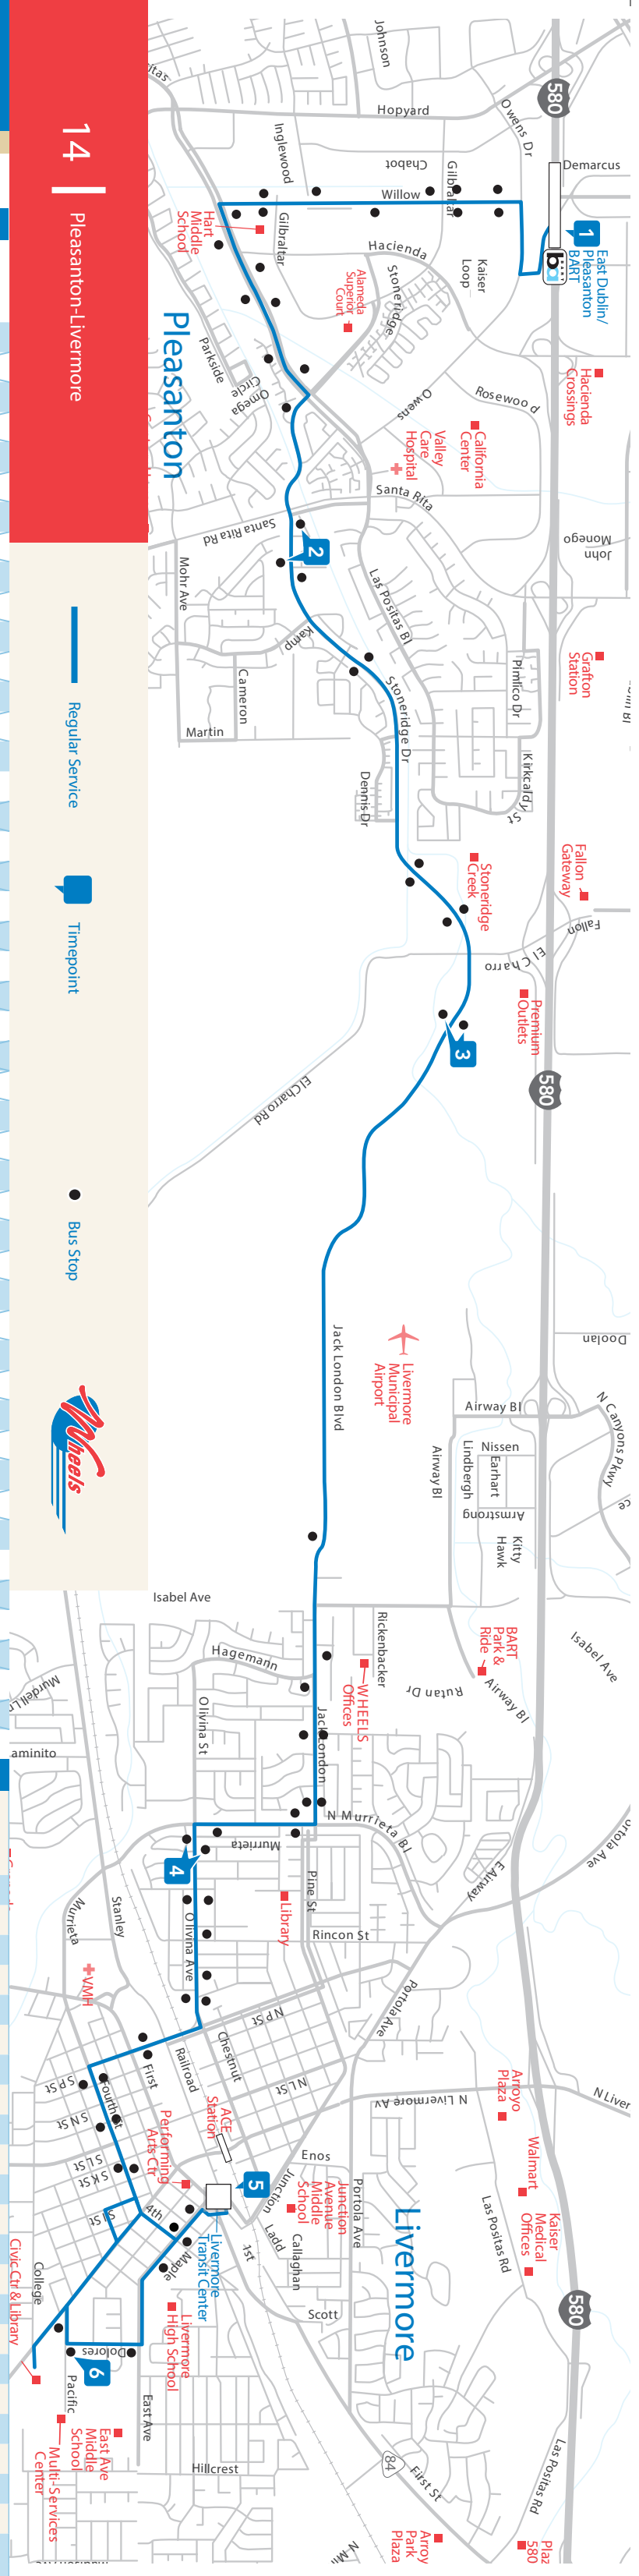

WESTBOUND				
5 Transit Center	4 Olivina & Murrieta	3 Premium Outlets	2 Stoneridge & Santa Rita	1 E. BART Station
6:16	6:30	6:39	6:44	6:50
6:46	7:00	7:09	7:14	7:20
7:16	7:30	7:39	7:44	7:50
7:46	8:00	8:09	8:14	8:20
8:16	8:30	8:39	8:44	8:50
8:46	9:00	9:09	9:14	9:20
9:10	9:22	9:31	9:36	9:41
9:40	9:52	10:01	10:06	10:11
10:10	10:22	10:31	10:36	10:41
11:10	11:22	11:31	11:36	11:41
12:10	12:22	12:31	12:36	12:41
1:10	1:22	1:31	1:36	1:41
2:10	2:22	2:31	2:36	2:41
3:10	3:22	3:31	3:36	3:41
3:40	3:52	4:01	4:06	4:11
4:10	4:22	4:31	4:36	4:41
4:43	4:57	5:06	5:14	5:20
5:13	5:27	5:36	5:44	5:50
5:43	5:57	6:06	6:14	6:20
6:13	6:27	6:36	6:44	6:50
6:40	6:52	7:01	7:06	7:11
7:10	7:22	7:31	7:36	7:41
8:10	8:22	8:31	8:36	8:41

14 | Pleasanton-Livermore

Regular Service

Timepoint

Bus Stop