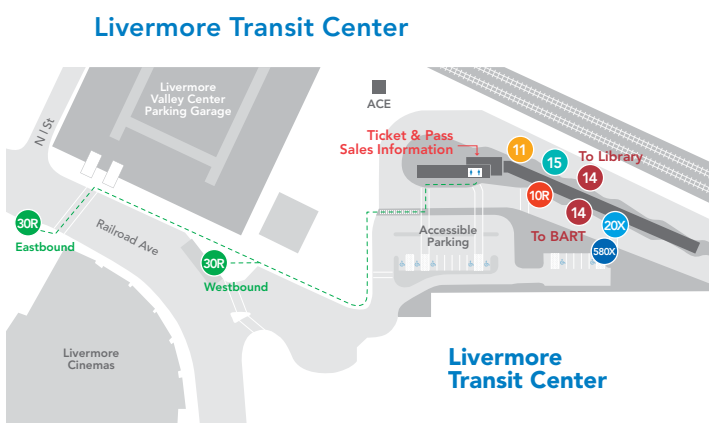

Open for 14 Route Map & Weekday Times

WESTBOUND					LIBRARY LOOP			EASTBOUND				
8:36	8:31	8:26	8:17	8:05	10:01	9:55	9:50	9:50	9:39	9:30	9:24	9:16
7:36	7:31	7:26	7:17	7:05	9:01	8:55	8:50	8:50	8:39	8:30	8:24	8:16
6:36	6:31	6:26	6:17	6:05	8:01	7:55	7:50	7:50	7:39	7:30	7:24	7:16
5:36	5:31	5:26	5:17	5:05	7:01	6:55	6:50	6:50	6:39	6:30	6:24	6:16
4:36	4:31	4:26	4:17	4:05	6:01	5:55	5:50	5:50	5:39	5:30	5:24	5:16
3:36	3:31	3:26	3:17	3:05	5:01	4:55	4:50	4:50	4:39	4:30	4:24	4:16
2:36	2:31	2:26	2:17	2:05	4:01	3:55	3:50	3:50	3:39	3:30	3:24	3:16
1:36	1:31	1:26	1:17	1:05	3:01	2:55	2:50	2:50	2:39	2:30	2:24	2:16
12:36	12:31	12:26	12:17	12:05	2:01	1:55	1:50	1:50	1:39	1:30	1:24	1:16
11:36	11:31	11:26	11:17	11:05	1:01	12:55	12:50	12:50	12:39	12:30	12:24	12:16
10:36	10:31	10:26	10:17	10:05	12:01	11:55	11:50	11:50	11:39	11:30	11:24	11:16
9:36	9:31	9:26	9:17	9:05	11:01	10:55	10:50	10:50	10:39	10:30	10:24	10:16
8:36	8:31	8:26	8:17	8:05	10:01	9:55	9:50	9:50	9:39	9:30	9:24	9:16
					9:01	8:55	8:50	8:50	8:39	8:30	8:24	8:16
					8:01	7:55	7:50	7:50	7:39	7:30	7:24	7:16

PM times are shown in bold

Station Maps

Information

14 Pleasanton-Livermore

Effective Date: September 6, 2016

Bus Riding Basics

- Use exact fare; drivers do not carry change.
- Smoking, eating, drinking, and littering are strictly prohibited.
- Service animals are permitted on the bus. Other pets are permitted only if transported in a closed pet carrier.
- Use earphones with audio and video devices.
- All Wheels buses are wheelchair lift-or-ramp equipped.
- Buses are equipped with bike racks located on the front bumper.
- If the bike rack is full, ask the driver if you can bring the bike onboard. Bikes are allowed onboard at the driver's discretion.
- Arrive at your stop at least five minutes early.
- All Wheels buses are capable of being lowered so that it is easier to board the bus.
- Wheels buses stop at designated bus stops only.

ADA/Title VI

The Americans with Disabilities Act of 1990 (ADA) guarantees persons with disabilities full and equal access to the same services and accommodates that are available to people without disabilities.

Title VI is a section of the Civil Rights Act of 1964 requiring that "No person in the United States shall on the grounds of race, color or national origin, be excluded from participation in, be denied the benefits of, or be subjected to discrimination under any program or activity receiving federal financial assistance." If you believe that you have received discriminatory treatment by Wheels on the basis of your race, color or national origin, you have the right to file a complaint with the Wheels Title VI Coordinator. For more information, call 925-455-7500.

Cash Fares

$2.00
Regular Fare

$1.00
Senior/Disabled Fare

Transfers may be requested when first boarding the bus. All buses accept Clipper® cards.

For detailed information about Wheels Fares, please see the Fares and Policies Brochure

14 Pleasanton-Livermore

Livermore Transit Center, Livermore Civic Center, Livermore Library, Jack London, Stoneridge Creek, Premium Outlets, Stoneridge, Hacienda, E. Dublin/Pleasanton BART

Days of Operation: **Weekdays | Sat | Sun**

For Information about Holiday Services, please see the Fares and Policies Brochure

Customer Service

www.wheelsbus.com
925.455.7500