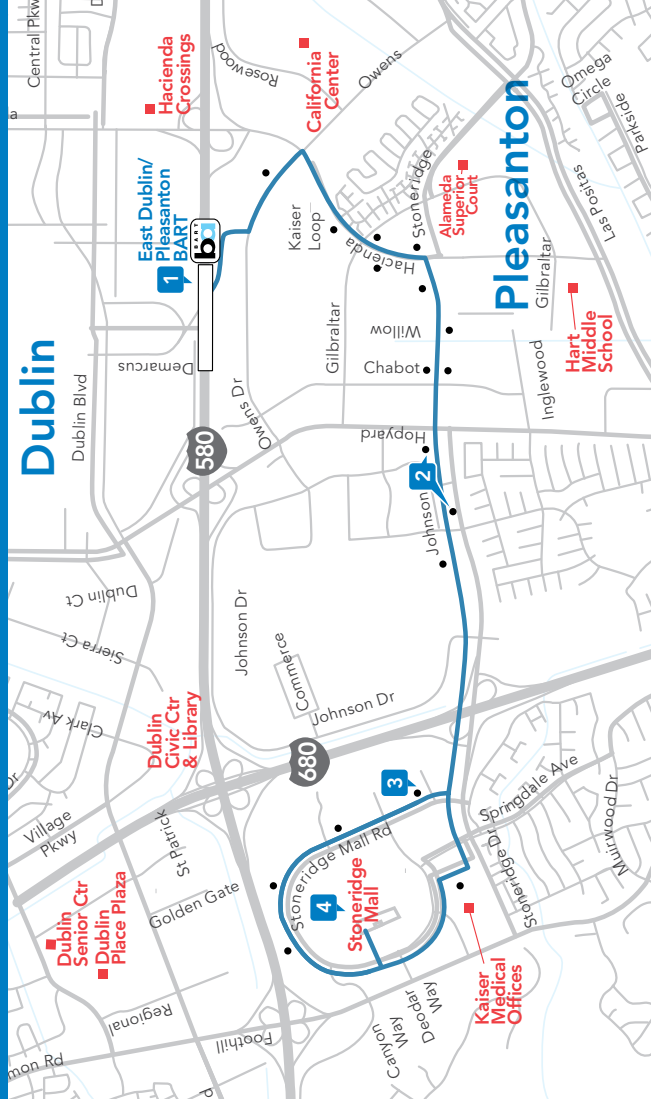

Saturday-Sunday

WESTBOUND

1 E. BART Station

2 Stoneridge & Hopyard

3 Stoneridge & McWilliams

4 Stoneridge Mall

4 Stoneridge Mall

4 Stoneridge Mall

EASTBOUND

2 Stoneridge & Hopyard

1 E. BART Station

8:16	8:21	8:25	8:30	8:35	8:42	8:48
8:56	9:01	9:05	9:10	9:15	9:22	9:28
9:36	9:41	9:45	9:50	9:55	10:02	10:08
10:16	10:21	10:25	10:30	10:35	10:42	10:48
10:56	11:01	11:05	11:10	11:15	11:22	11:28
11:36	11:41	11:45	11:50	11:55	12:02	12:08
12:16	12:21	12:25	12:30	12:35	12:42	12:48
12:56	1:01	1:05	1:10	1:15	1:22	1:28
1:36	1:41	1:45	1:50	1:55	2:02	2:08
2:16	2:21	2:25	2:30	2:35	2:42	2:48
2:56	3:01	3:05	3:10	3:15	3:22	3:28
3:36	3:41	3:45	3:50	3:55	4:02	4:08
4:16	4:21	4:25	4:30	4:35	4:42	4:48
4:56	5:01	5:05	5:10	5:15	5:22	5:28
5:36	5:41	5:45	5:50	5:55	6:02	6:08
6:16	6:21	6:25	6:30	6:35	6:42	6:48
6:56	7:01	7:05	7:10	7:15	7:22	7:28
7:36	7:41	7:45	7:50	7:55	8:02	8:08
8:20	8:25	8:29	8:34	8:39	8:46	8:52
9:20	9:25	9:29	9:34	9:39	9:46	9:52
10:20	10:25	10:29	10:34	10:39	10:46	10:52
11:20	11:25	11:29	11:34	11:39	11:46	11:52
12:20	12:25	12:29	12:34	12:39	12:46	12:52

# 3 | Stoneridge

Regular Service

Timepoint

Bus Stop