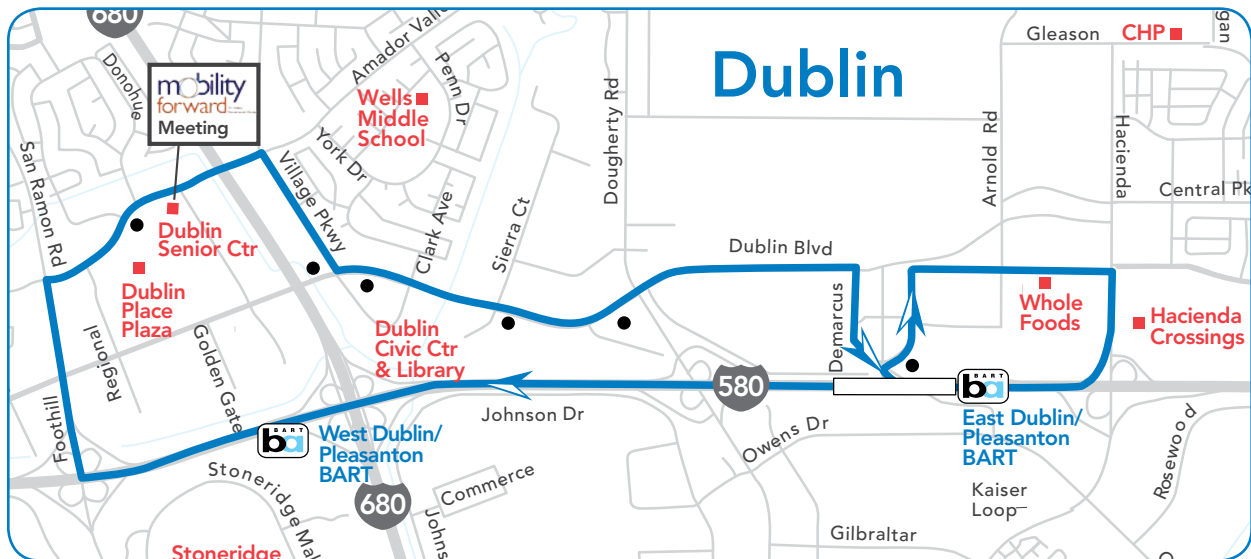

Mobility Forward Shuttle Schedule

Dublin Mobility Forward Meeting

Wednesday, November 15 from 10 - 12 PM

Dublin Senior Center, 7600 Amador Valley Blvd.

This free shuttle will be provided from East Dublin/Pleasanton BART, operating every 30 minutes from 9 AM to 12:30 PM.

E. Dublin / Pleasanton BART Depart	Amador Valley/ Donohue Arrive	Amador Valley/ Donohue Leave	E. Dublin/ Pleasanton BART Arrive
9:02	9:12	9:15	9:25
9:32	9:42	9:45	9:55
10:02	10:12	10:15	10:25
10:32	10:42	10:45	10:55
11:02	11:12	11:15	11:25
11:32	11:42	11:45	11:55
12:02	12:12	12:15	12:25

Public Transportation for Older Adults and People with Disabilities
A service of the Livermore Amador Valley Transit Authority

For more information, visit:

wheelsbus.com/mobility-forward-tri-valley-paratransit-assessment-study