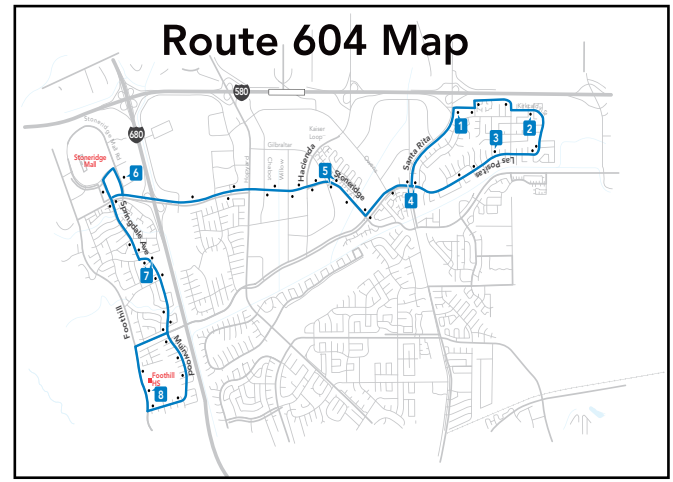

Wheels Summer School Service Schedules

Foothill High School
Summer Service Change
Effective June 12, 2017

wheelsbus.com

Route 602 AM Times

1 Sunol & Mission	2 Case Ave.	3 Del Prado Park	4 Parkside & Glenda	5 Valley Trails Park	6 Las Positas & Dorman	7 Foothill High
7:30	7:33	7:39	7:48	7:55	8:02	8:10

Route 602 PM Times

7 Foothill High	6 Las Positas & Dorman	5 Valley Trails Park	4 Parkside & Glenda	3 Del Prado Park	2 Case Ave.	1 Sunol & Mission
1:27	1:31	1:36	1:43	1:51	2:00	2:05

Route 604 AM Times

1 Pimlico & Santa Rita	2 Kircaldy & Stacy	3 Las Positas & Gulfstream	4 Las Positas & Santa Rita	5 Stoneridge & Hacienda	6 Stoneridge & McWilliams	7 Muirwood Park	8 Foothill High
7:37	7:39	7:43	7:46	7:50	7:56	8:01	8:10

Route 604 PM Times

8 Foothill High	7 Muirwood Park	6 Stoneridge & McWilliams	5 Stoneridge & Hacienda	1 Pimlico & Santa Rita	2 Kircaldy & Stacy	3 Las Positas & Gulfstream	4 Las Positas & Fairlands
1:27	1:32	1:38	1:47	1:53	1:55	1:59	2:02