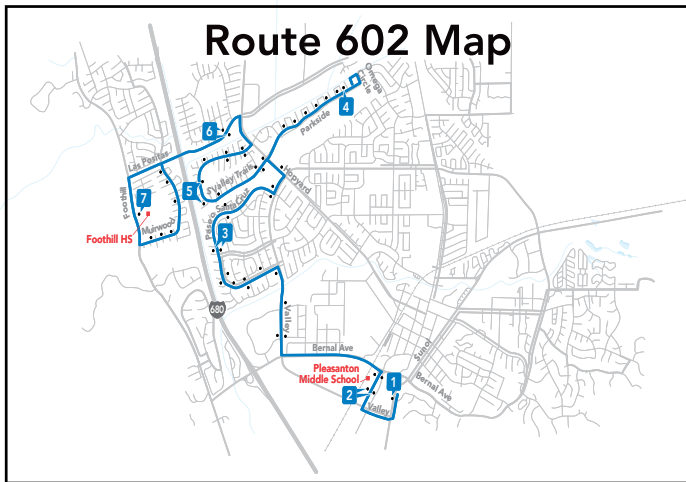

Wheels Summer School Service Schedules

Foothill High School
Summer Service Change
Effective June 12, 2017

wheelsbus.com

Route 602 AM Times

1 Sunol & Mission	2 Case Ave.	3 Del Prado Park	4 Parkside & Glenda	5 Valley Trails Park	6 Las Positas & Dorman	7 Foothill High
7:30	7:33	7:39	7:48	7:55	8:02	8:10

Route 602 PM Times

7 Foothill High	6 Las Positas & Dorman	5 Valley Trails Park	4 Parkside & Glenda	3 Del Prado Park	2 Case Ave.	1 Sunol & Mission
1:27	1:31	1:36	1:43	1:51	2:00	2:05

Route 604 AM Times

1 Pimlico & Santa Rita	2 Kircaldy & Stacy	3 Las Positas & Gulfstream	4 Las Positas & Santa Rita	5 Stoneridge & Hacienda	6 Stoneridge & McWilliams	7 Muirwood Park	8 Foothill High
7:37	7:39	7:43	7:46	7:50	7:56	8:01	8:10

Route 604 PM Times

8 Foothill High	7 Muirwood Park	6 Stoneridge & McWilliams	5 Stoneridge & Hacienda	1 Pimlico & Santa Rita	2 Kircaldy & Stacy	3 Las Positas & Gulfstream	4 Las Positas & Fairlands
1:27	1:32	1:38	1:47	1:53	1:55	1:59	2:02