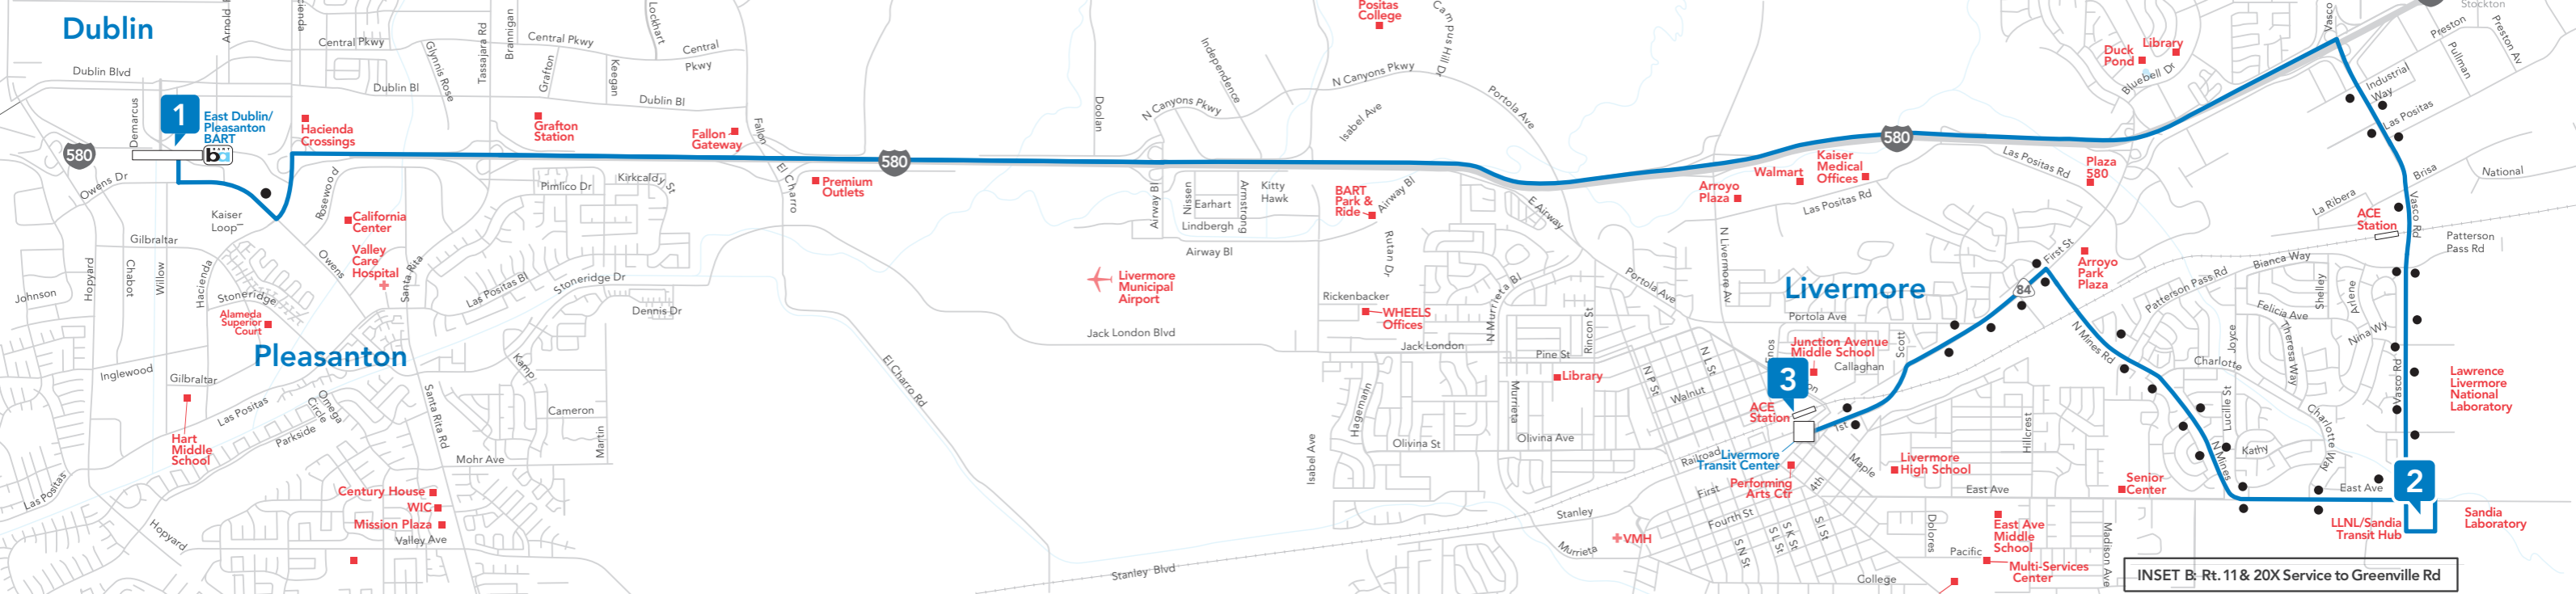

Dublin

2 East Dublin/
Pleasanton
BART

Pleasanton

Livermore

INSET B: Rt. 11 & 20X Service to Greenville Rd

INSET B: Rt. 11 & 20X Service to Greenville Rd