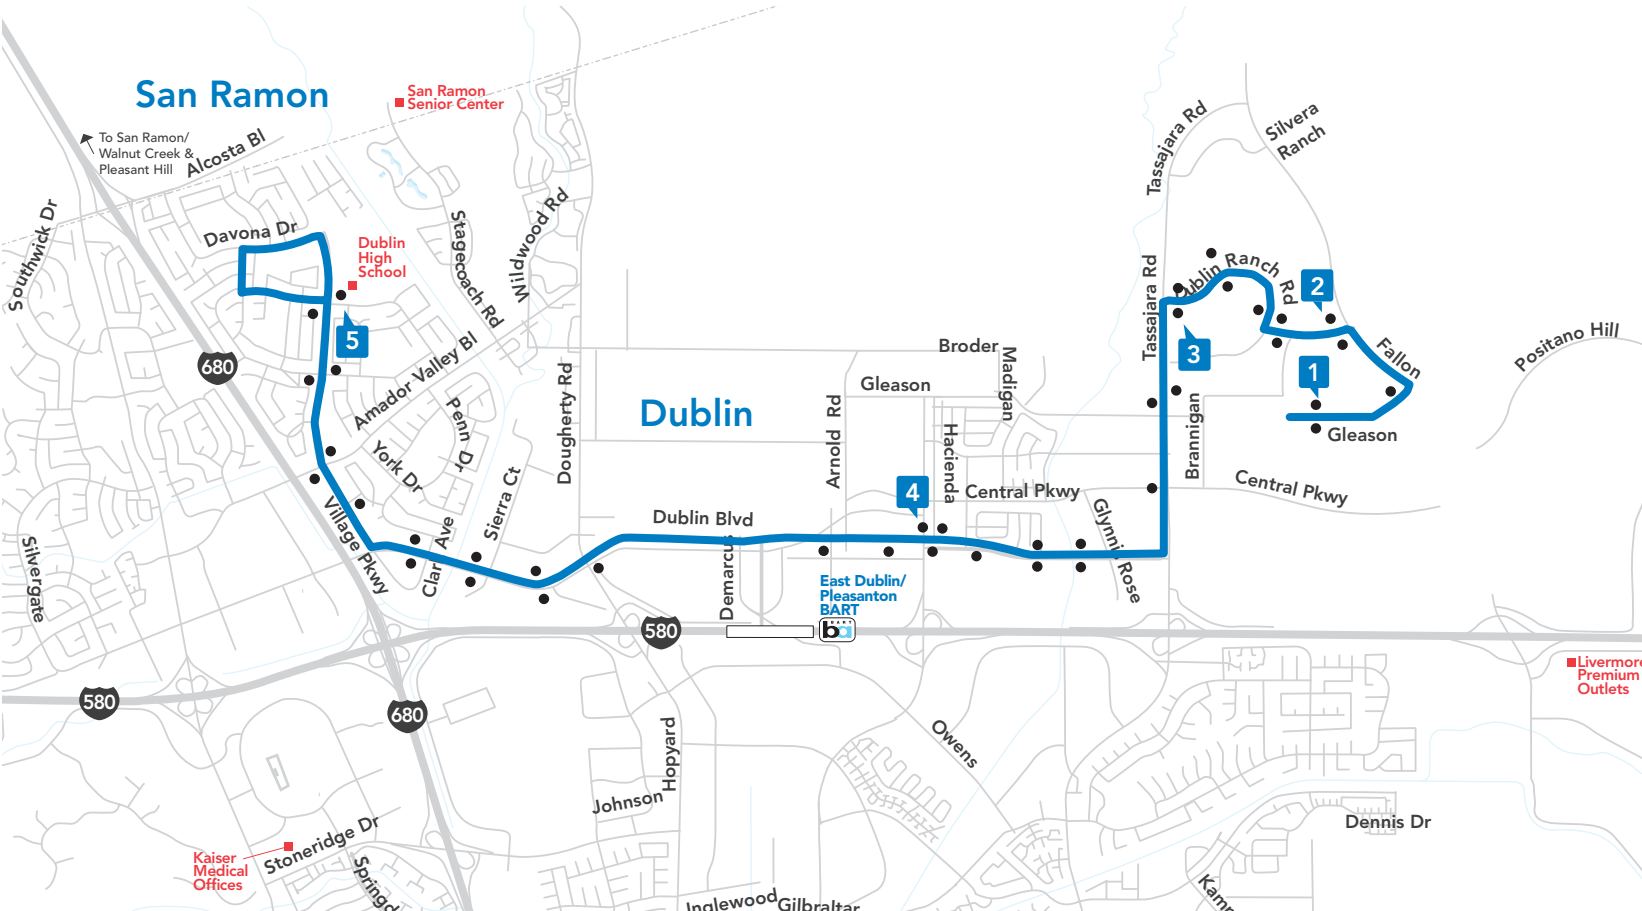

San Ramon

San Ramon Senior Center

Dublin High School

Dublin

East Dublin/Pleasanton BART

Livermore Premium Outlets

To San Ramon/
Walnut Creek &
Pleasant Hill

680

580

680

580

b