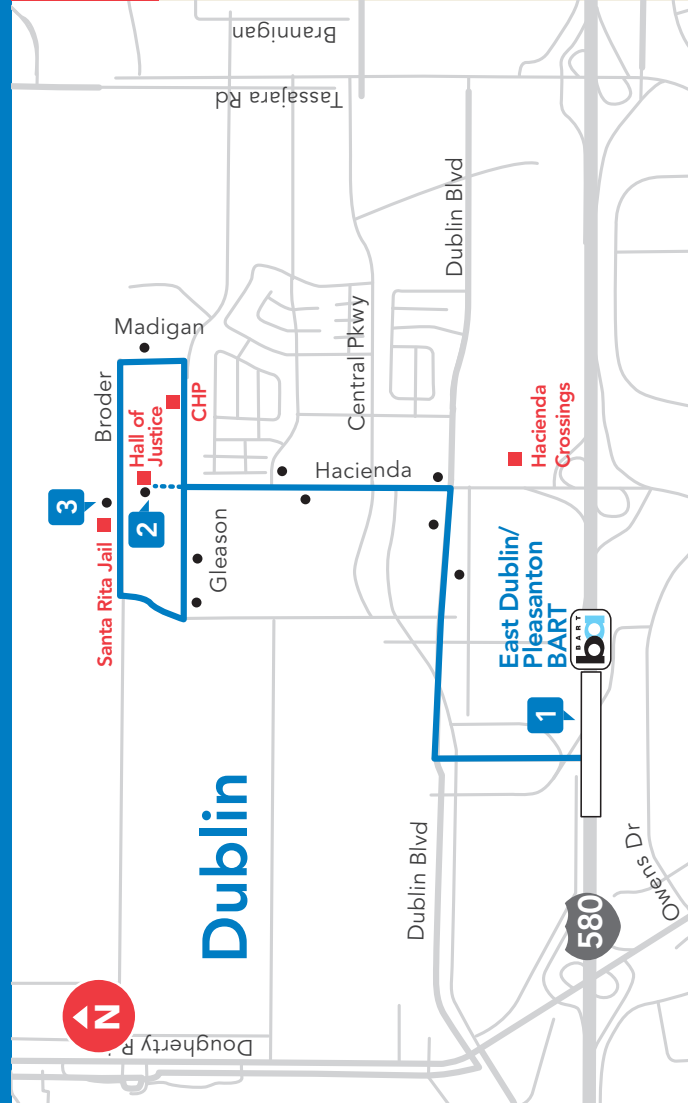

1

Gleason/Hacienda

E. Dublin/Pleasanton BART, East County Hall of Justice, Santa Rita Jail, Gleason Drive, Hacienda

Days of Operation: **Weekdays | Sat | Sun**

For Information about Holiday Services, please see the Fares and Policies Brochure

Customer Service

wheelsbus.com
(925) 455-7500

1 | Gleason/Hacienda

PM times are shown in bold

Monday-Friday

1 East Dublin / Pleasanton BART	2 East County Hall of Justice	3 Santa Rita Jail	1 East Dublin / Pleasanton BART
6:03	6:08	6:12	6:20
6:33	6:38	6:42	6:50
7:03	7:08	7:12	7:20
7:33	7:38	7:42	7:50
8:03	8:08	8:12	8:20
8:33	8:38	8:42	8:50
9:03	9:08	9:12	9:20
9:33	9:38	9:42	9:50
10:03	10:08	10:12	10:20
10:33	10:38	10:42	10:50
11:03	11:08	11:12	11:20
11:33	11:38	11:42	11:50
12:03	12:08	12:12	12:20
12:33	12:38	12:42	12:50
1:03	1:08	1:12	1:20
1:33	1:38	1:42	1:50
2:03	2:08	2:12	2:20
2:33	2:38	2:42	2:50
3:03	3:08	3:12	3:20
3:33	3:38	3:42	3:50
4:03	4:08	4:12	4:22
4:33	4:38	4:42	4:52
5:03	5:08	5:12	5:22
5:33	5:38	5:42	5:52
6:03	6:08	6:12	6:22
6:33	6:38	6:42	6:50
7:03	7:08	7:12	7:20
7:33	7:38	7:42	7:50
8:03	8:08	8:12	8:20
8:33	8:38	8:42	8:50

Saturday-Sunday

1 East Dublin / Pleasanton BART	2 East County Hall of Justice	3 Santa Rita Jail	1 East Dublin / Pleasanton BART
7:40		7:47	7:54
8:40		8:47	8:54
9:40		9:47	9:54
10:40		10:47	10:54
11:40		11:47	11:54
12:40		12:47	12:54
1:40		1:47	1:54
2:40		2:47	2:54
3:40		3:47	3:54
4:40		4:47	4:54
5:40		5:47	5:54
6:40		6:47	6:54
7:40		7:47	7:54
8:40		8:47	8:54

1
Gleason/Hacienda

Regular Service

Weekday Service

Timepoint

Bus Stop