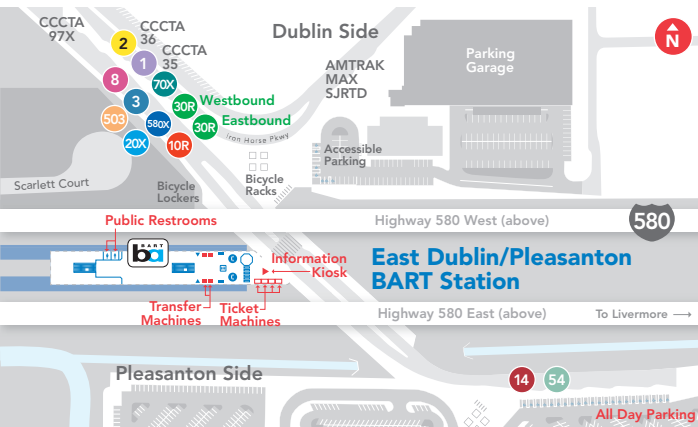

East Dublin/Pleasanton BART Station