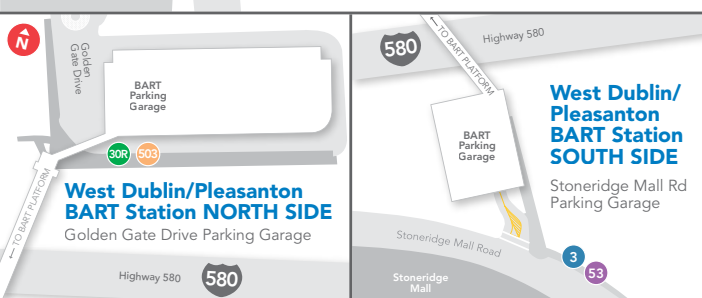

Saturday - Sunday

PM times are shown in bold

Station Maps

Information

30R | Dublin-Livermore via College

Bus Riding Basics

- Use exact fare; drivers do not carry change.
- Smoking, eating, drinking, and littering are strictly prohibited.
- Service animals are permitted on the bus. Other pets are permitted only if transported in a closed pet carrier.
- Use earphones with audio and video devices.
- All Wheels buses are wheelchair lift-or-ramp equipped.
- Buses are equipped with bike racks located on the front bumper.
- If the bike rack is full, ask the driver if you can bring the bike onboard. Bikes are allowed onboard at the driver's discretion.
- Arrive at your stop at least five minutes early.
- All Wheels buses are capable of being lowered so that it is easier to board the bus.
- Wheels buses stop at designated bus stops only.

ADA/Title VI

The Americans with Disabilities Act of 1990 (ADA) guarantees persons with disabilities full and equal access to the same services and accommodates that are available to people without disabilities.

Title VI is a section of the Civil Rights Act of 1964 requiring that "No person in the United States shall on the grounds of race, color or national origin, be excluded from participation in, be denied the benefits of, or be subjected to discrimination under any program or activity receiving federal financial assistance." If you believe that you have received discriminatory treatment by Wheels on the basis of your race, color or national origin, you have the right to file a complaint with the Wheels Title VI Coordinator. For more information, call (925) 455-7500.