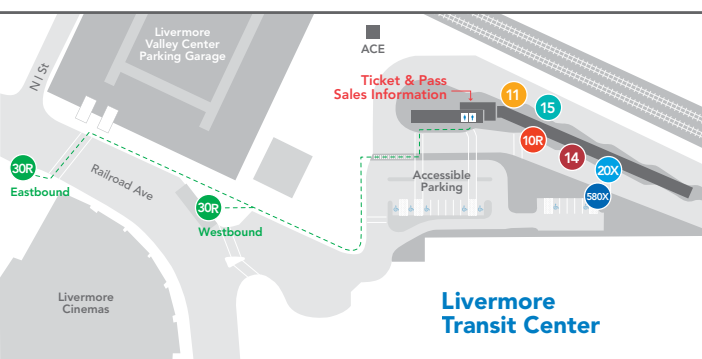

Saturday - Sunday

PM times are shown in bold

Station Maps

Information

30R | Dublin-Livermore via College

Bus Riding Basics

- Use exact fare; drivers do not carry change.
- Smoking, eating, drinking, and littering are strictly prohibited.
- Service animals are permitted on the bus. Other pets are permitted only if transported in a closed pet carrier.
- Use earphones with audio and video devices.
- All Wheels buses are wheelchair lift-or-ramp equipped.
- Buses are equipped with bike racks located on the front bumper.
- If the bike rack is full, ask the driver if you can bring the bike onboard. Bikes are allowed onboard at the driver's discretion.
- Arrive at your stop at least five minutes early.
- All Wheels buses are capable of being lowered so that it is easier to board the bus.
- Wheels buses stop at designated bus stops only.

ADA/Title VI

The Americans with Disabilities Act of 1990 (ADA) guarantees persons with disabilities full and equal access to the same services and accommodates that are available to people without disabilities.

Title VI is a section of the Civil Rights Act of 1964 requiring that "No person in the United States shall on the grounds of race, color or national origin, be excluded from participation in, be denied the benefits of, or be subjected to discrimination under any program or activity receiving federal financial assistance." If you believe that you have received discriminatory treatment by Wheels on the basis of your race, color or national origin, you have the right to file a complaint with the Wheels Title VI Coordinator. For more information, call (925) 455-7500.