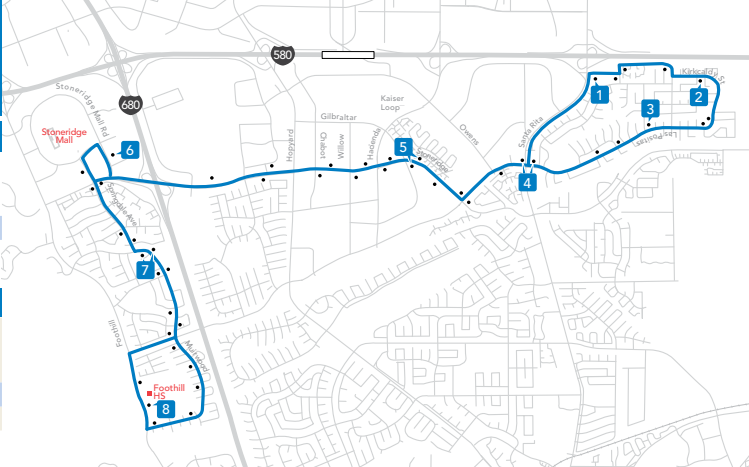

604 | Fairlands

Fairlands • Hacienda • Stoneridge Drive
Muirwood Park • Foothill High School

MORNING

1 Pimlico & Santa Rita 7:07	2 Kircaldy & Stacy 7:09	3 Las Positas & Gulfstream 7:13	4 Las Positas & Fairlands 7:16	5 Stoneridge & Hacienda 7:20	6 Stoneridge & McWilliams 7:26	7 Muirwood Park 7:31	8 Foothill HS 7:40

On Wednesdays, buses leave 35 minutes later than shown above.

AFTERNOON

8 Foothill HS 3:08* 4:15	7 Muirwood Park 3:13* 4:20	6 Stoneridge & McWilliams 3:19* 4:26	5 Stoneridge & Hacienda 3:28* 4:35	1 Pimlico & Santa Rita 3:34* 4:41	2 Kircaldy & Stacy 3:36* 4:43	3 Las Positas & Gulfstream 3:40* 4:47	4 Las Positas & Fairlands 3:43* 4:50

*Two buses scheduled