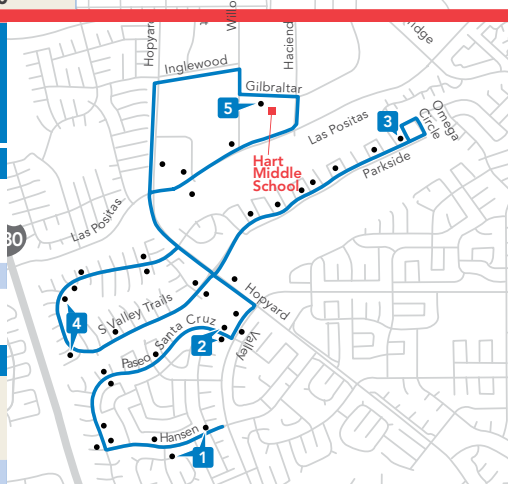

On Wednesdays, buses leave 52 minutes later than shown above.

AFTERNOON

6 Harvest Park MS 3:11 3:11	5 Mohr & Kolln 3:16 3:16	4 Martin & Mohr 3:19 3:19	3 Kamp & Eilene 3:19 3:22	2 Dennis & Trevor 3:25	1 Stoneridge & Santa Rita 3:22 3:30
-----------------------------------	--------------------------------	---------------------------------	---------------------------------	---------------------------	---

609 | Del Prado Park

Del Prado Park • Parkside Dr • Valley Trails
Hart Middle School

MORNING

1 Hansen & Valley 8:02	2 N Paseo Santa Cruz & Valley 8:07	3 Parkside & Glenda 8:12	4 Valley Trails Park 8:17	5 Hart Middle School 8:23
---------------------------	---------------------------------------	-----------------------------	------------------------------	------------------------------

On Wednesdays, buses leave 52 minutes later than shown above.

AFTERNOON

5 Hart Middle School 3:17	4 Valley Trails Park 3:23	3 Parkside & Glenda 3:30	2 N Paseo Santa Cruz & Valley 3:37	1 Hansen & Valley 3:42
------------------------------	------------------------------	-----------------------------	---------------------------------------	---------------------------