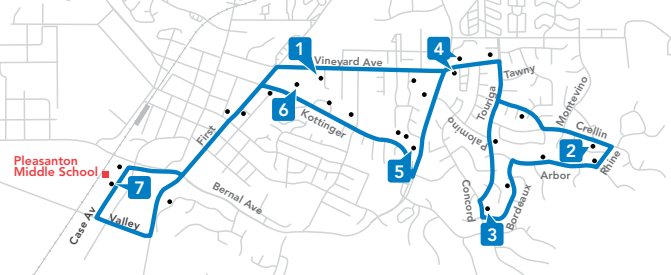

AFTERNOON

7 Pleasanton Middle School 3:11*	1 Vineyard & Regalia 3:21*	2 Crellin & Cresta Blanca 3:29*	3 Concord & Bordeaux 3:33*	4 Tawny Park 3:37*	6 Kottinger & Second 3:42*

*Two buses scheduled