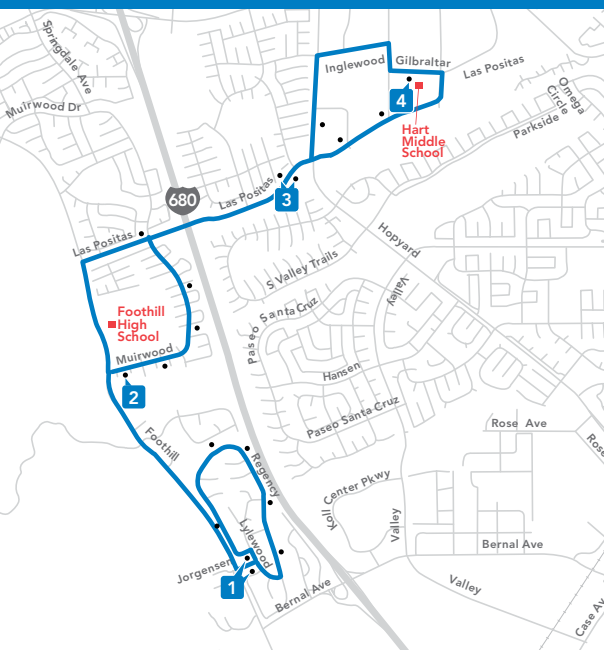

607 | Laguna Oaks

Laguna Oaks • Oak Hill Park • Hart Middle School