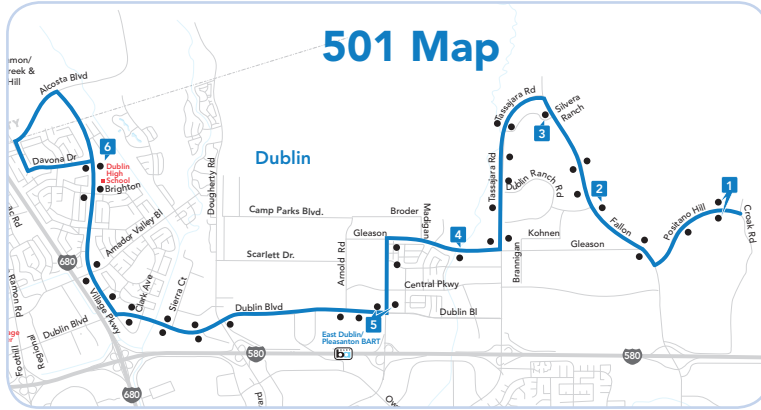

Wheels Summer School Service Schedule

Dublin High School

Dublin

wheelsbus.com

Effective June 5 - July 20, 2018

501 | Positano Hill

Positano • Fallon Rd • Silvera Ranch • Tassajara Rd
Central Pkwy • Dublin High School

502 | Emerald Glen

Dublin Ranch Village • Central Pkwy
Wildwood Rd • Dublin High School

PM times are shown in bold

Morning

1	2	3	4	5	6
Central & Chancery	Dublin & Brannigan	Central & Tassajara	Dublin & Hacienda	Wildwood & Dougherty	Dublin High School
7:14	7:18	7:21	7:25	7:31	7:40

Afternoon

6	5	4	3	2	1
Dublin High School	Wildwood & Dougherty	Dublin & Hacienda	Central & Tassajara	Dublin & Brannigan	Central & Chancery
1:12	1:23	1:35	1:39	1:41	1:45