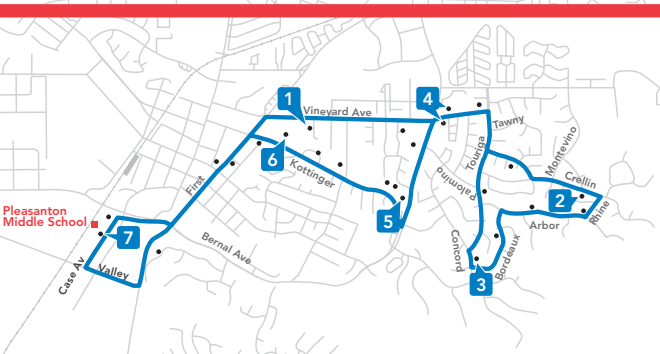

AFTERNOON

7 Pleasanton Middle School	1 Vineyard & Regalia	2 Crellin & Cresta Blanca	3 Concord & Bordeaux	4 Tawny Park	6 Kottinger & Second
3:11*	3:21*	3:29*	3:33*	3:37*	3:42*

*Two buses scheduled