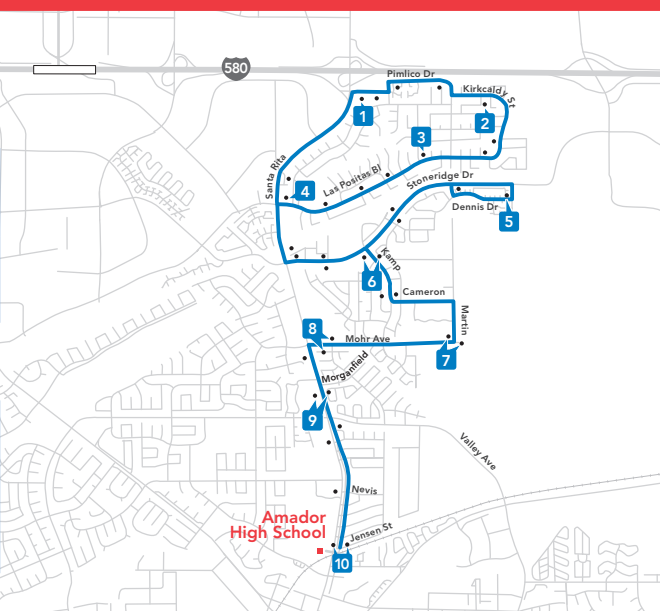

AFTERNOON

10 Amador Valley HS	9 Santa Rita & Valley	8 Mohr & Kolln	7 Martin & Mohr	6 Kamp & Eilene
3:12*	3:15*	3:18*	3:21*	3:24*
5 Dennis & Trevor	1 Pimlico & Santa Rita	2 Kircaldy & Stacy	3 Las Positas & Gulfstream	4 Las Positas & Fairlands
3:27*	3:35*	3:37*	3:41*	3:44*

*Two buses scheduled