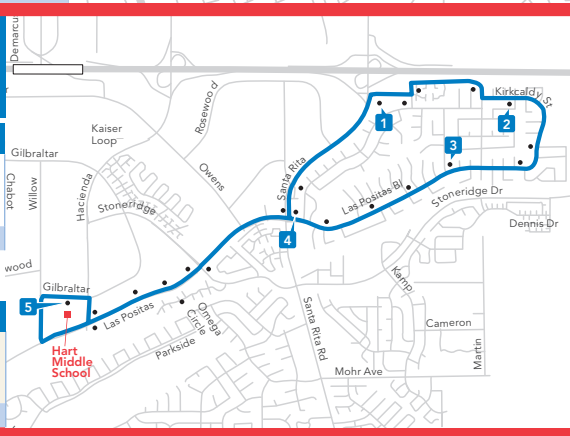

AFTERNOON

5 Hart Middle School	1 Pimlico & Santa Rita	2 Kircaldy & Stacy	3 Las Positas & Gulfstream	4 Las Positas & Fairlands
3:17	3:28	3:30	3:34	3:37