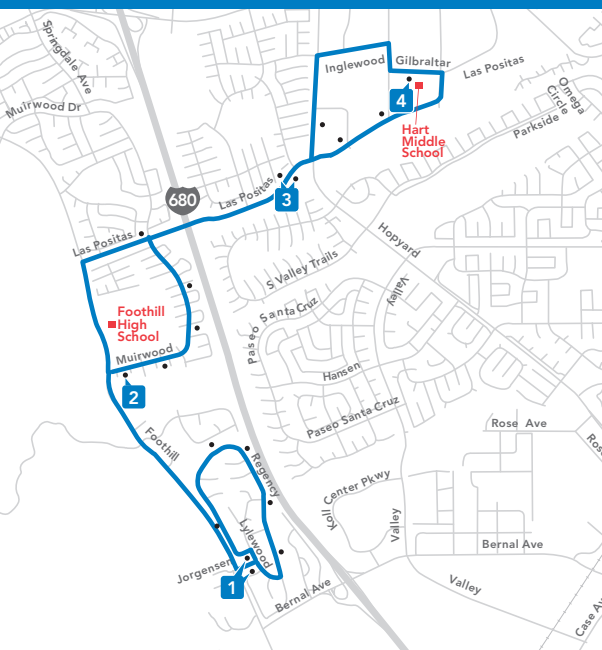

607 | Laguna Oaks

Laguna Oaks • Oak Hill Park • Hart Middle School