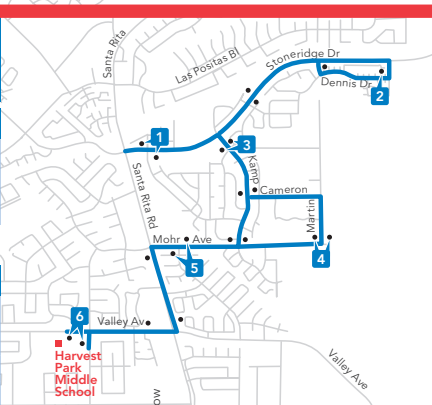

608 | Amaral Park

Kamp Drive • Amaral Park • Nielsen Park • Harvest Park Middle School

MORNING

1 Stoneridge & Santa Rita	2 Dennis & Trevor	3 Kamp & Eilene	4 Martin & Mohr	5 Mohr & Kolln	6 Harvest Park MS
7:52	7:57	8:02	8:05	8:08	8:15

On Wednesdays, buses leave 52 minutes later than shown above.

AFTERNOON

6 Harvest Park MS	5 Mohr & Kolln	4 Martin & Mohr	3 Kamp & Eilene	2 Dennis & Trevor	1 Stoneridge & Santa Rita
3:11	3:16	3:19	3:19	3:25	3:22
3:11	3:16	3:19	3:22	3:25	3:30