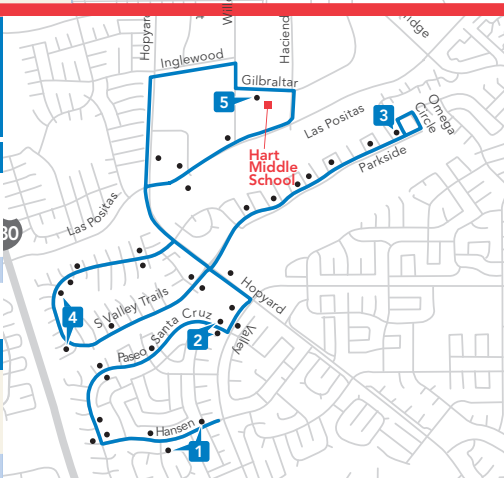

On Wednesdays, buses leave 52 minutes later than shown above.

AFTERNOON

6 Harvest Park MS	5 Mohr & Kolln	4 Martin & Mohr	3 Kamp & Eilene	2 Dennis & Trevor	1 Stoneridge & Santa Rita
3:11	3:16	3:19	3:19	3:25	3:22
3:11	3:16	3:19	3:22	3:25	3:30

609 | Del Prado Park

Del Prado Park • Parkside Dr • Valley Trails Hart Middle School

MORNING

1 Hansen & Valley	2 N Paseo Santa Cruz & Valley	3 Parkside & Glenda	4 Valley Trails Park	5 Hart Middle School
8:02	8:07	8:12	8:17	8:23

On Wednesdays, buses leave 52 minutes later than shown above.

AFTERNOON

5 Hart Middle School	4 Valley Trails Park	3 Parkside & Glenda	2 N Paseo Santa Cruz & Valley	1 Hansen & Valley
3:17	3:23	3:30	3:37	3:42

On Wednesdays and Thursdays buses leave 50 minutes later than shown above.

AFTERNOON

8 Amador Valley HS	7 Tawny Park	5 Crellin & Cresta Blanca	6 Concord & Bordeaux	4 Vineyard & Montevino	1 Ruby Hill & Piemonte	2 Ruby Hill & Romano	3 Ruby Hill & Brindisi	1 Ruby Hill & Piemonte
3:12	3:20	3:24	3:28	3:33	3:40	3:45	3:50	3:54