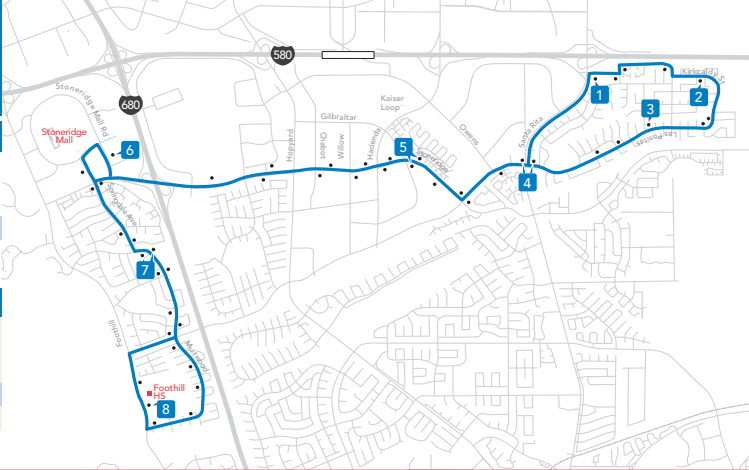

604 | Fairlands

Fairlands • Hacienda • Stoneridge Drive
Muirwood Park • Foothill High School

MORNING

1 Pimlico & Santa Rita	2 Kircaldy & Stacy	3 Las Positas & Gulfstream	4 Las Positas & Fairlands	5 Stoneridge & Hacienda	6 Stoneridge & McWilliams	7 Muirwood Park	8 Foothill HS
7:07	7:09	7:13	7:16	7:20	7:26	7:31	7:40

On Mondays, Wednesdays, and Fridays buses leave 35 minutes later than shown above.

AFTERNOON

8 Foothill HS	7 Muirwood Park	6 Stoneridge & McWilliams	5 Stoneridge & Hacienda	1 Pimlico & Santa Rita	2 Kircaldy & Stacy	3 Las Positas & Gulfstream	4 Las Positas & Fairlands
3:08*	3:13*	3:19*	3:28*	3:34*	3:36*	3:40*	3:43*
4:15	4:20	4:26	4:35	4:41	4:43	4:47	4:50

*Two buses scheduled