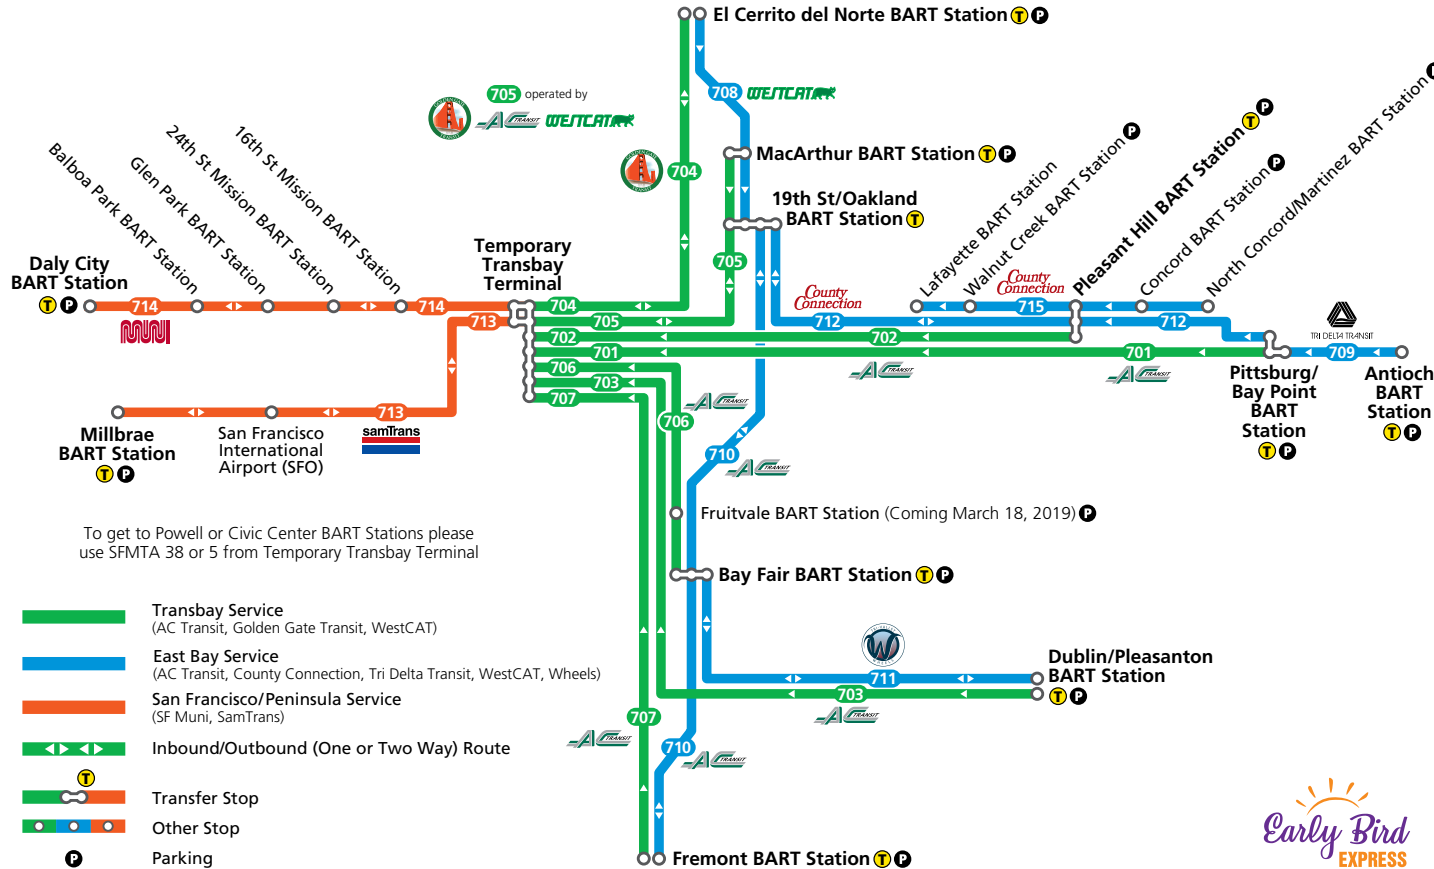

East Dublin/Pleasanton BART Station

Cash Fares

\$2.00
Regular Fare

\$1.00
Senior/Disabled Fare

Transfers may be requested when first boarding the bus. All buses accept Clipper® cards.

For detailed information about Wheels Fares, please see the Fares and Policies Brochure.

711
Early-Bird Express

East Dublin / Pleasanton BART, Bay Fair BART

Days of Operation: Weekdays

For Information about Holiday Services, please see the Fares and Policies Brochure

Customer Service

wheelsbus.com
(925) 455-7500

Monday-Friday

East Dublin/Pleasanton
BART Station
Depart

Bay Fair
BART Station
Arrive

Bay Fair
BART Station
Depart

East Dublin/Pleasanton
BART Station
Arrive

3:54 am
4:24 am

4:16 am
4:46 am

4:31 am
5:01 am

4:55 am
5:25 am

EARLY BIRD EXPRESS BUS ROUTES

EBX Route
711 Bus Stop