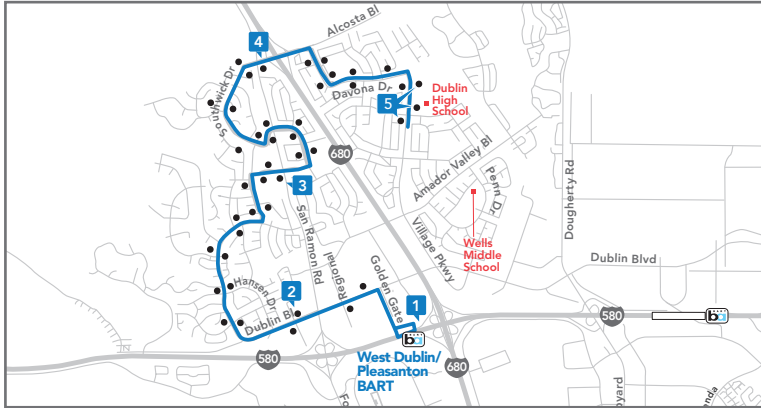

502 | Emerald Glen

Dublin Ranch Village • Central Pkwy • Wildwood Rd • Dublin High School

Morning

PM times are shown in bold

1	2	3	4	5	6	7
Central & Chancery	Central & Panorama	Dublin & Brannigan	Central & Tassajara	Dublin & Hacienda	Wildwood & Dougherty	Dublin High School
7:07	7:12	7:18	7:21	7:25	7:31	7:40
Afternoon						
7	6	5	4	3	2	1
Dublin High School	Wildwood & Dougherty	Dublin & Hacienda	Central & Tassajara	Central & Chancery	Central & Panorama	Dublin & Brannigan
1:02	1:13	1:25	1:29	1:31	1:35	1:41

Summer School Bus Service Schedule

Livermore Amador Valley
TRANSIT AUTHORITY

Dublin High School

Effective June 5 - July 24, 2019 - No Service July 4

503 Map

504 Map

503 | Shannon Park

W. Dublin BART • Shannon Park • Dublin High School

Morning

PM times are shown in bold

1	2	3	4	5
W. Dublin/Pleasanton BART	Dublin & Donlon	Shannon Park	Alcosta & San Ramon	Dublin High School
7:18	7:23	7:29	7:34	7:40
Afternoon				
5	4	3	2	1
Dublin High School	Alcosta & San Ramon	Shannon Park	Dublin & Donlon	W. Dublin/Pleasanton BART
1:02	1:08	1:13	1:19	1:24

504 | Dublin Ranch

Gleason Dr • Antone Way • Dublin Ranch • Dublin High School

Morning

PM times are shown in bold

1	2	3	4	6
Gleason & Brannigan	Fallon & Antone	Dublin Ranch & Shadow Hill	Dublin & Hacienda	Dublin High School
7:13	7:16	7:20	7:27	7:40
Afternoon				
6	4	3	2	1
Dublin High School	Dublin & Hacienda	Dublin Ranch & Shadow Hill	Fallon & Antone	Gleason & Brannigan
1:02	1:18	1:26	1:30	1:33