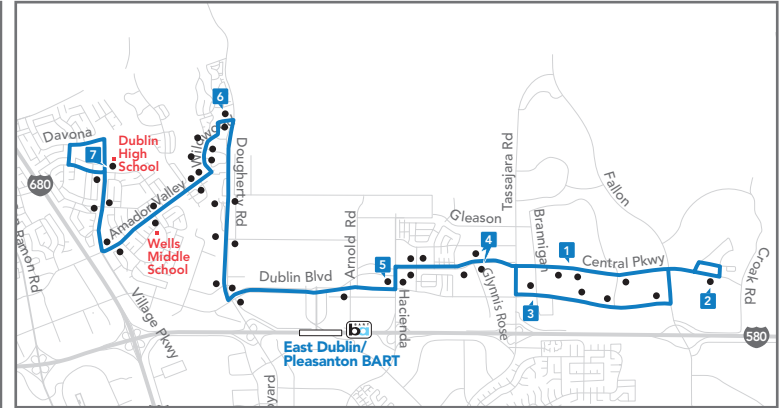

Summer School Bus Service Schedule

Livermore Amador Valley
TRANSIT AUTHORITY

Dublin High School

Effective June 5 - July 24, 2019 - No Service July 4

501 Map

502 Map

501 | Positano Hill

Positano • Fallon Rd • Silvera Ranch • Tassajara Rd
Central Pkwy • Dublin High School

502 | Emerald Glen

Dublin Ranch Village • Central Pkwy • Wildwood Rd • Dublin High School

Morning

PM times are shown in bold

1	2	3	4	5	6	7
Central & Chancery	Central & Panorama	Dublin & Brannigan	Central & Tassajara	Dublin & Hacienda	Wildwood & Dougherty	Dublin High School
7:07	7:12	7:18	7:21	7:25	7:31	7:40
Afternoon						
7	6	5	4	3	2	1
Dublin High School	Wildwood & Dougherty	Dublin & Hacienda	Central & Tassajara	Central & Chancery	Central & Panorama	Dublin & Brannigan
1:02	1:13	1:25	1:29	1:31	1:35	1:41

Summer School Bus Service Schedule

Livermore Amador Valley
TRANSIT AUTHORITY

Dublin High School

Effective June 5 - July 24, 2019 - No Service July 4

503 Map

504 Map

503 | Shannon Park

W. Dublin BART • Shannon Park • Dublin High School

Morning

PM times are shown in bold

1	2	3	4	5
W. Dublin/Pleasanton BART	Dublin & Donlon	Shannon Park	Alcosta & San Ramon	Dublin High School
7:18	7:23	7:29	7:34	7:40
Afternoon				
5	4	3	2	1
Dublin High School	Alcosta & San Ramon	Shannon Park	Dublin & Donlon	W. Dublin/Pleasanton BART
1:02	1:08	1:13	1:19	1:24