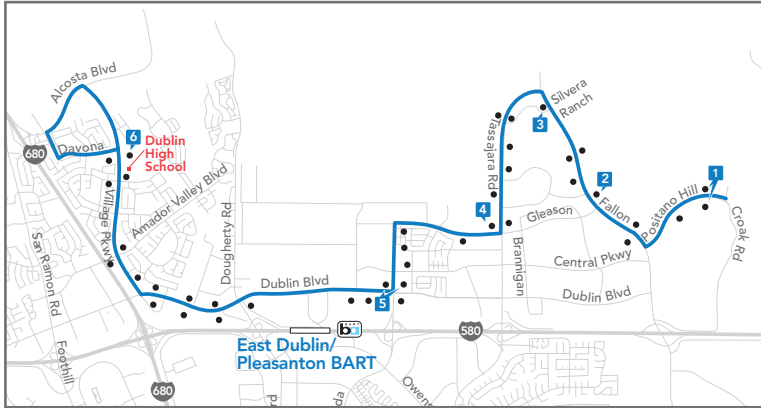

Summer School Bus Service Schedule

Livermore Amador Valley
TRANSIT AUTHORITY

Dublin High School

Effective June 5 - July 24, 2019 - No Service July 4

501 Map

502 Map

501 | Positano Hill

Positano • Fallon Rd • Silvera Ranch • Tassajara Rd
Central Pkwy • Dublin High School

502 | Emerald Glen

Dublin Ranch Village • Central Pkwy • Wildwood Rd • Dublin High School

Morning

PM times are shown in bold

1	2	3	4	5	6	7
Central & Chancery	Central & Panorama	Dublin & Brannigan	Central & Tassajara	Dublin & Hacienda	Wildwood & Dougherty	Dublin High School
7:07	7:12	7:18	7:21	7:25	7:31	7:40
Afternoon						
7	6	5	4	3	2	1
Dublin High School	Wildwood & Dougherty	Dublin & Hacienda	Central & Tassajara	Central & Chancery	Central & Panorama	Dublin & Brannigan
1:02	1:13	1:25	1:29	1:31	1:35	1:41

Summer School Bus Service Schedule

Livermore Amador Valley
TRANSIT AUTHORITY

Dublin High School

Effective June 5 - July 24, 2019 - No Service July 4

503 Map

504 Map

503 | Shannon Park

W. Dublin BART • Shannon Park • Dublin High School

Morning

PM times are shown in bold

1	2	3	4	5
W. Dublin/Pleasanton BART	Dublin & Donlon	Shannon Park	Alcosta & San Ramon	Dublin High School
7:18	7:23	7:29	7:34	7:40
Afternoon				
5	4	3	2	1
Dublin High School	Alcosta & San Ramon	Shannon Park	Dublin & Donlon	W. Dublin/Pleasanton BART
1:02	1:08	1:13	1:19	1:24