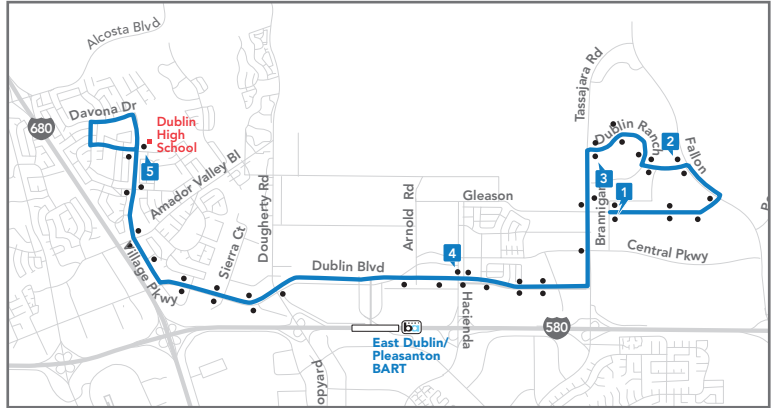

502 | Emerald Glen

Dublin Ranch Village • Central Pkwy • Wildwood Rd • Dublin High School

Morning

PM times are shown in bold

1	2	3	4	5	6	7
Central & Chancery	Central & Panorama	Dublin & Brannigan	Central & Tassajara	Dublin & Hacienda	Wildwood & Dougherty	Dublin High School
7:07	7:12	7:18	7:21	7:25	7:31	7:40
Afternoon						
7	6	5	4	3	2	1
Dublin High School	Wildwood & Dougherty	Dublin & Hacienda	Central & Tassajara	Central & Chancery	Central & Panorama	Dublin & Brannigan
1:02	1:13	1:25	1:29	1:31	1:35	1:41

Summer School Bus Service Schedule

Livermore Amador Valley
TRANSIT AUTHORITY

Dublin High School

Effective June 5 - July 24, 2019 - No Service July 4

503 Map

504 Map

503 | Shannon Park

W. Dublin BART • Shannon Park • Dublin High School

Morning

PM times are shown in bold

1	2	3	4	5
W. Dublin/Pleasanton BART	Dublin & Donlon	Shannon Park	Alcosta & San Ramon	Dublin High School
7:18	7:23	7:29	7:34	7:40
Afternoon				
5	4	3	2	1
Dublin High School	Alcosta & San Ramon	Shannon Park	Dublin & Donlon	W. Dublin/Pleasanton BART
1:02	1:08	1:13	1:19	1:24