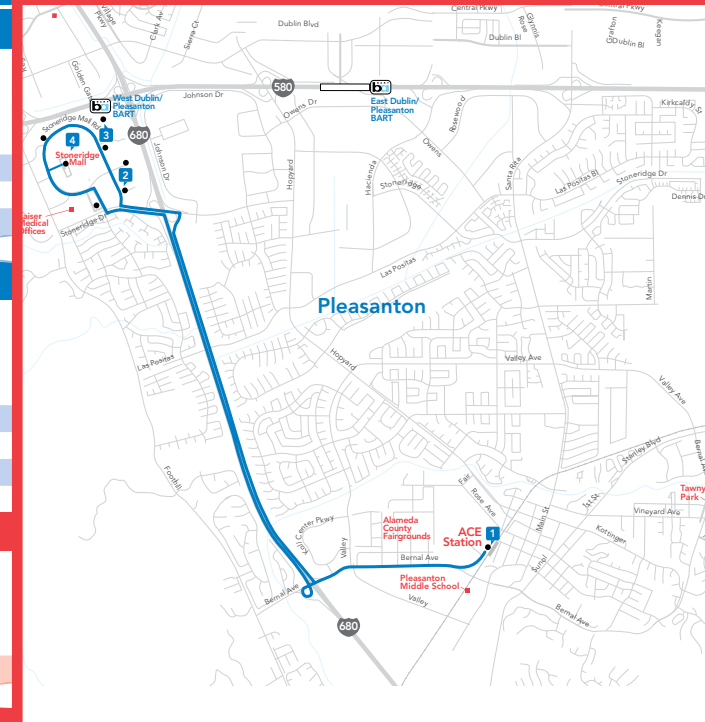

1 ACE Arrive	1 Fairgrounds East Depart	2 Koll Center Parkway	3 Las Positas & Hopyard	4 Rosewood Commons	5 E. Dublin/ Pleasanton BART	1 Fairgrounds East Arrive
6:48	6:51*	6:55	7:02	7:11	7:17	7:39
7:53	7:56*	8:00	8:07	8:16	8:20	

WEEKDAY AFTERNOONS

1 Fairgrounds East Depart	5 E. Dublin/ Pleasanton BART	4 Rosewood Commons	3 Las Positas & Hopyard	2 Koll Center Parkway	1 Fairgrounds East Arrive	1 ACE Depart
4:18*	3:48	3:51	4:00	4:09	4:17	4:28
5:18*	4:48	4:51	5:00	5:09	5:17	5:28
	5:48	5:51	6:00	6:09	6:17	6:28

*Bus will hold up to 30 minutes at the Fairgrounds Stop for late-arriving ACE Train (mornings). No holding for late-arriving afternoon trains.

53 | Stoneridge

Monday-Friday | Saturday

Regular Service

Timepoint