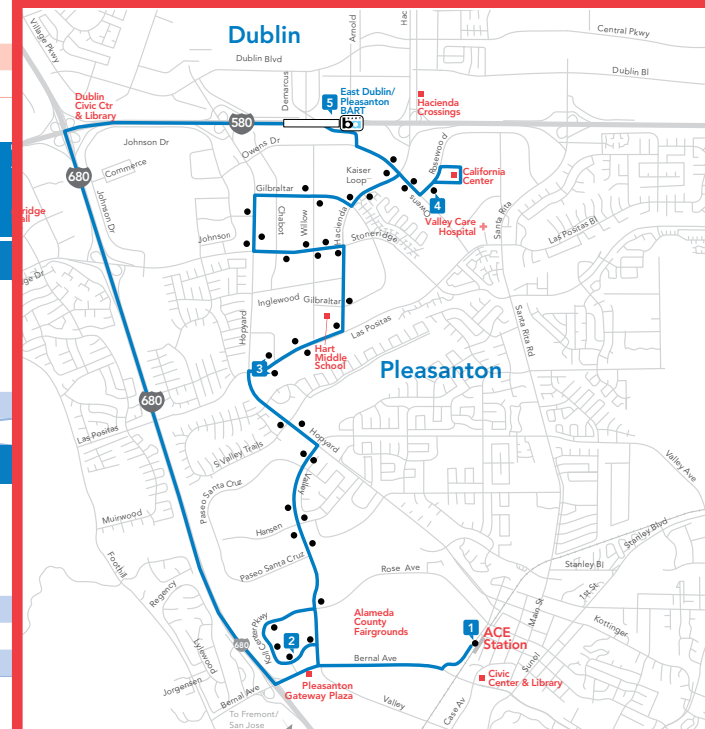

1 ACE Arrive	1 Fairgrounds East Depart	2 Koll Center Parkway	3 Las Positas & Hopyard	4 Rosewood Commons	5 E. Dublin/ Pleasanton BART	1 Fairgrounds East Arrive
6:48	6:51*	6:55	7:02	7:11	7:17	7:39
7:53	7:56*	8:00	8:07	8:16	8:20	

WEEKDAY AFTERNOONS

1 Fairgrounds East Depart	5 E. Dublin/ Pleasanton BART	4 Rosewood Commons	3 Las Positas & Hopyard	2 Koll Center Parkway	1 Fairgrounds East Arrive	1 ACE Depart
4:18*	3:48	3:51	4:00	4:09	4:17	4:28
5:18*	4:48	4:51	5:00	5:09	5:17	5:28
	5:48	5:51	6:00	6:09	6:17	6:28

*Bus will hold up to 30 minutes at the Fairgrounds Stop for late-arriving ACE Train (mornings). No holding for late-arriving afternoon trains.

53 | Stoneridge

Monday-Friday | Saturday

Regular Service

Timepoint

Bus Stop

54 | Hacienda

Monday-Friday

Regular Service

Timepoint

Bus Stop