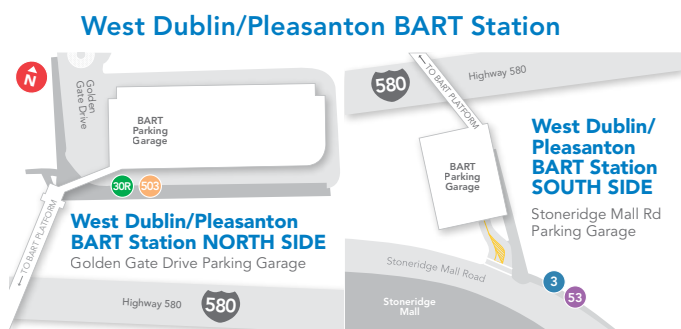

Regular Service
Timepoint
Bus Stop

Dublin Schools | 501-504

Open for Full Map & Times

Route Descriptions

501 | Positano Hill

Positano, Fallon Road, Silvera Ranch, Tassajara Road, Central Pwky, Dublin High School

502 | Emerald Glen

Dublin Ranch Village, Central Pkwy, Wildwood Rd, Dublin High School

503 | Shannon Park

W. Dublin BART, Shannon Park, Dublin High School, Wells Middle School

504 | Dublin Ranch

Gleason Dr, Antone Way, Dublin Ranch, Dublin High School

Station Maps

Cash Fares

$2.00 Regular Fare	$1.00 Senior/Disabled Fare

Transfers may be requested when first boarding the bus.
All buses accept **Clipper®** cards.

For detailed information about Wheels Fares, please see the Fares and Policies Brochure.

$1.60
Youth Clipper®

Discount youth fare available only with Youth Clipper® Card. Visit clippercard.com.

Information

Bus Riding Basics

- Use exact fare; drivers do not carry change.
- Smoking, eating, drinking, and littering are strictly prohibited.
- Service animals are permitted on the bus. Other pets are permitted only if transported in a closed pet carrier.
- Use earphones with audio and video devices.
- All Wheels buses are wheelchair lift-or-ramp equipped.
- Buses are equipped with bike racks located on the front bumper.
- If the bike rack is full, ask the driver if you can bring the bike onboard. Bikes are allowed onboard at the driver's discretion.
- Arrive at your stop at least five minutes early.
- All Wheels buses are capable of being lowered so that it is easier to board the bus.
- Wheels buses stop at designated bus stops only.

ADA/Title VI

The Americans with Disabilities Act of 1990 (ADA) guarantees persons with disabilities full and equal access to the same services and accommodates that are available to people without disabilities.

Title VI is a section of the Civil Rights Act of 1964 requiring that "No person in the United States shall on the grounds of race, color or national origin, be excluded from participation in, be denied the benefits of, or be subjected to discrimination under any program or activity receiving federal financial assistance." If you believe that you have received discriminatory treatment by Wheels on the basis of your race, color or national origin, you have the right to file a complaint with the Wheels Title VI Coordinator. For more information, call (925) 455-7500.