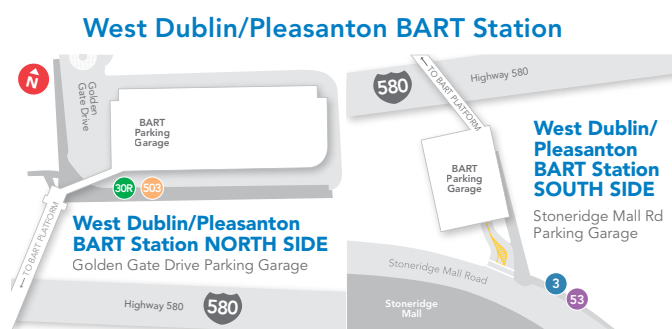

Regular Service
Timepoint
Bus Stop

Open for Full Map & Times

Dublin Schools | 501-504

Route Descriptions

501 | Positano Hill

Positano, Fallon Road, Silvera Ranch, Tassajara Road, Central Pwky, Dublin High School

502 | Emerald Glen

Dublin Ranch Village, Central Pkwy, Wildwood Rd, Dublin High School

503 | Shannon Park

Schaefer Ranch, Shannon Park, Dublin High School, Wells Middle School

504 | Dublin Ranch

Gleason Dr, Antone Way, Dublin Ranch, Dublin High School

Station Maps

Cash Fares

$2.00
Regular Fare

$1.00
Senior/Disabled Fare

Transfers may be requested when first boarding the bus.
All buses accept Clipper® cards.

For detailed information about Wheels Fares, please see the Fares and Policies Brochure.

$1.60
Youth Clipper®

Discount youth fare available only with Youth Clipper® Card. Visit clippercard.com.

Bus Riding Basics

- Use exact fare; drivers do not carry change.
- Smoking, eating, drinking, and littering are strictly prohibited.
- Service animals are permitted on the bus. Other pets are permitted only if transported in a closed pet carrier.
- Use earphones with audio and video devices.
- All Wheels buses are wheelchair lift-or-ramp equipped.
- Buses are equipped with bike racks located on the front bumper.
- If the bike rack is full, ask the driver if you can bring the bike onboard. Bikes are allowed onboard at the driver's discretion.
- Arrive at your stop at least five minutes early.
- All Wheels buses are capable of being lowered so that it is easier to board the bus.
- Wheels buses stop at designated bus stops only.

ADA / Title VI

The Americans with Disabilities Act of 1990 (ADA) guarantees persons with disabilities full and equal access to the same services and accommodates that are available to people without disabilities.

Title VI is a section of the Civil Rights Act of 1964 requiring that "No person in the United States shall on the grounds of race, color or national origin, be excluded from participation in, be denied the benefits of, or be subjected to discrimination under any program or activity receiving federal financial assistance." If you believe that you have received discriminatory treatment by Wheels on the basis of your race, color or national origin, you have the right to file a complaint with the Wheels Title VI Coordinator. For more information, call (925) 455-7500.

501-504 | Dublin School Routes

New Schedule
January 7, 2020

**501, 502,
503, 504
Dublin Schools**

Days of Operation: School Days

For Information about Holiday Services, please see the Fares and Policies Brochure

Customer Service

wheelsbus.com
(925) 455-7500