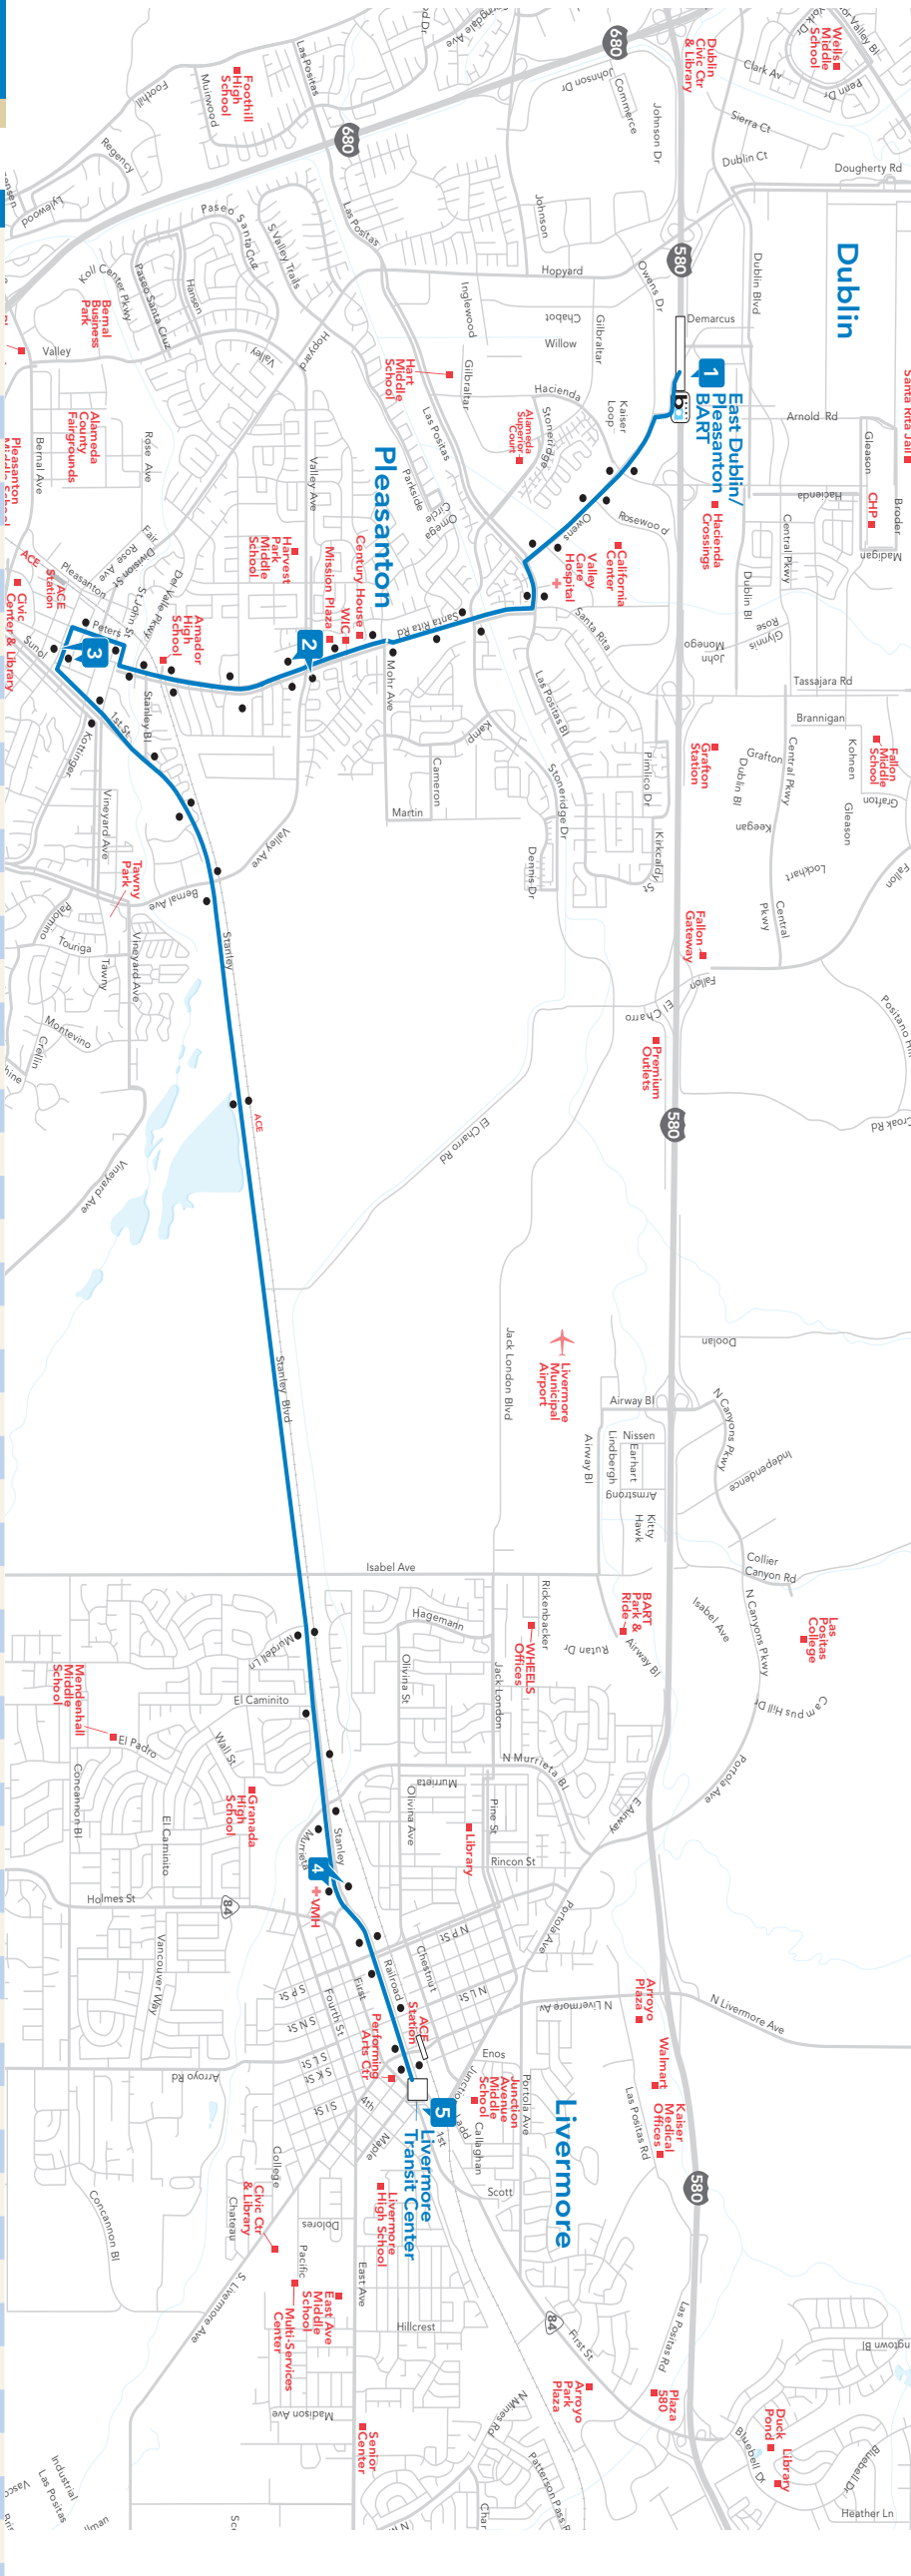

-  Regular Service
-  Timepoint
-  Bus Stop

**10R** | Pleasanton-Livermore