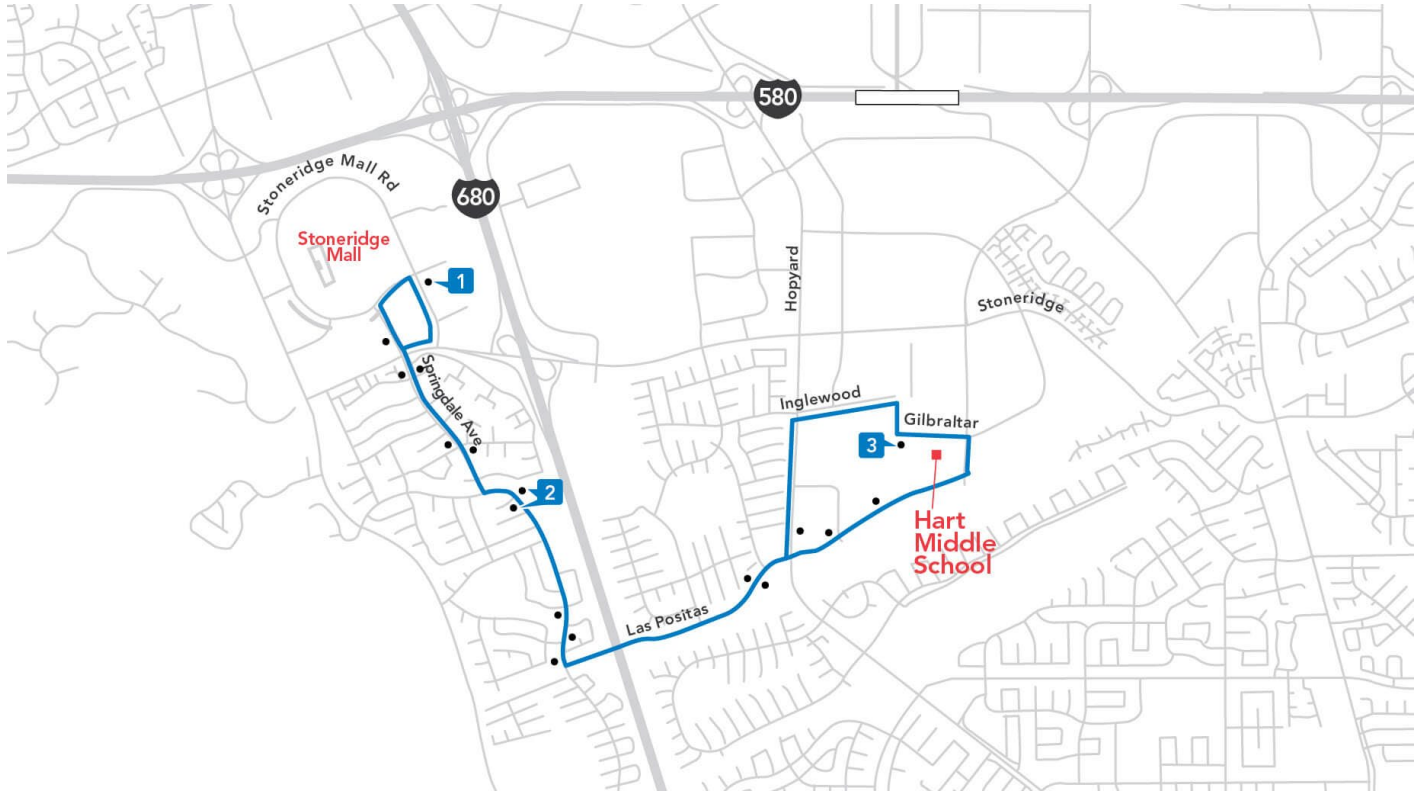

Route 603

Muirwood Park/Hart Middle School

Spring 2021

Morning

1	2	3
Stoneridge & McWilliams	Muirwood Park	Hart Middle School
7:58 AM	8:03 AM	8:13 AM

Afternoon

3	2	1
Hart Middle School	Muirwood Park	Stoneridge & McWilliams
1:09 PM	1:19 PM	1:24 PM

No service on Wednesdays