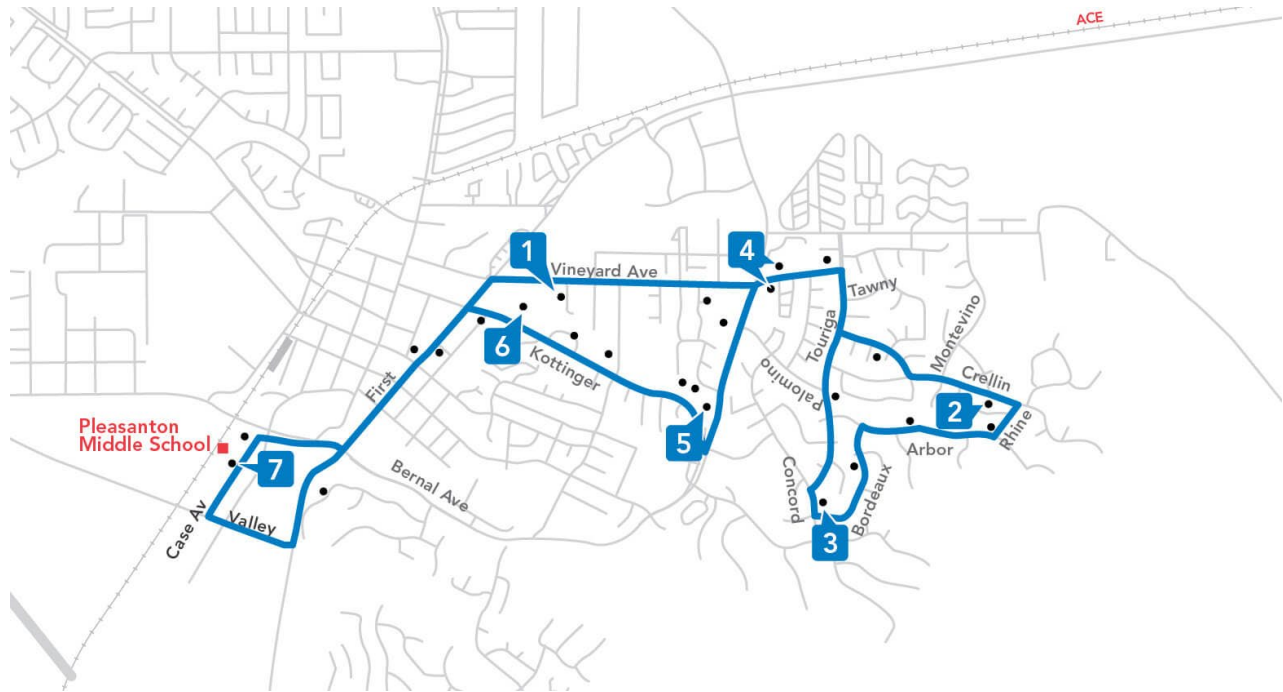

Route 606

Vintage Hills/Pleasanton Middle School

Spring 2021

Morning

1	2	3	4	5	7
Vineyard & Regalia	Crellin & Cresta Blanca	Concord & Bordeaux	Tawny Park	Kottinger & Bernal	Pleasanton Middle School
7:42 AM	7:50 AM	7:54 AM	7:58 AM	8:01 AM	8:13 AM

Afternoon

7	1	2	3	4	6
Pleasanton Middle School	Vineyard & Regalia	Crellin & Cresta Blanca	Concord & Bordeaux	Tawny Park	Kottinger & Second
1:09 PM	1:19 PM	1:27 PM	1:31 PM	1:35 PM	1:40 PM

No service on Wednesdays