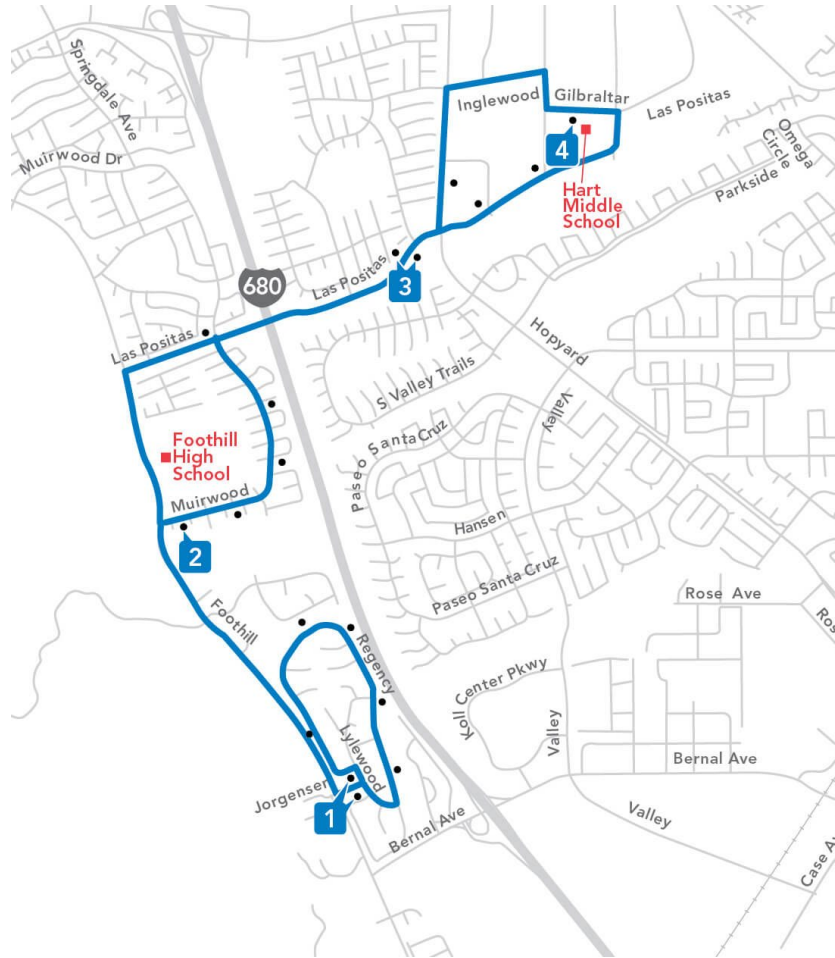

Route 607

Laguna Oaks/Hart Middle School

Spring 2021

Morning

1	1	2	3	4
Jorgensen & Lylewood	Jorgensen & Lylewood	Muirwood & Foothill	Las Positas & Dorman	Hart Middle School
7:56 AM	7:59 AM	8:06 AM	8:10 AM	8:13 AM

Afternoon

4	3	2	1	1
Hart Middle School	Las Positas & Dorman	Muirwood & Foothill	Jorgensen & Lylewood	Jorgensen & Lylewood
1:09 PM	1:16 PM	1:20 PM	1:28 PM	1:32 PM

No service on Wednesdays