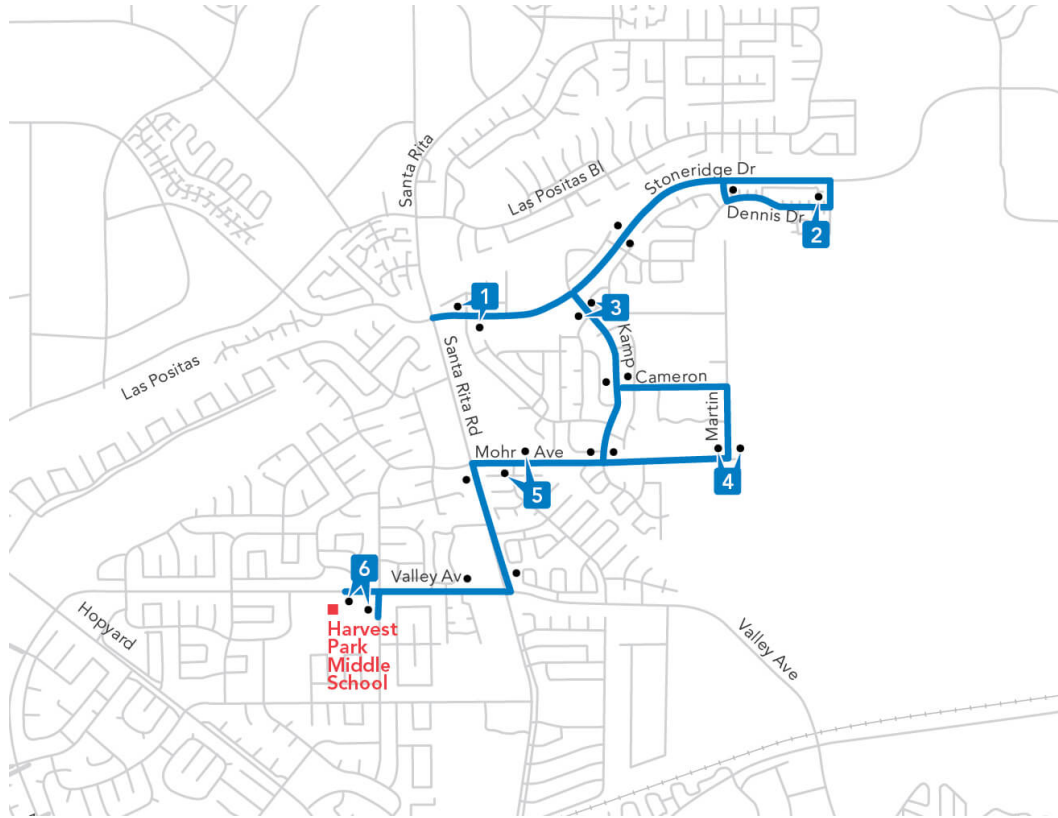

# Route 608

## Amaral Park/Harvest Park Middle School

#### Morning

1	2	3	4	5	6
Stoneridge & Santa Rita	Dennis & Trevor	Kamp & Eilene	Martin & Mohr	Mohr & Kolln	Harvest Park MS
7:50 AM	7:55 AM	8:00 AM	8:03 AM	8:06 AM	8:13 AM

\* Destination sign on bus will show "608 Kamp Drive / Nielsen Park"

\*\* Destination sign on bus will show "608 Kamp Drive / Amaral Park"

**No service on Wednesdays**