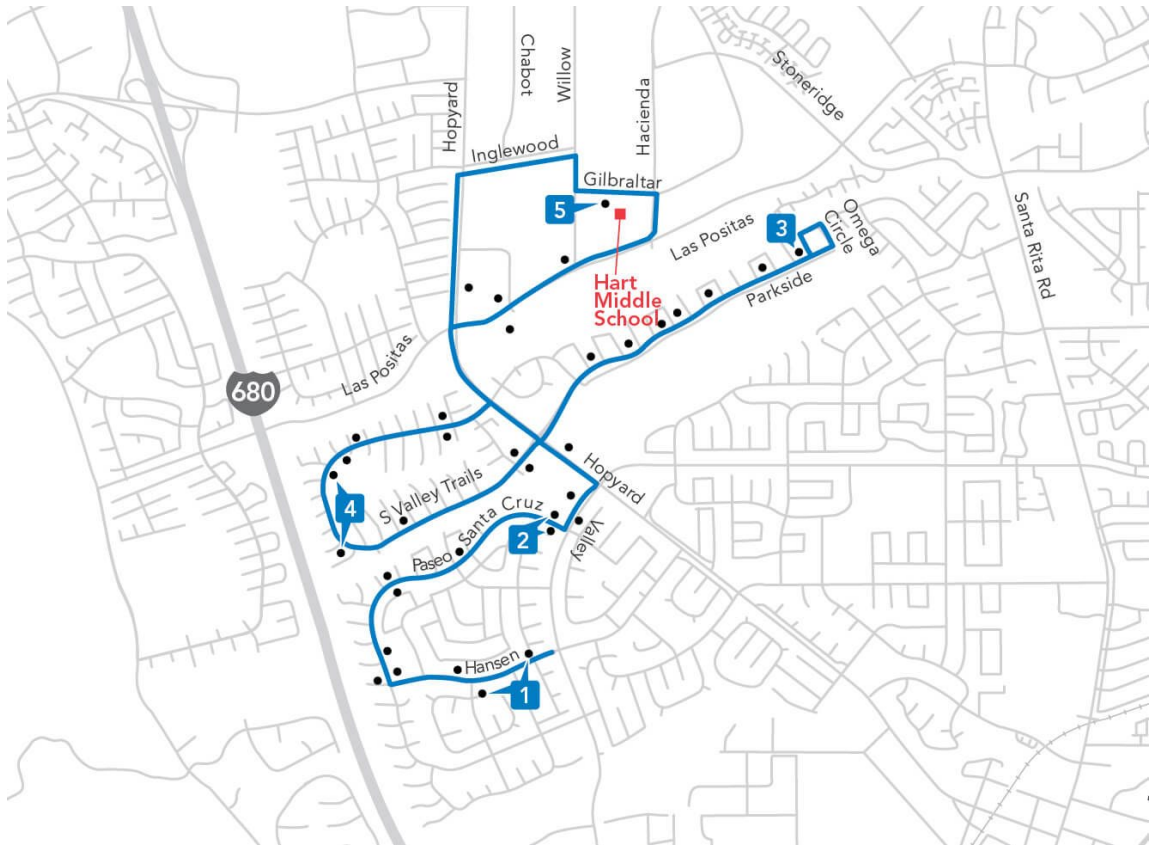

# Route 609

## Del Prado Park/Hart Middle School

#### Morning

1	2	3	4	5
Hansen & Valley	N Paseo Santa Cruz & Valley	Parkside & Glenda	Valley Trails Park	Hart Middle School
7:52 AM	7:57AM	8:02 AM	8:07 AM	8:13 AM

#### Afternoon

5	4	3	2	1
Hart Middle School	Valley Trails Park	Parkside & Glenda	N Paseo Santa Cruz & Valley	Hansen & Valley
1:09 PM	1:15 PM	1:22 PM	1:29 PM	1:34 PM

**No service on Wednesdays**