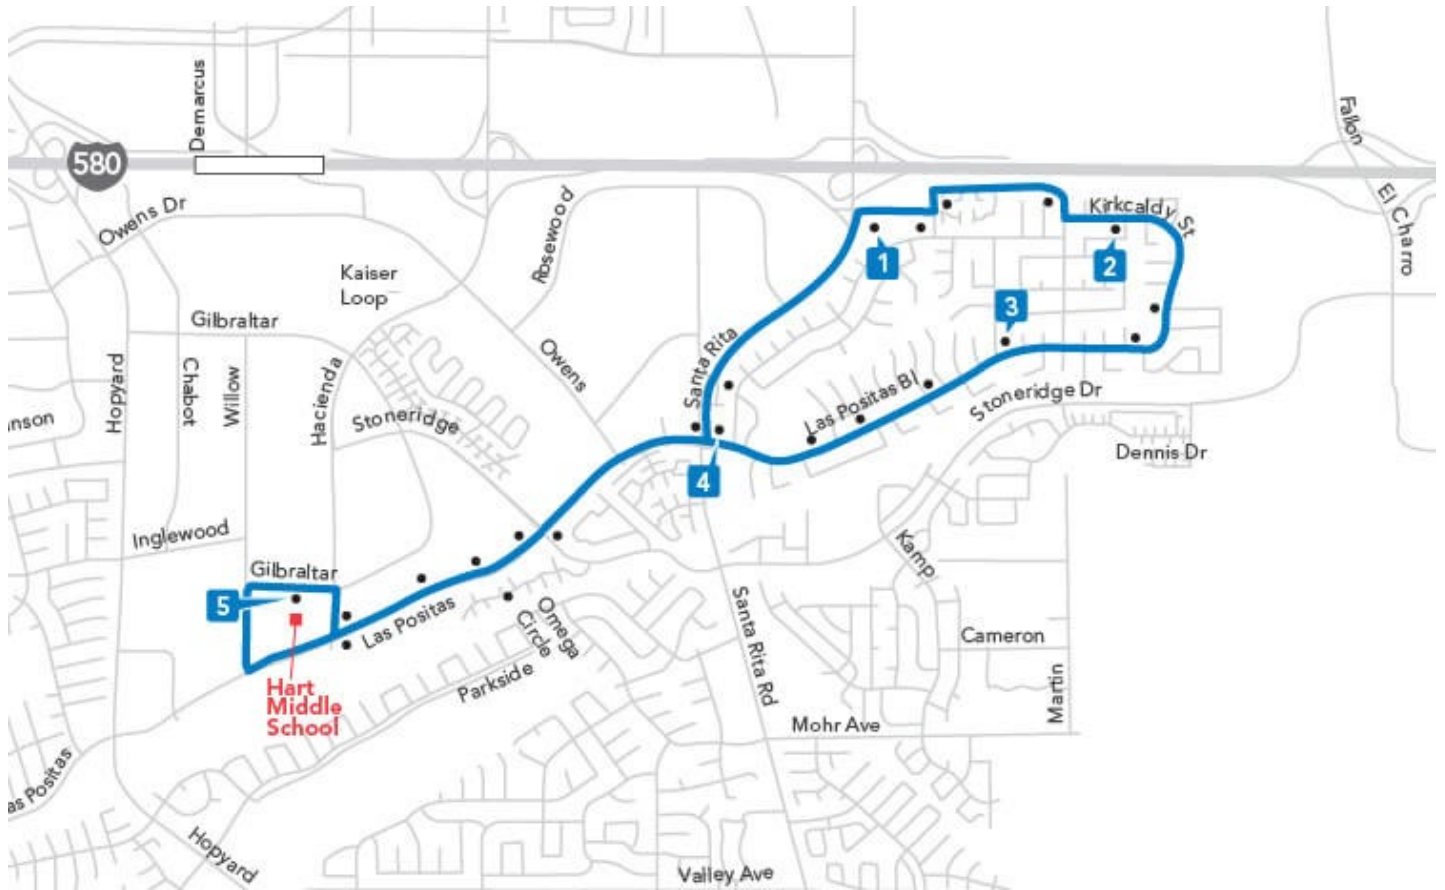

Route 610

Fairlands/Hart Middle School

Spring 2021

Morning

1	2	3	4	5
Pimlico & Santa Rita	Kirkcaldy & Stacey	Las Positas & Gulfstream	Las Positas & Fairlands	Hart Middle School
7:56 AM	7:58 AM	8:02 AM	8:05 AM	8:13AM

Afternoon

5	1	2	3	4
Hart Middle School	Pimlico & Santa Rita	Kirkcaldy & Stacey	Las Positas & Gulfstream	Las Positas & Fairlands
1:09 PM	1:20 PM	1:22 PM	1:26 PM	1:29 PM

No service on Wednesdays