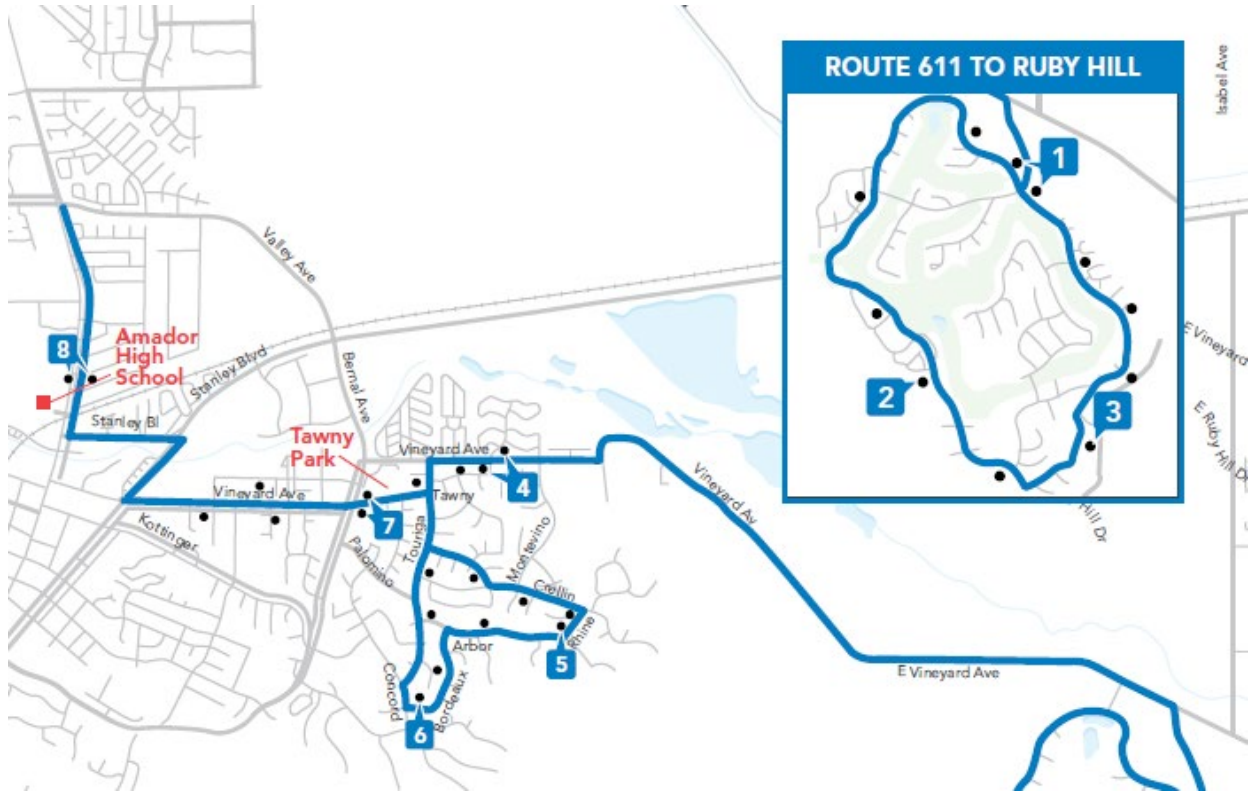

Route 611

Ruby Hill/Amador Valley High School

Spring 2021

Morning

1	2	3	1	4	5	6	7	8
Ruby Hill & Piemonte	Ruby Hill & Romano	Ruby Hill & Brindisi	Ruby Hill & Piemonte	Vineyard & El Capitan	Crellin & Cresta Blanca	Concord & Bordeaux	Tawny Park	Amador Valley HS
7:28AM	7:33	7:38	7:42	7:52	7:55	7:59	8:03	8:10

Afternoon

8	7	5	6	4	1	2	3	1
Amador Valley HS	Tawny Park	Crellin & Cresta Blanca	Concord & Bordeaux	Vineyard & Montevino	Ruby Hill & Piemonte	Ruby Hill & Romano	Ruby Hill & Brindisi	Ruby Hill & Piemonte
12:44PM	12:52	12:56	1:00	1:05	1:12	1:17	1:22	1:26

No service on Wednesdays